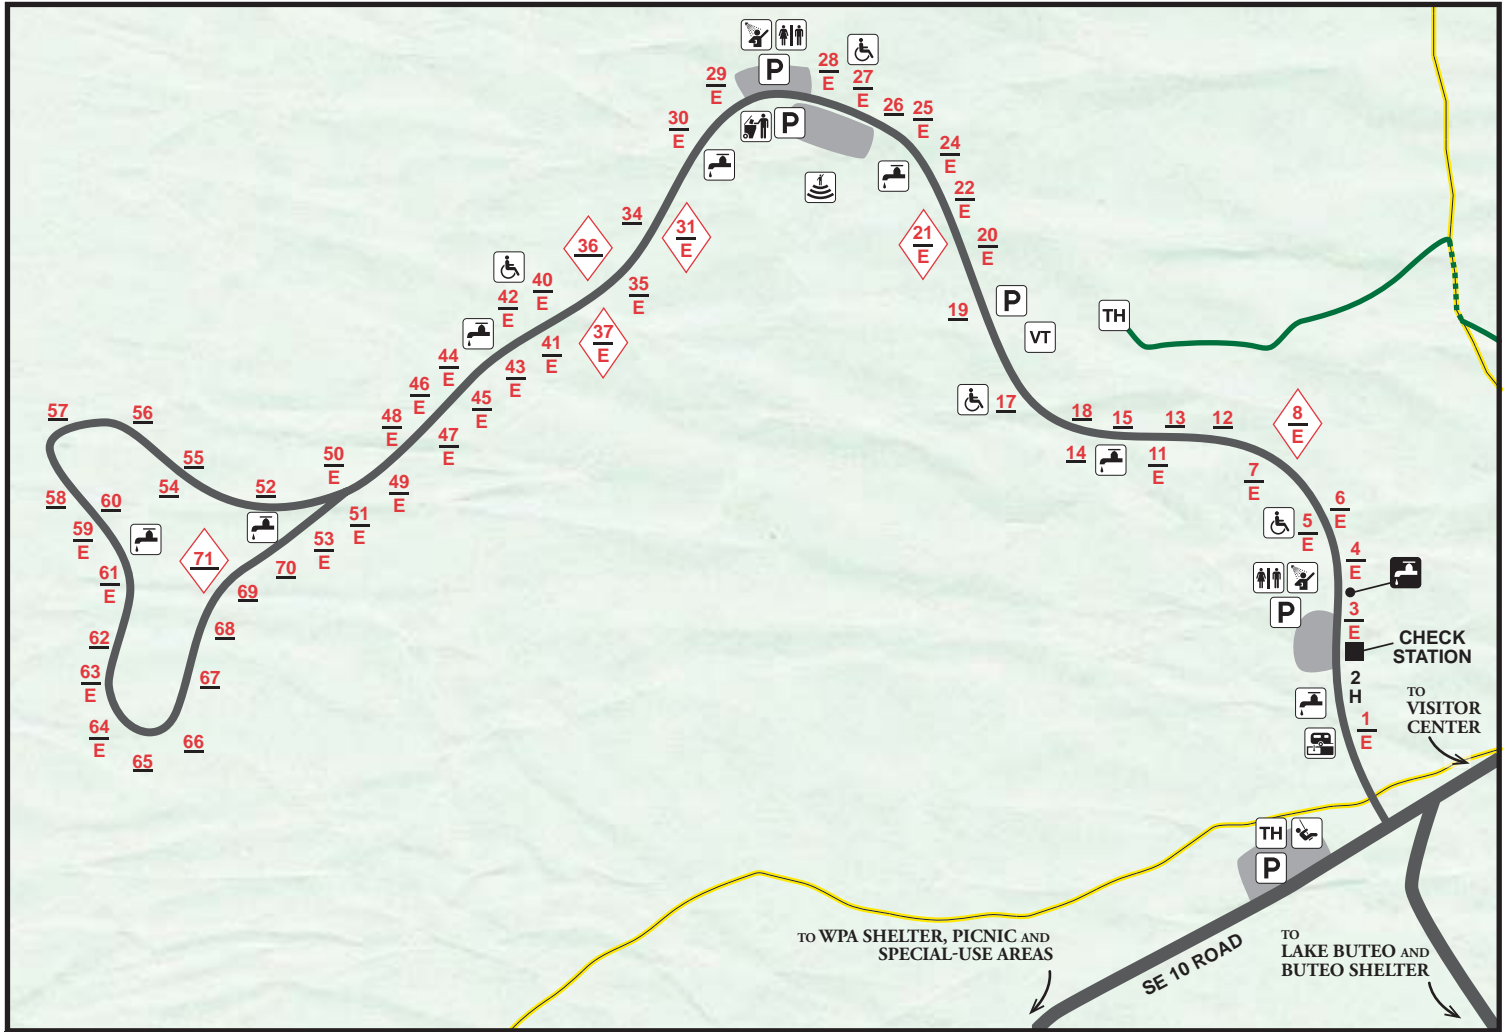

Knob Noster State Park

Campground

LEGEND

- # reservable site
- # basic site
- E electric site
- # family site
- ♿ accessible
- H campground host
- 🚰 water
- ❄️ frost-free water
- 🚻 restroom
- 🚿 showerhouse
- VT vault toilet
- 🗑️ dump station
- ♻️ trash dumpster
- P parking
- 🎡 playground
- 🎪 amphitheater
- TH trailhead
- 👤 Discovery Trail (hiking)
- 👤 North Loop Trail (hiking)