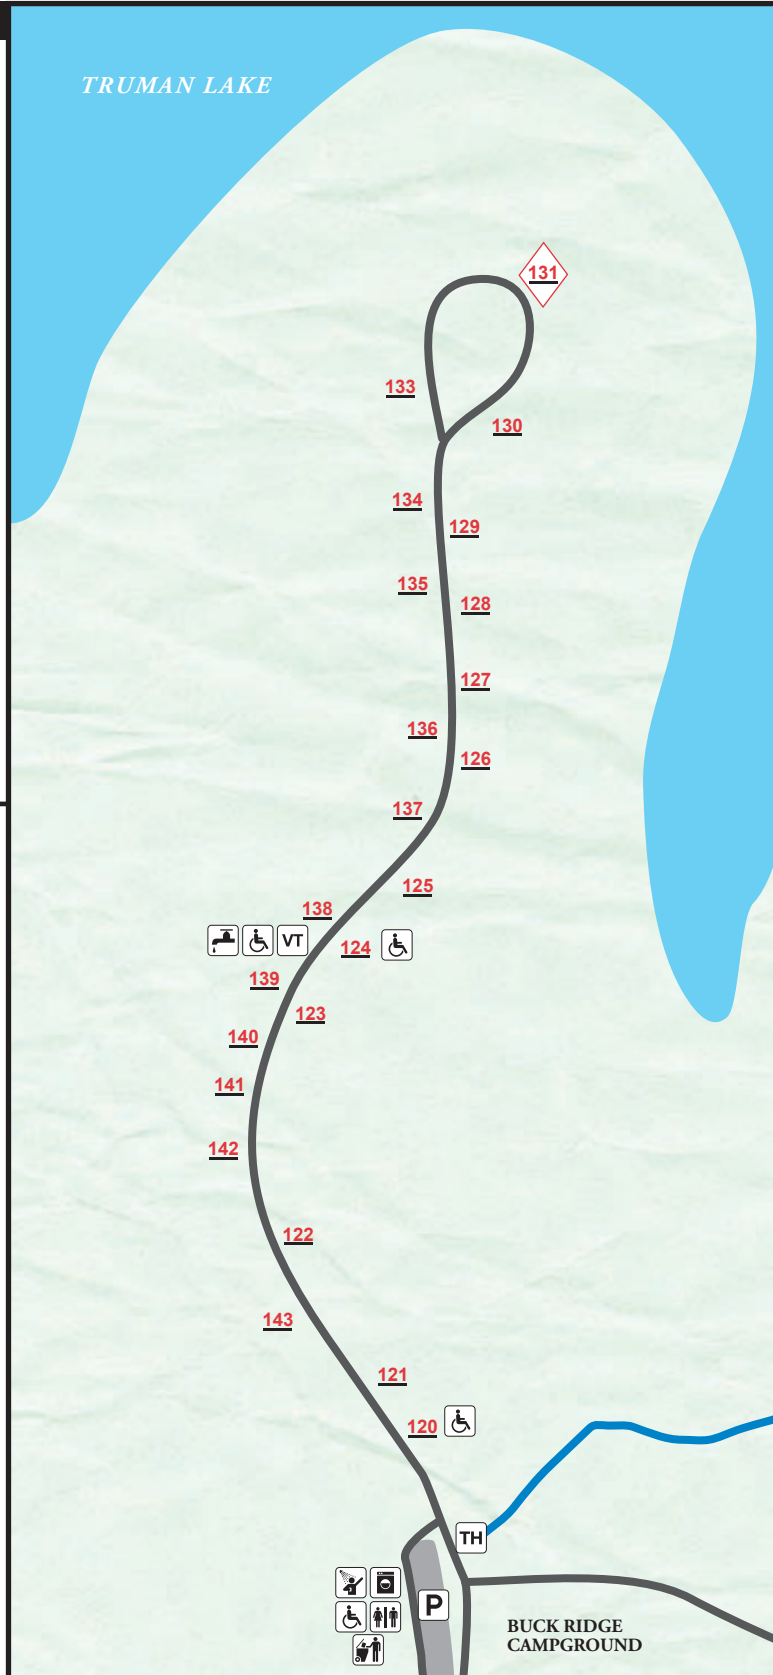

### LEGEND

- # reservable site
- # basic site
- # family site
-  accessible
-  water
-  restroom
-  showerhouse
-  laundry
- VT vault toilet
- P parking
- TH trailhead
-  Bluff Ridge Trail (hiking)

*Closed November through March*

DISCLAIMER: This map is not a legal survey. The Missouri Department of Natural Resources makes no warranty, expressed or implied, as to the accuracy of the data or related materials and is not responsible for any damage or loss resulting from its use. 04/22