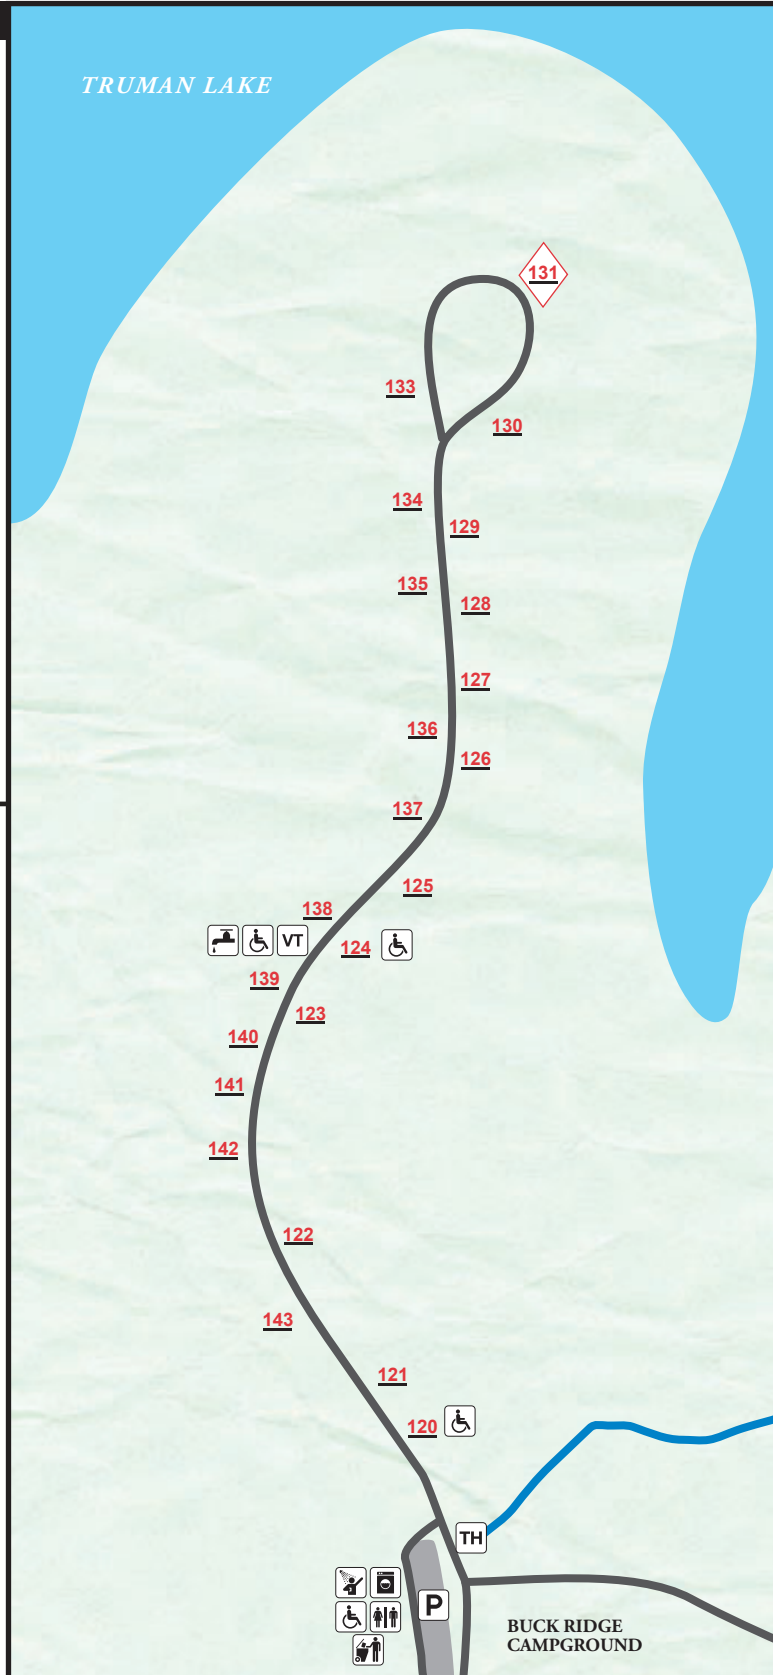

### LEGEND

- # reservable site
- # basic site
- # family site
-  accessible
-  water
-  restroom
-  showerhouse
-  laundry
- VT vault toilet
- P parking
- TH trailhead
-  Bluff Ridge Trail (hiking)

*Closed November through March*