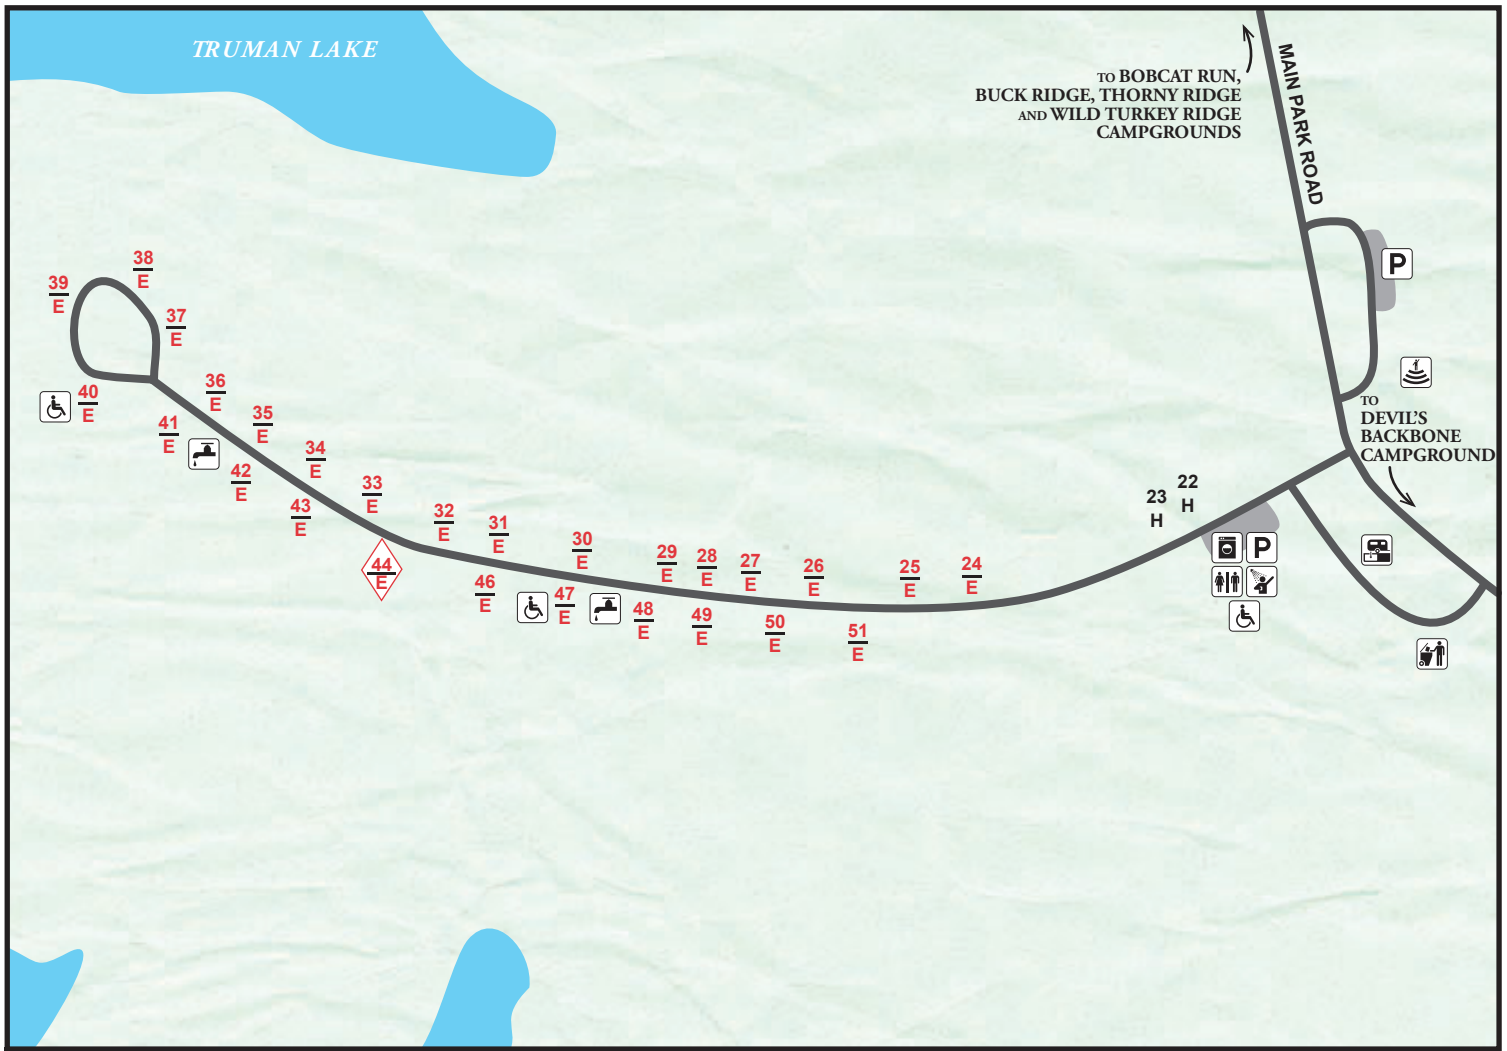

HARRY S TRUMAN STATE PARK

Raccoon Ridge Campground

LEGEND

- # reservable site
- E electric site
- # family site
-  accessible
- H campground host
-  water
-  restroom
-  showerhouse
-  laundry
-  dump station
-  trash dumpster
- P parking
-  amphitheater

Closed December through February

07/21