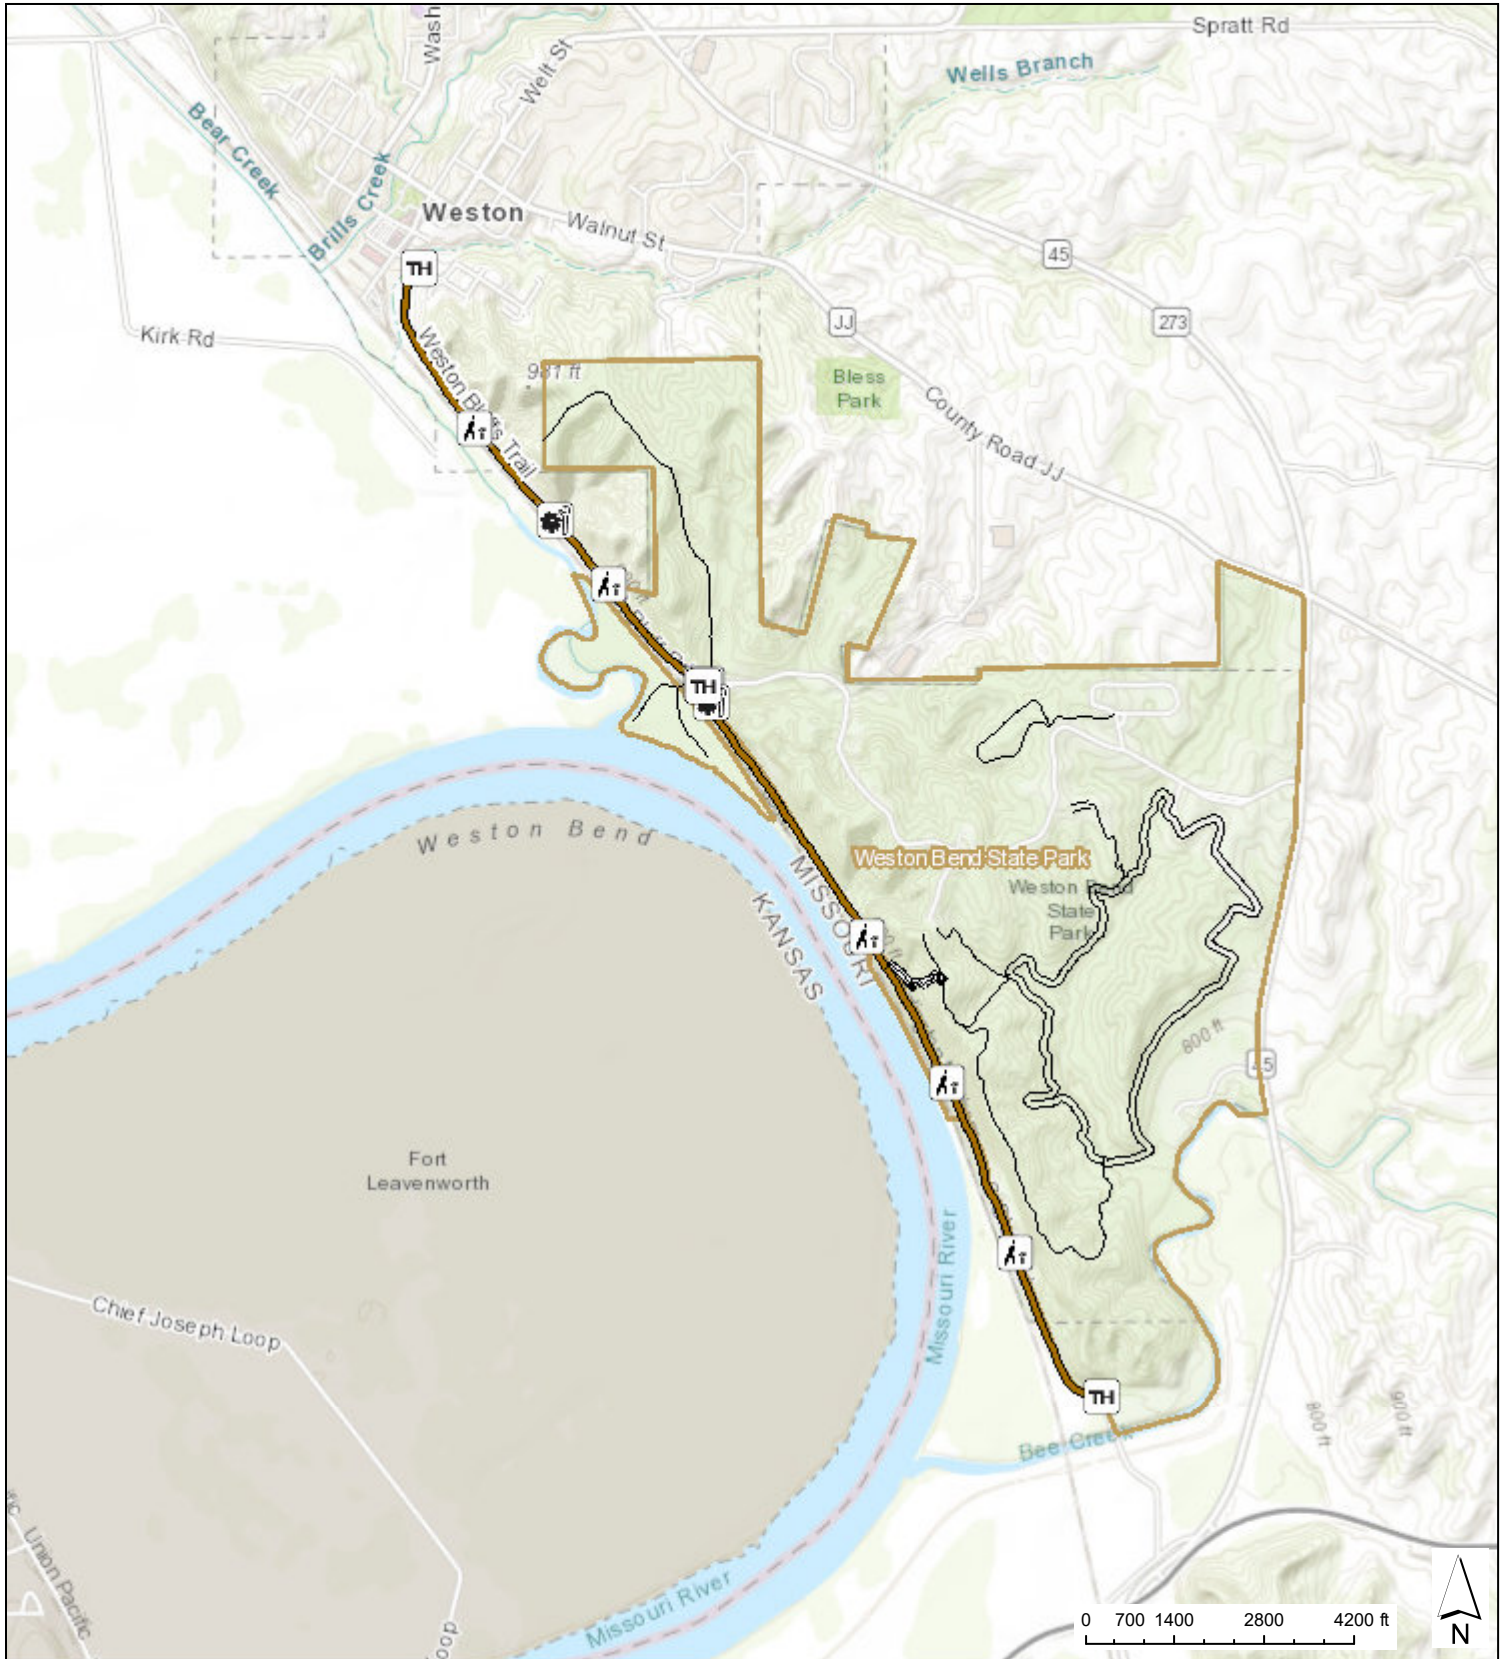

Weston Bend State Park  
**Weston Bluffs Trail**

Sources: Esri, HERE, Garmin, Intermap, increment P Corp., GEBCO, USGS, FAO, NPS, NRCAN, GeoBase, IGN, Kadaster NL, Ordnance November 17, 2020 4:50:36 PM CDT