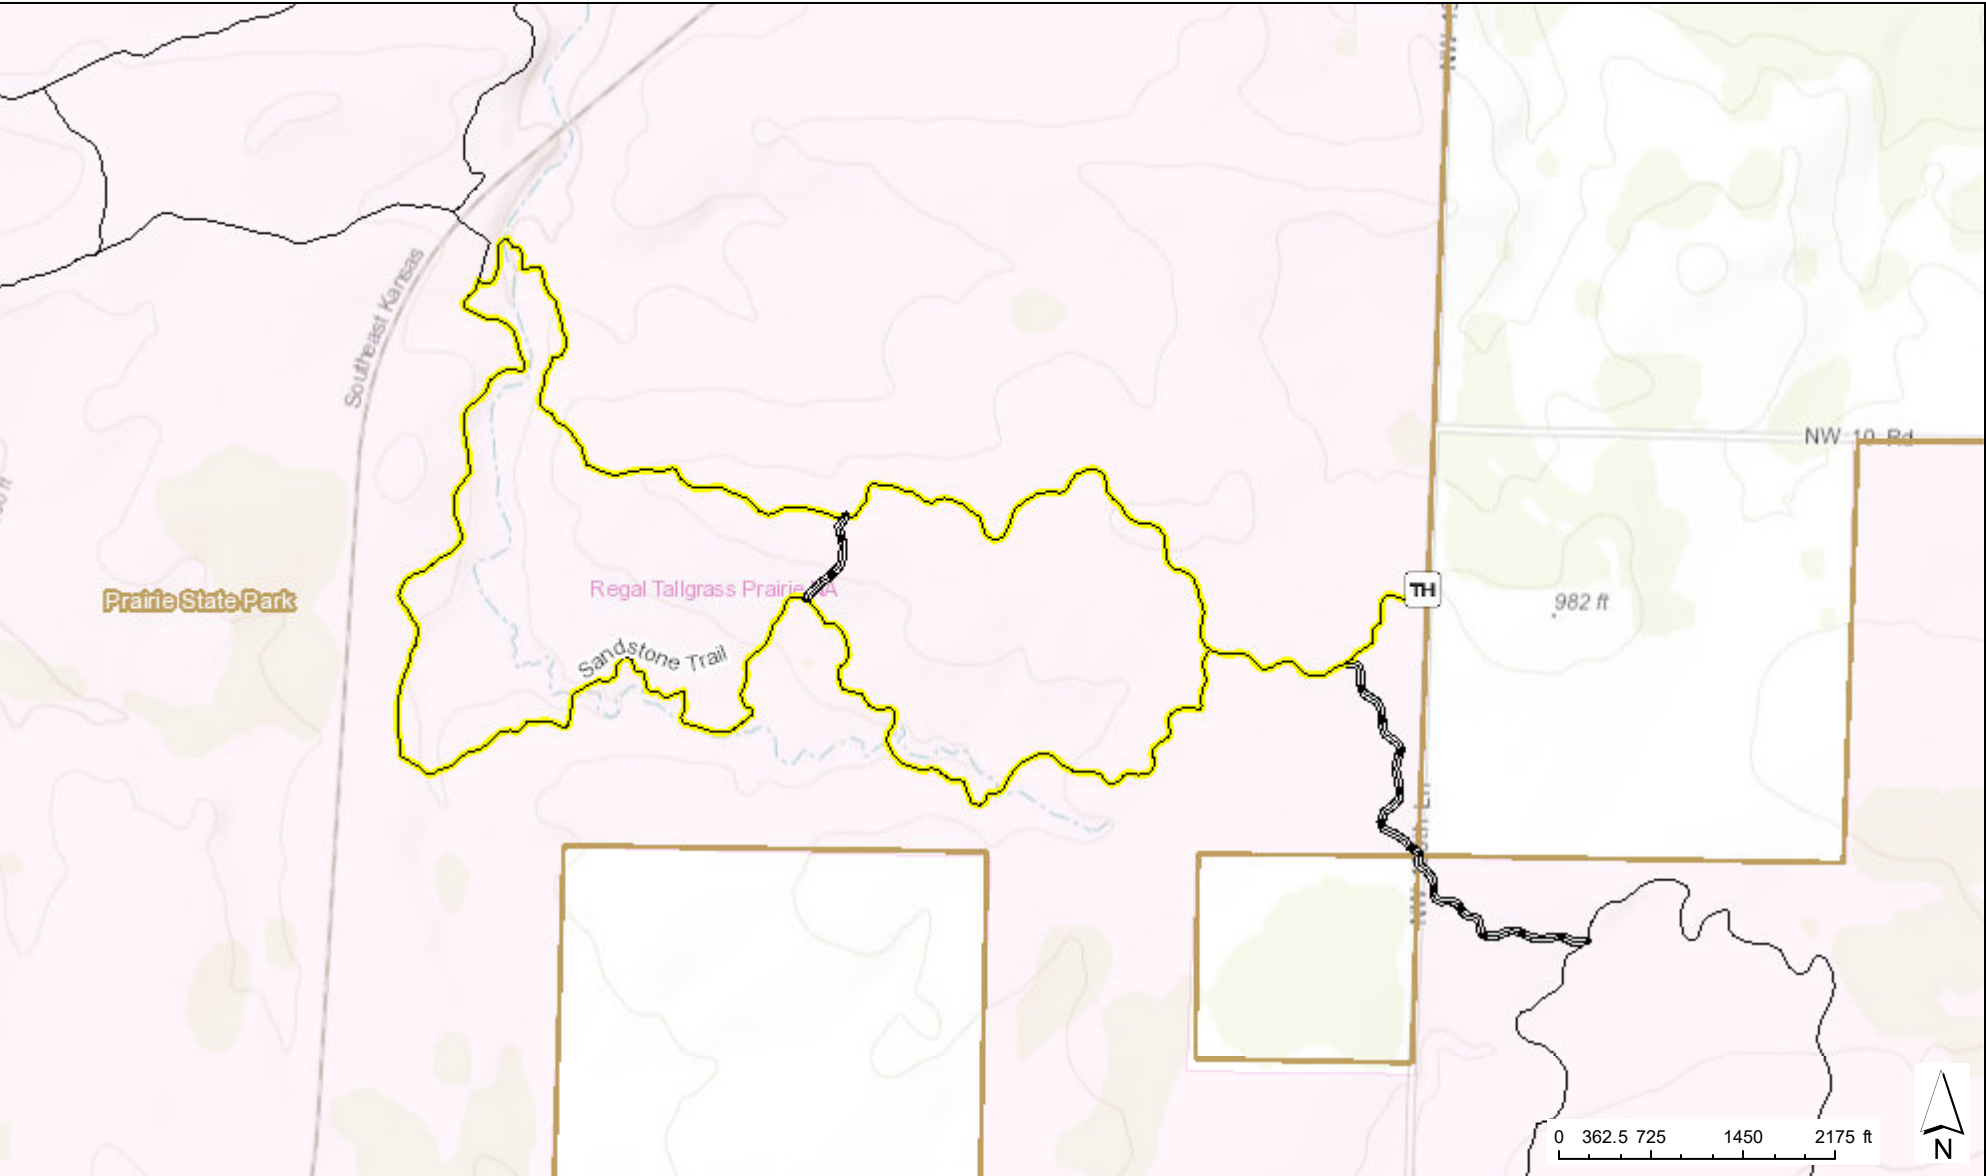

# Prairie State Park Sandstone Trail

Sources: Esri, HERE, Garmin, Intermap, increment P Corp., GEBCO, USGS, FAO, NPS, NRCAN, GeoBase, IGN, Kadaster NL, Ordnance Survey, Esri Japan, METI, Esri November 13, 2020 2:20:43 PM CDT