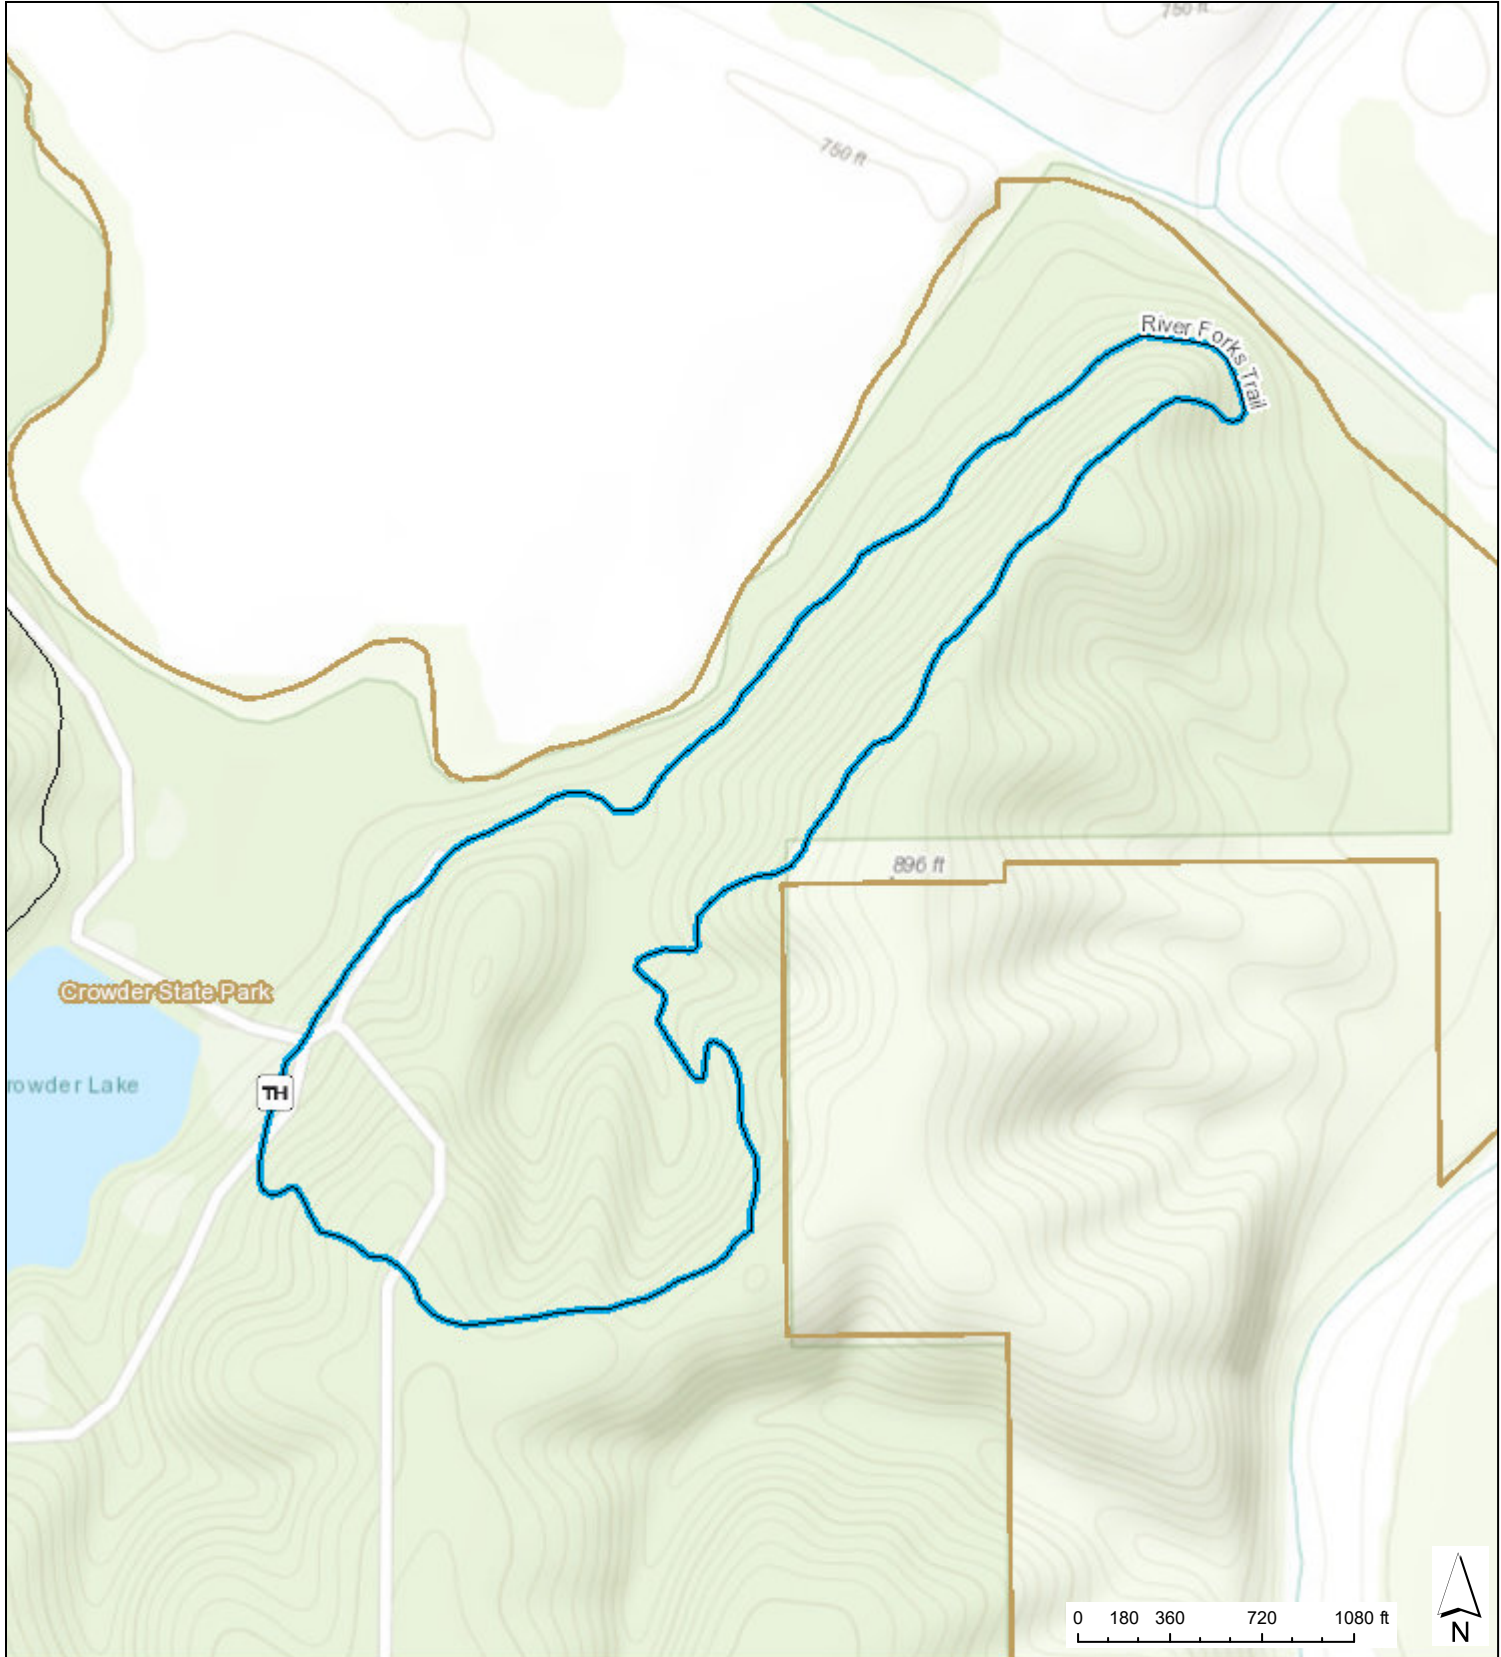

Crowder State Park River Forks Trail

Sources: Esri, HERE, Garmin, Intermap, increment P Corp., GEBCO, USGS, FAO, NPS, NRCAN, GeoBase, IGN, Kadaster NL, Ordnance November 12, 2020 10:15:52 AM CDT