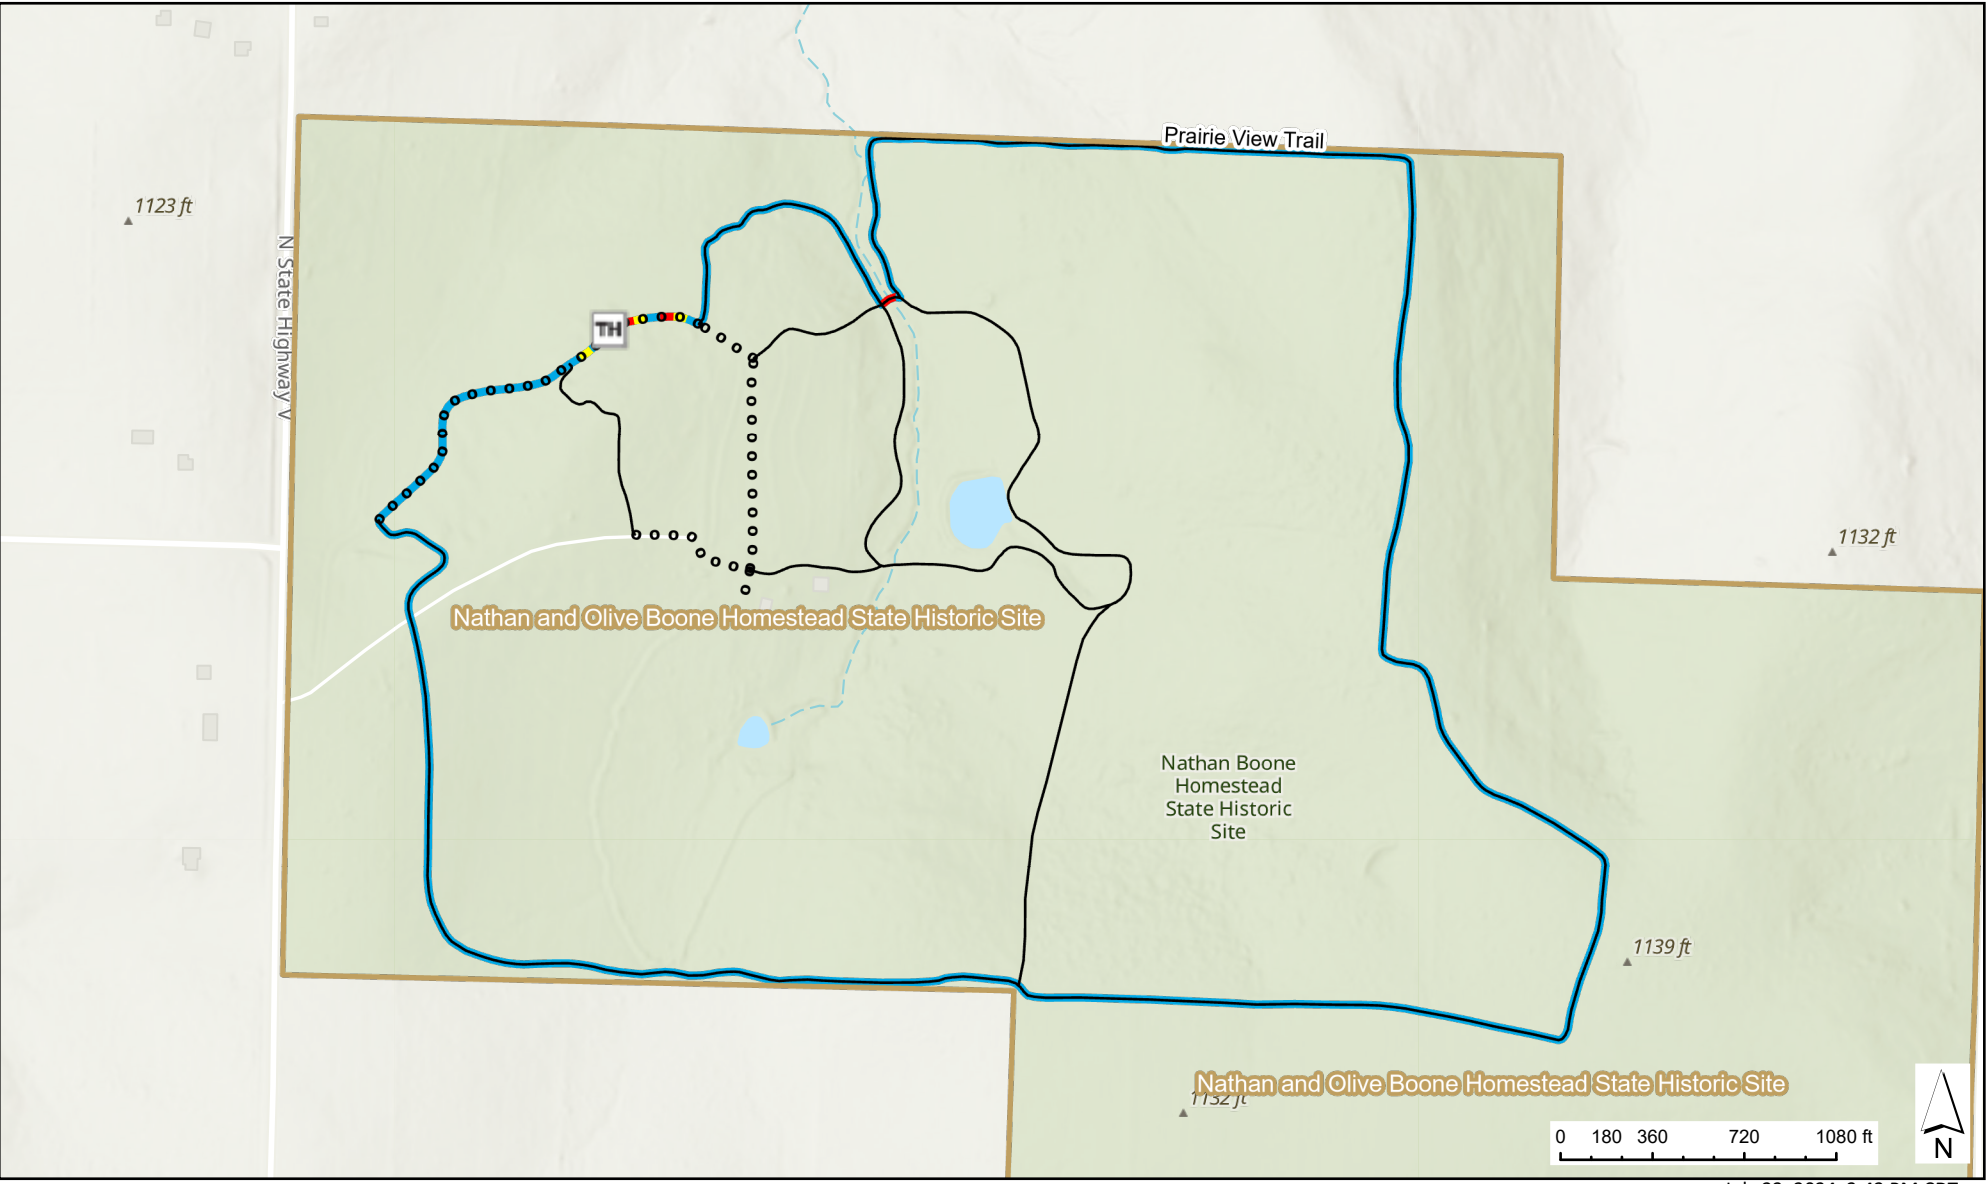

Nathan and Olive Boone Homestead State Historic Site

Prairie View Trail

SPHS trails public: Missouri Department of Natural Resources, Office of Geospatial Information

July 23, 2024 3:42 PM CDT