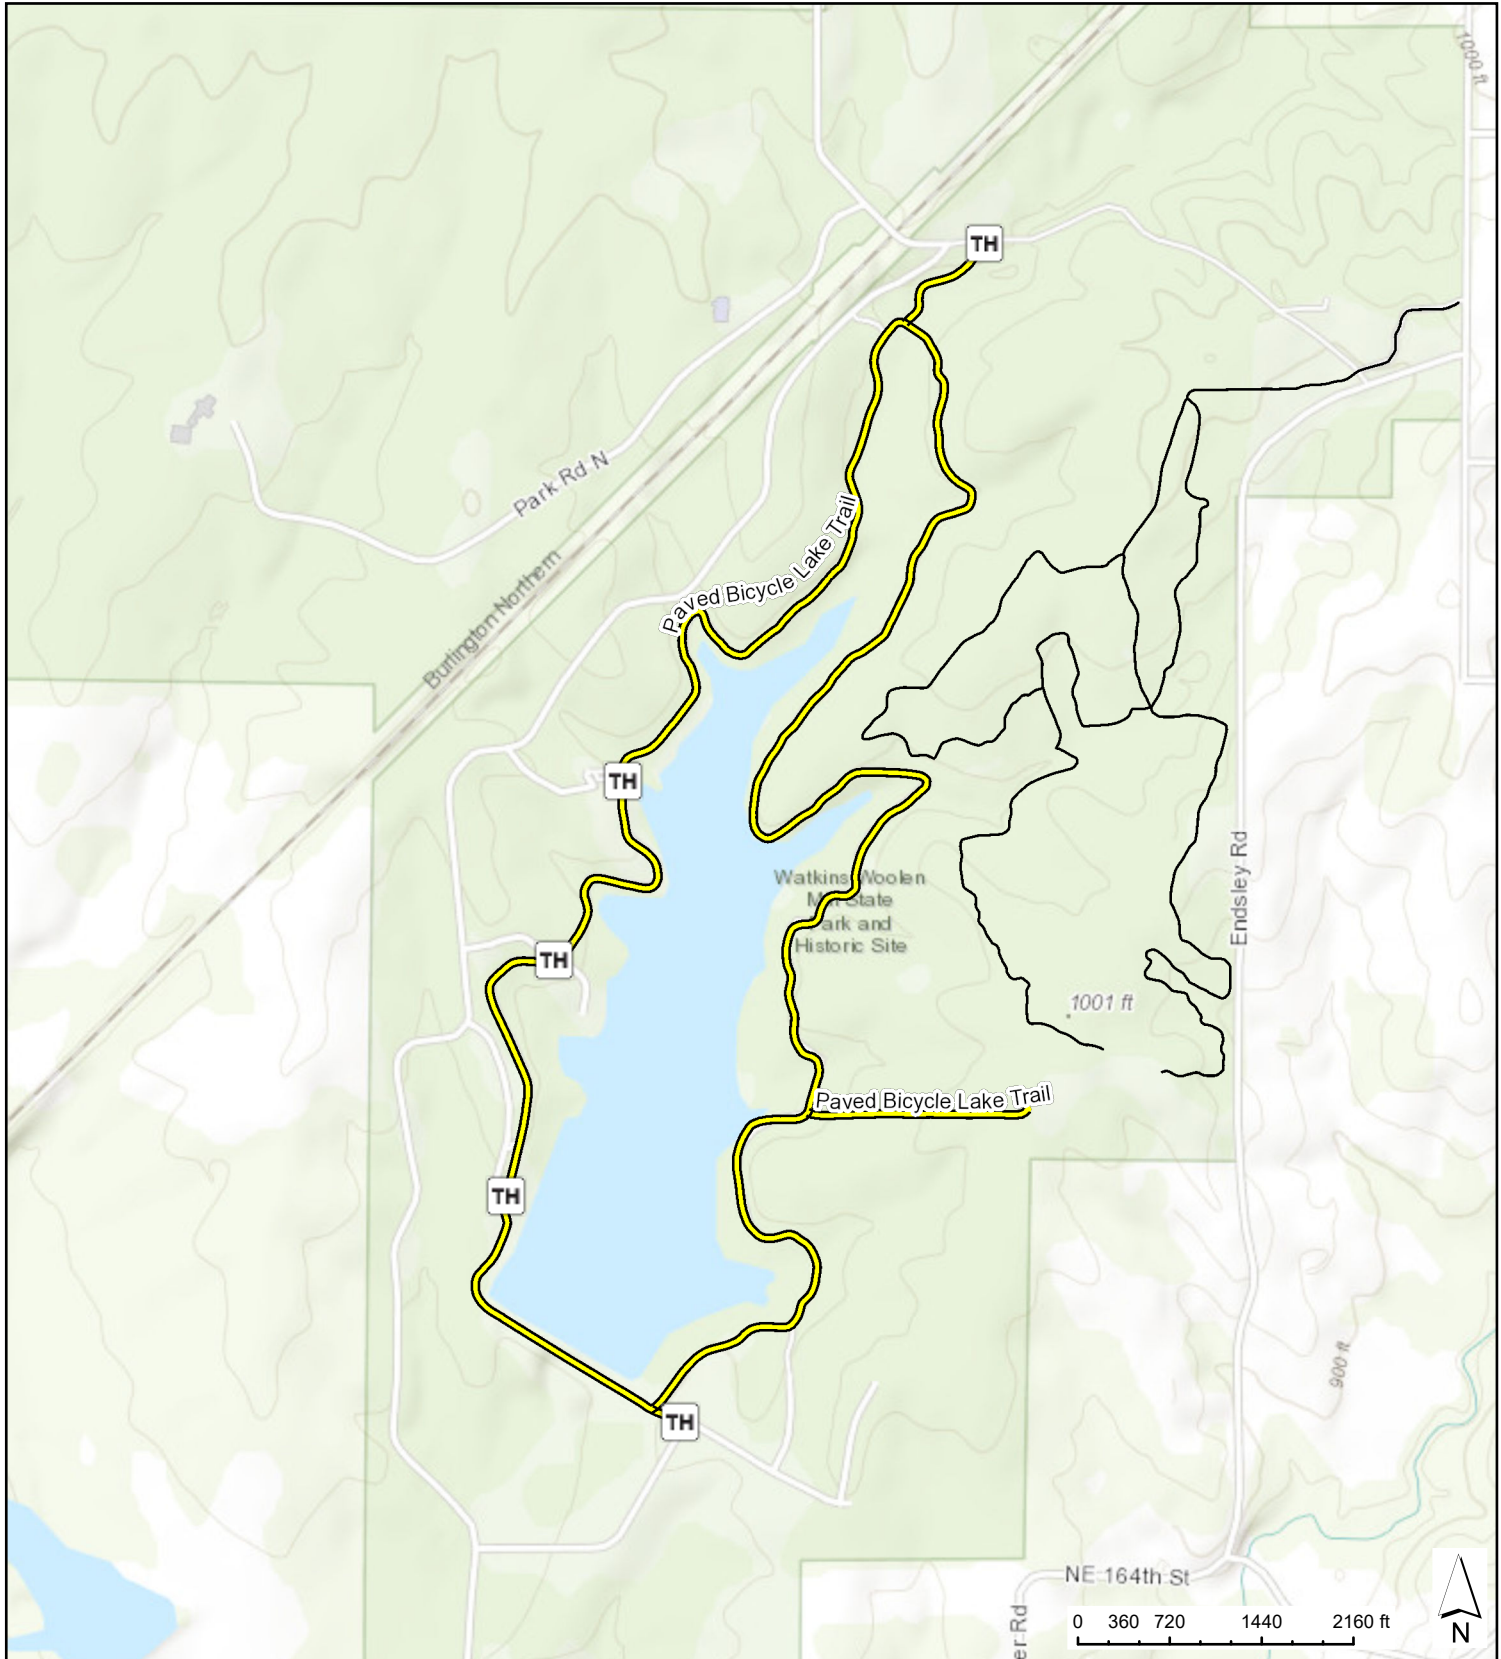

Watkins Woolen Mill State Park and Historic Site Paved Bicycle Lake Trail

layer0: Sources: Esri, HERE, Garmin, Intermap, increment P Corp., GEBCO, USGS, FAO, NPS, NRCAN, GeoBase, IGN, Kadaster NL, April 6, 2022 2:10 PM CDT