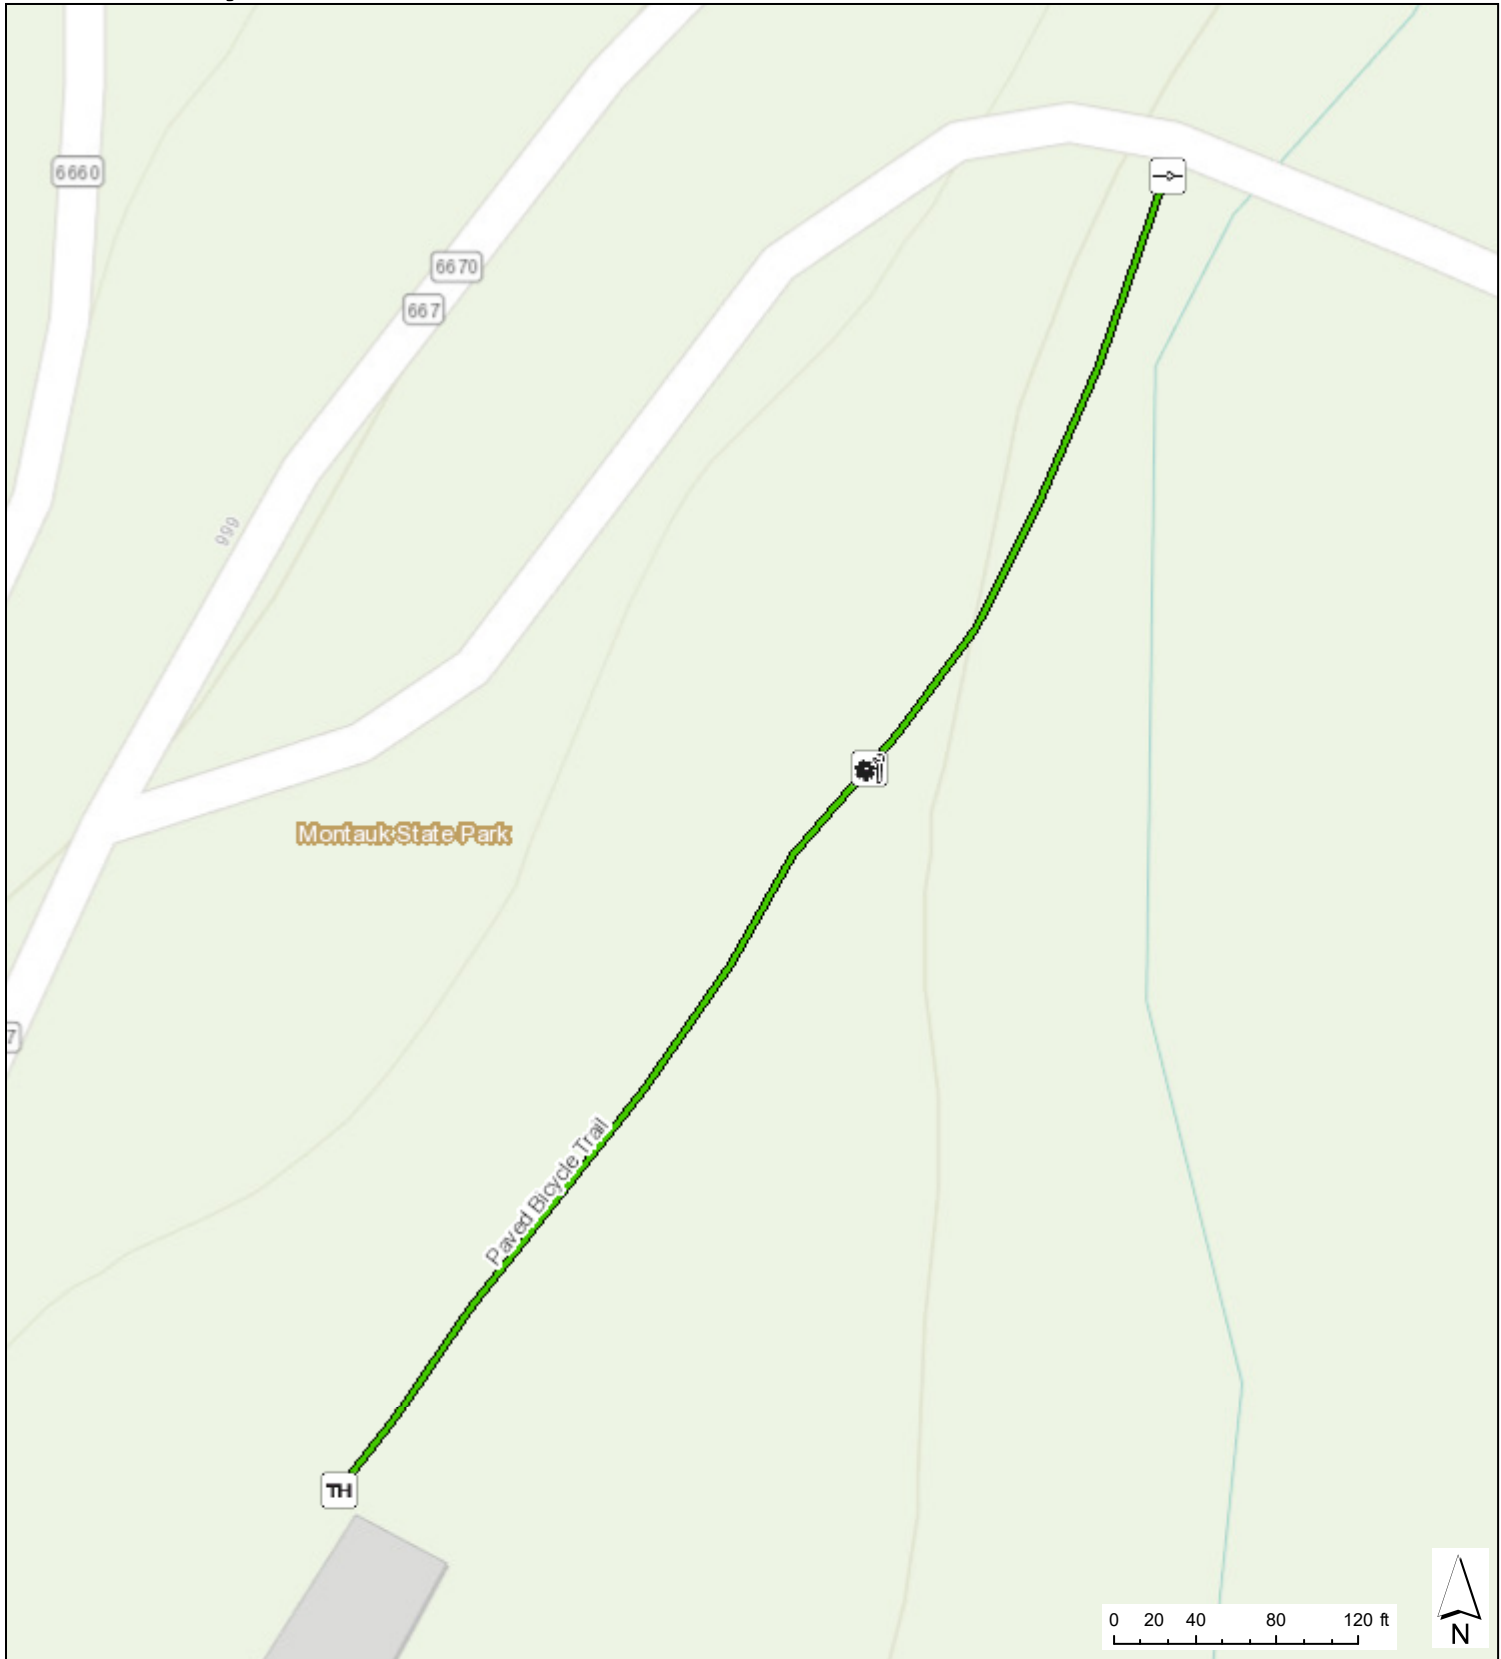

Montauk State Park Paved Bicycle Trail

Sources: Esri, HERE, Garmin, Intermap, increment P Corp., GEBCO, USGS, FAO, NPS, NRCAN, GeoBase, IGN, Kadaster NL, Ordnance November 13, 2020 1:46:37 PM CDT