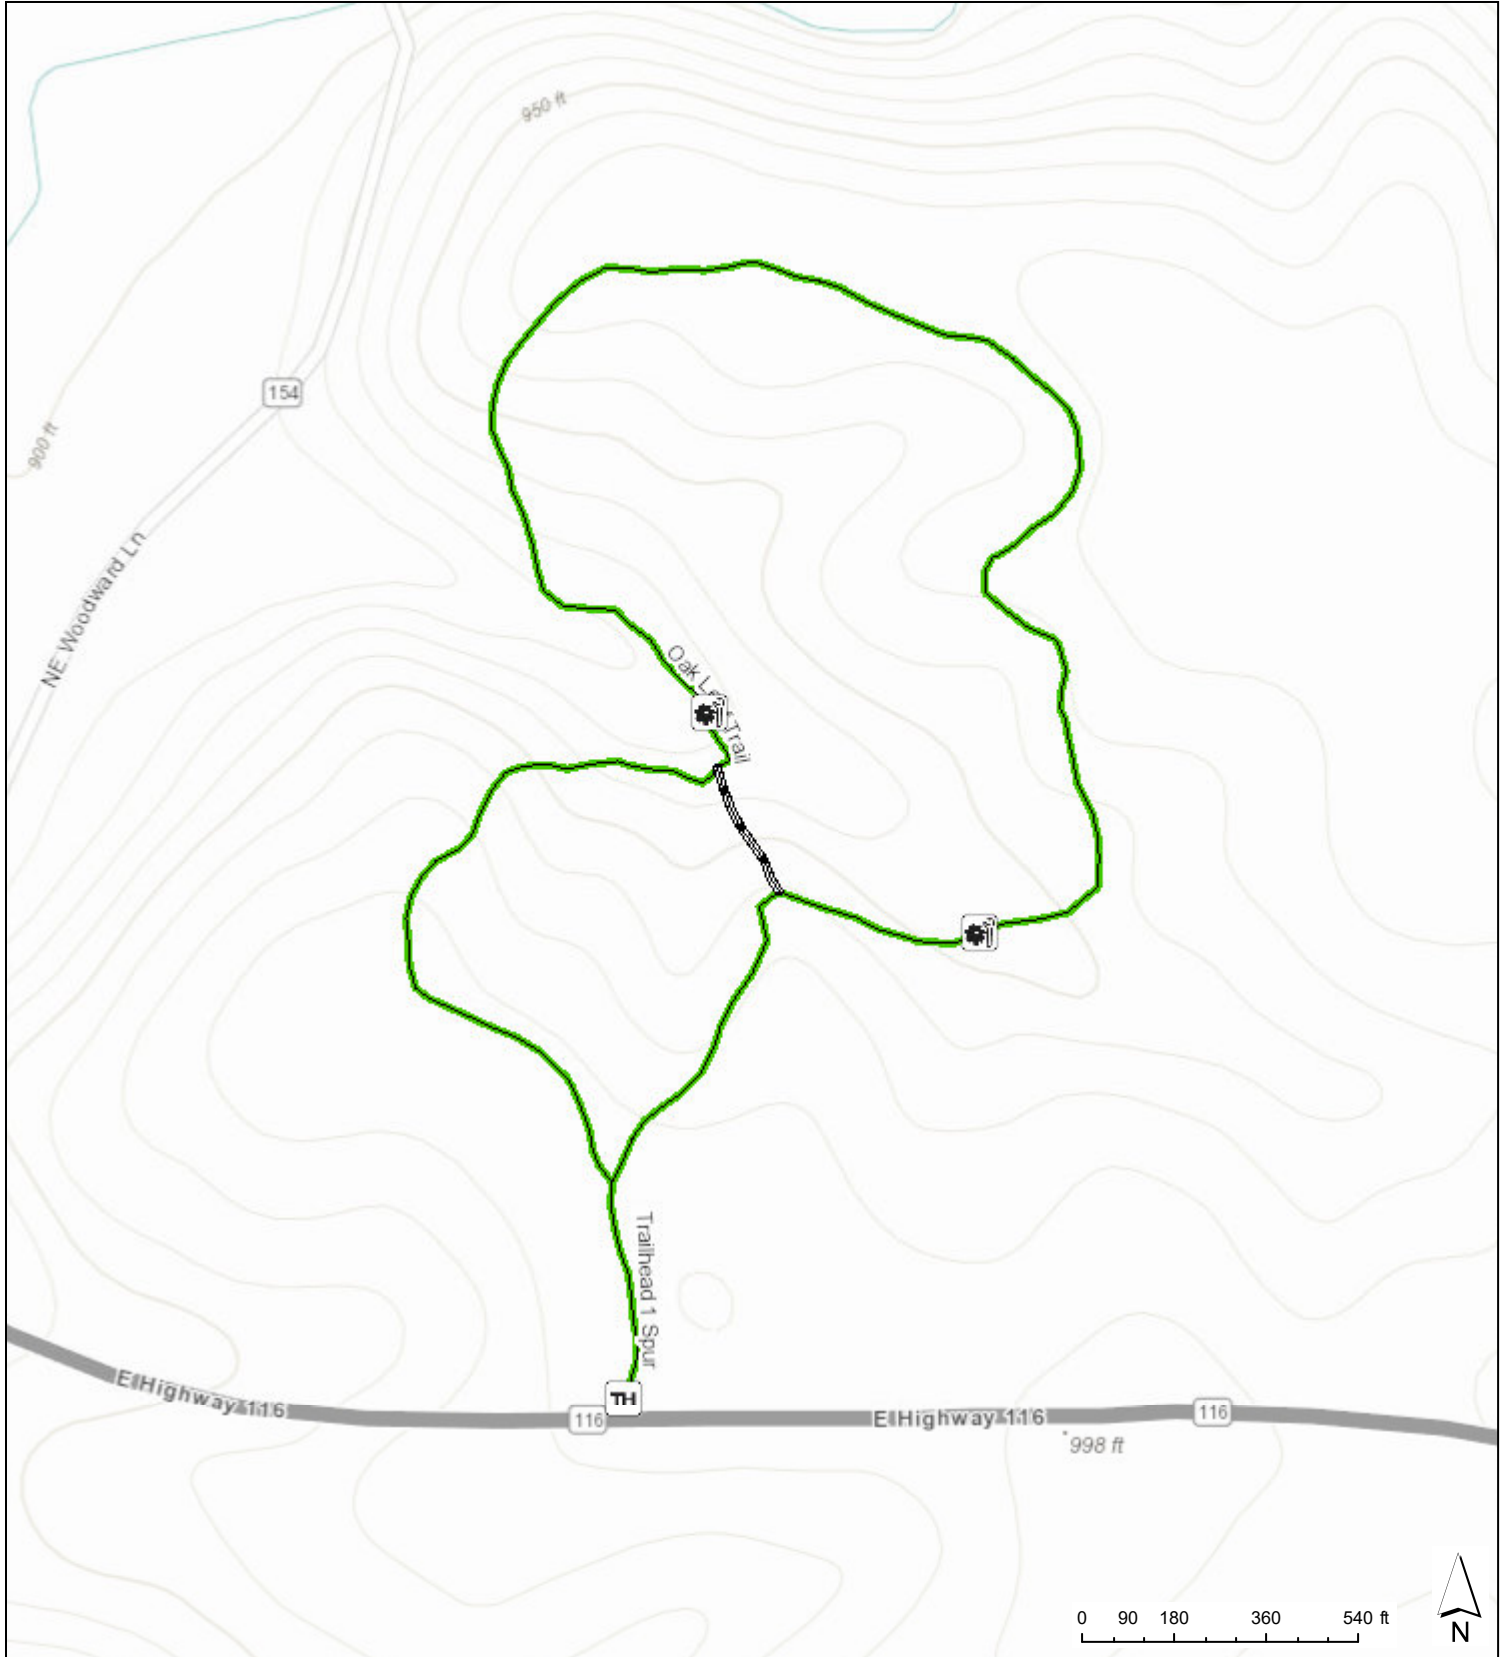

Wallace State Park Oak Leaf Trail

Sources: Esri, HERE, Garmin, Intermap, increment P Corp., GEBCO, USGS, FAO, NPS, NRCAN, GeoBase, IGN, Kadaster NL, Ordnance November 17, 2020 4:31:26 PM CDT