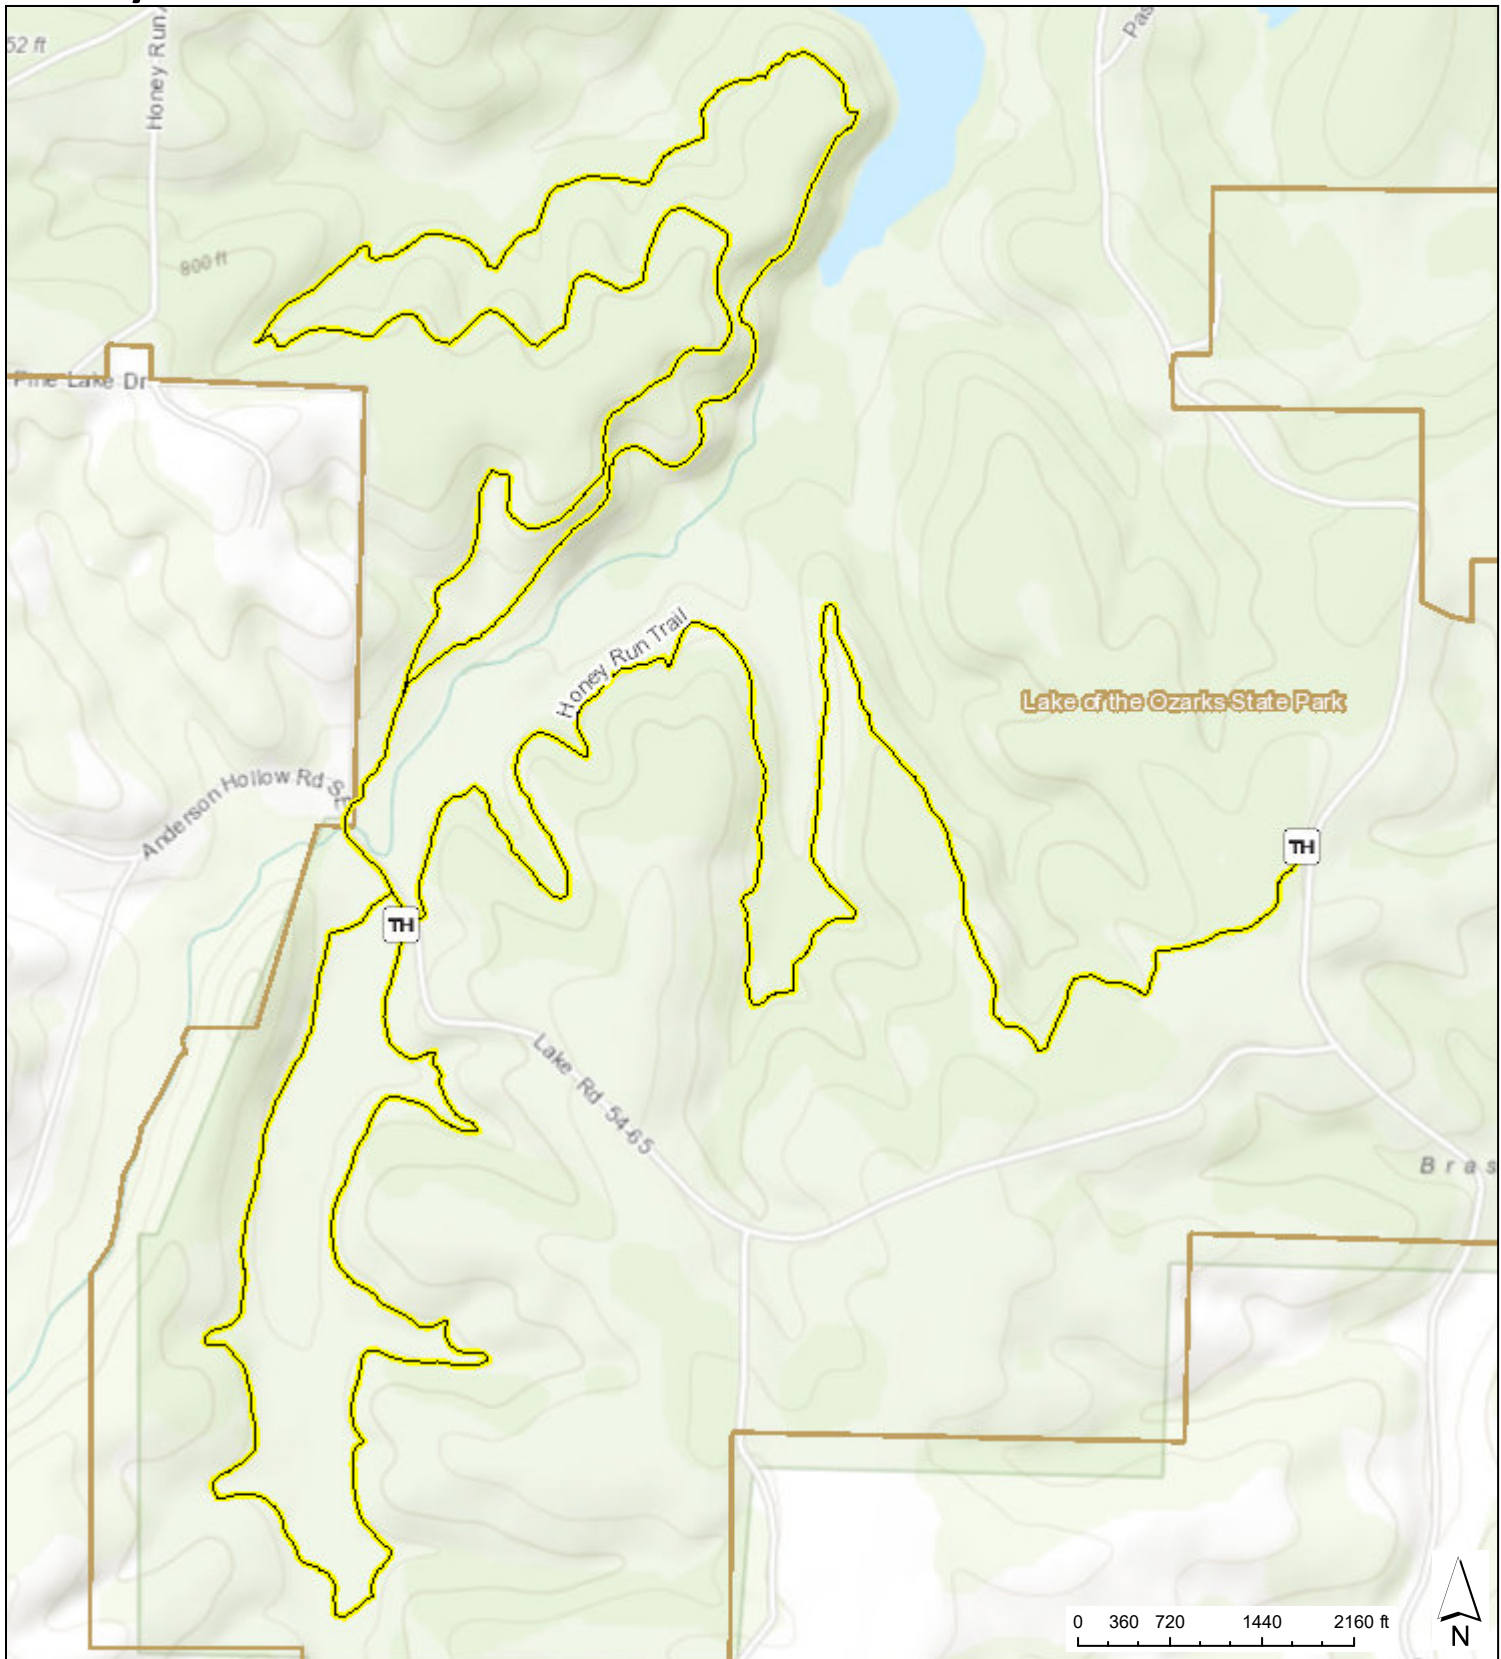

Lake of the Ozarks State Park

Honey Run Trail

Sources: Esri, HERE, Garmin, Intermap, increment P Corp., GEBCO, USGS, FAO, NPS, NRCAN, GeoBase, IGN, Kadaster NL, Ordnance November 13, 2020 10:47:40 AM CDT