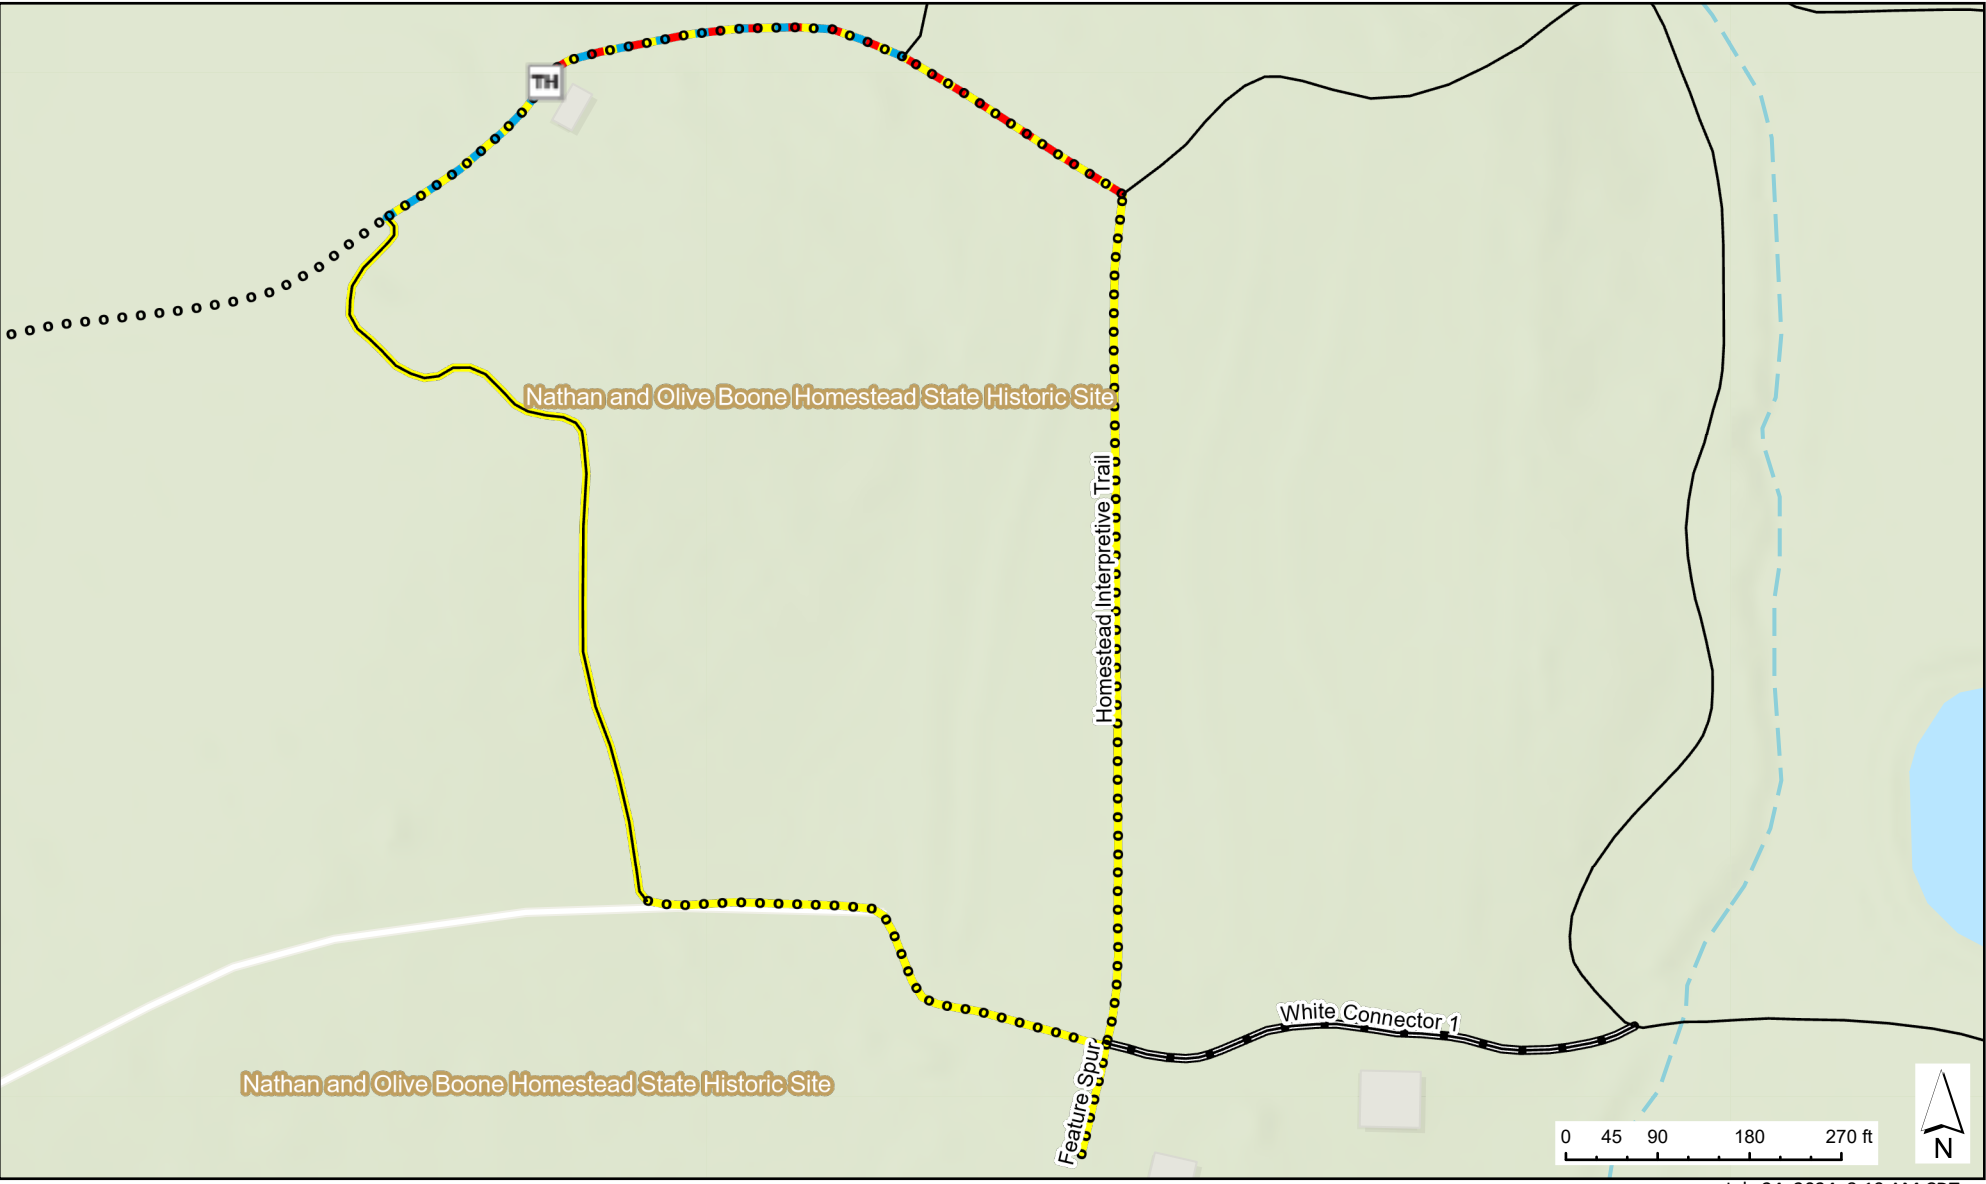

Nathan and Olive Boone Homestead State Historic Site Homestead Interpretive Trail

SPHS trails public: Missouri Department of Natural Resources, Office of Geospatial Information

July 24, 2024 8:19 AM CDT