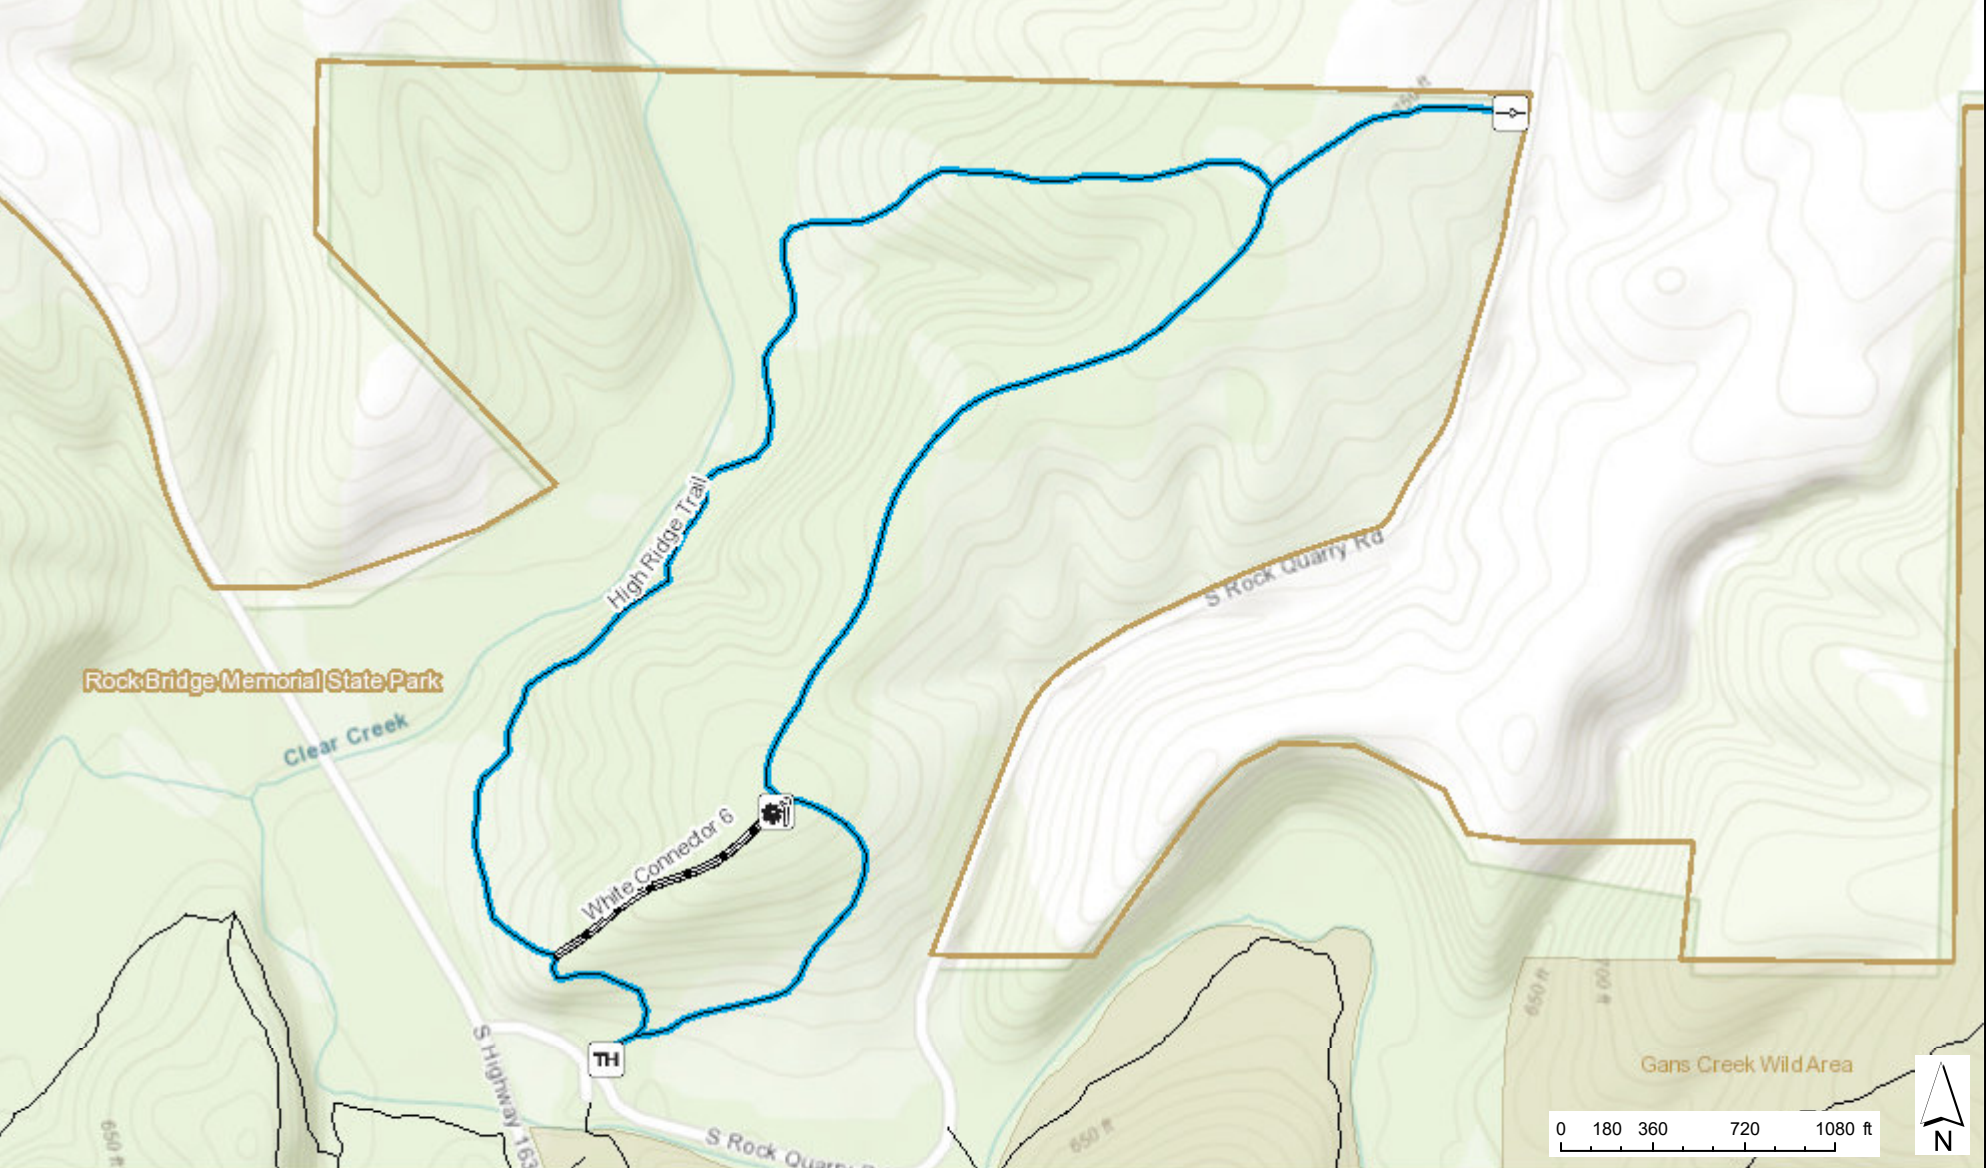

Rock Bridge Memorial State Park

High Ridge Trail

Sources: Esri, HERE, Garmin, Intermap, increment P Corp., GEBCO, USGS, FAO, NPS, NRCAN, GeoBase, IGN, Kadaster NL, Ordnance Survey, Esri Japan, METI, Esri November 13, 2020 2:35:55 PM CDT