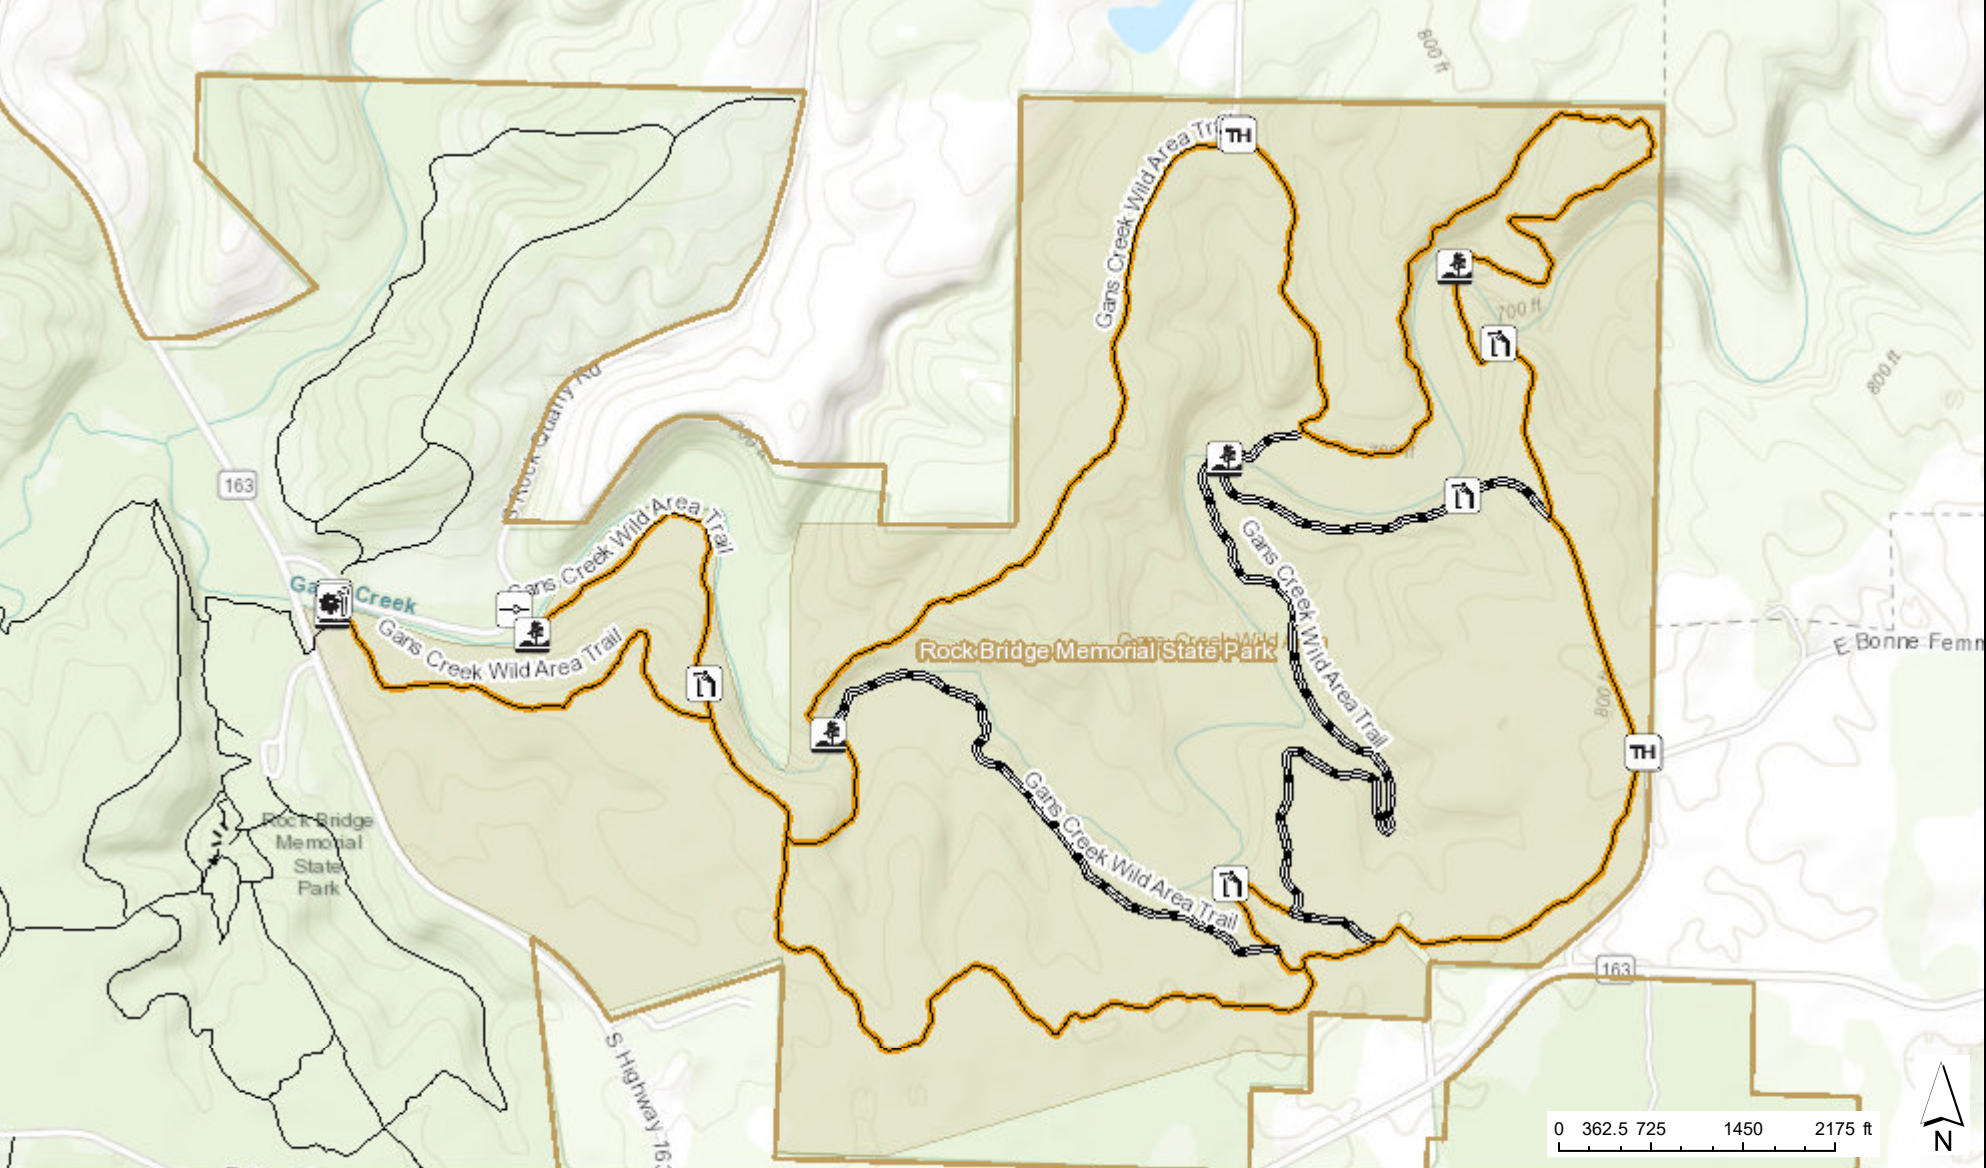

Rock Bridge Memorial State Park Gans Creek Wild Area Trail

Sources: Esri, HERE, Garmin, Intermap, increment P Corp., GEBCO, USGS, FAO, NPS, NRCAN, GeoBase, IGN, Kadaster NL, Ordnance Survey, Esri Japan, METI, Esri November 13, 2020 2:41:13 PM CDT