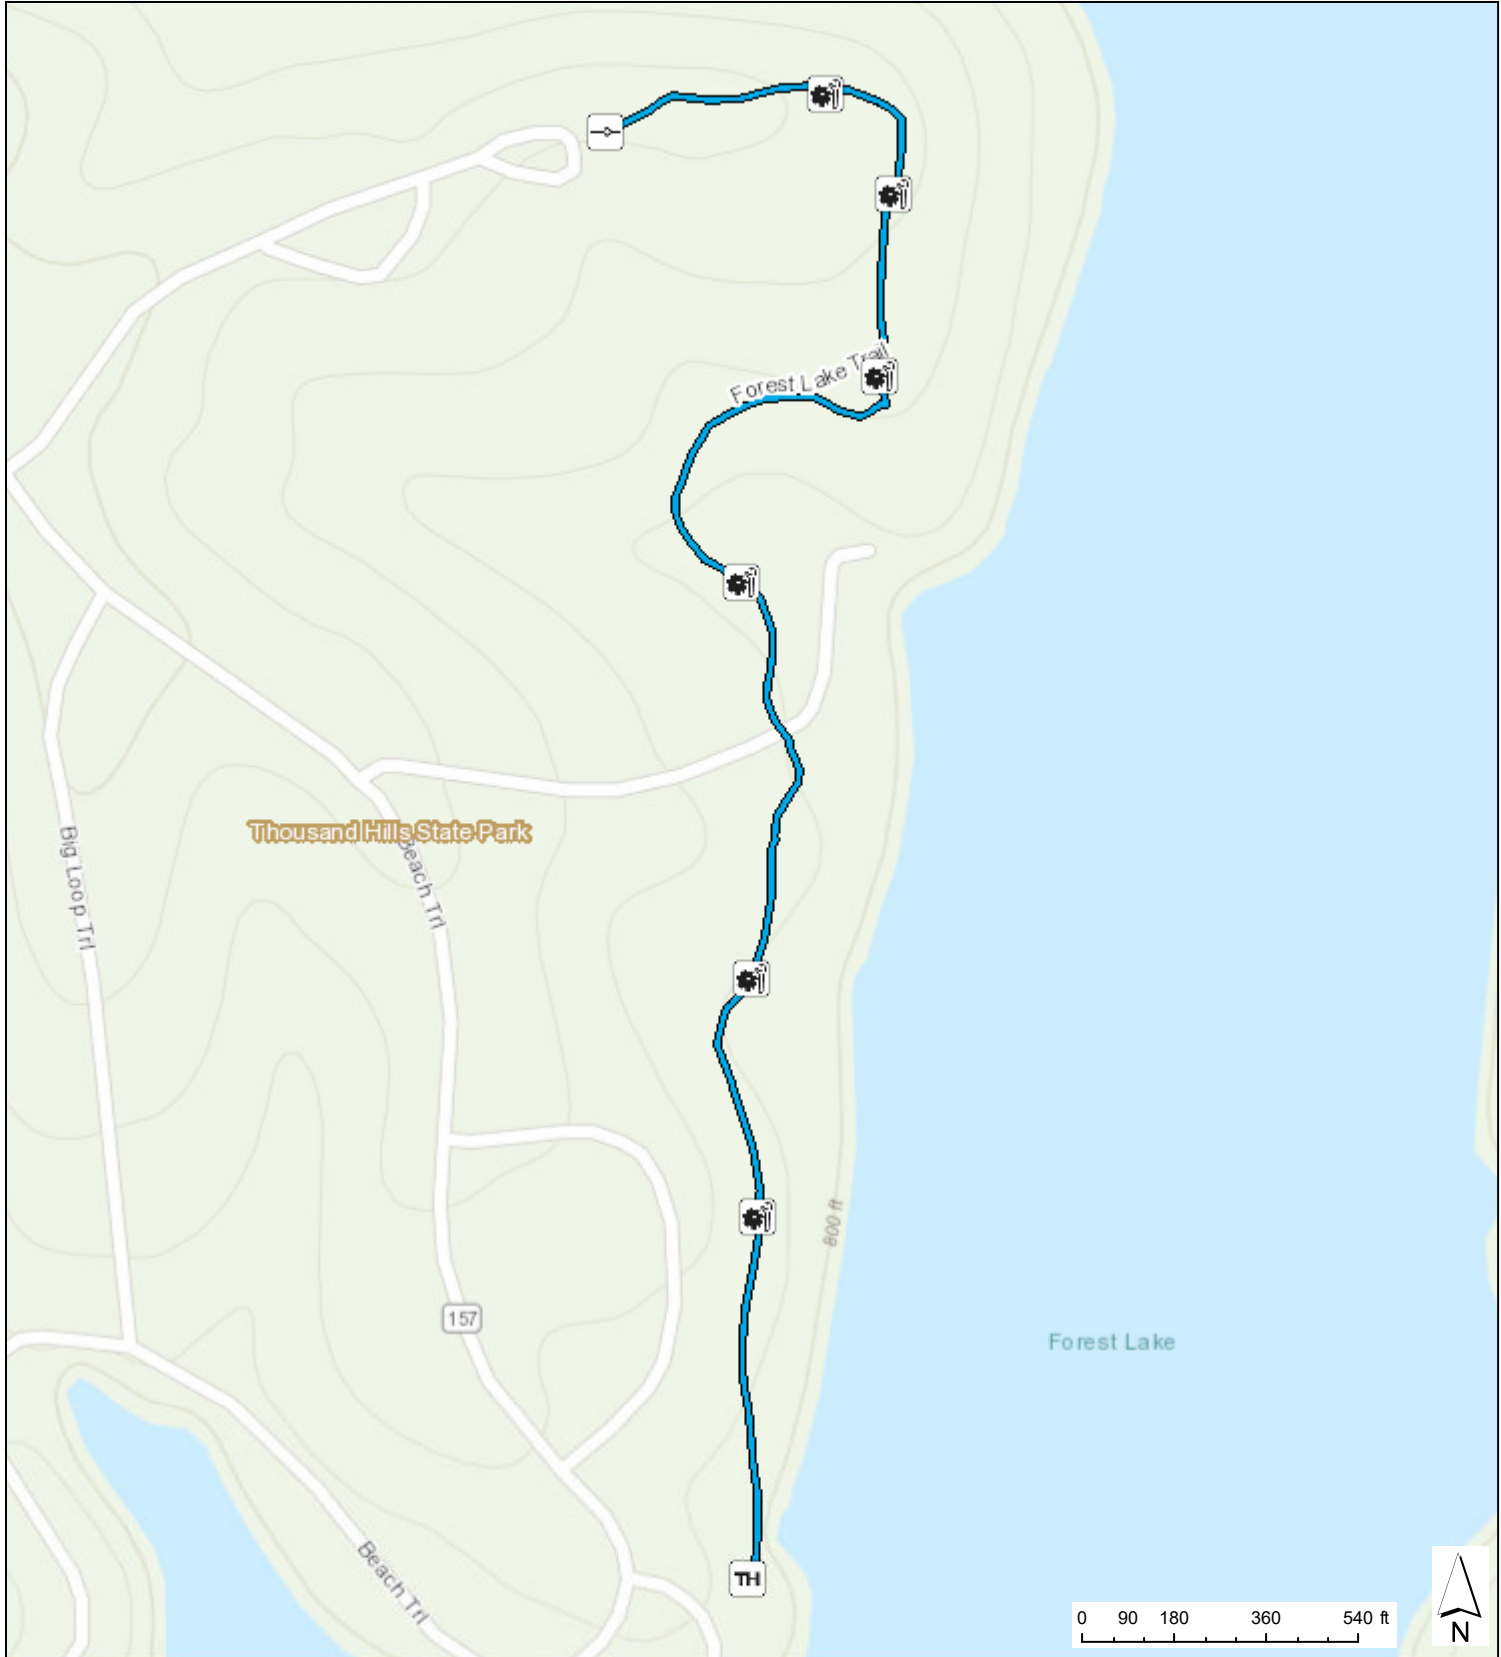

Thousand Hills State Park
Forest Lake Trail

Sources: Esri, HERE, Garmin, Intermap, increment P Corp., GEBCO, USGS, FAO, NPS, NRCAN, GeoBase, IGN, Kadaster NL, Ordnance November 13, 2020 3:18:25 PM CDT