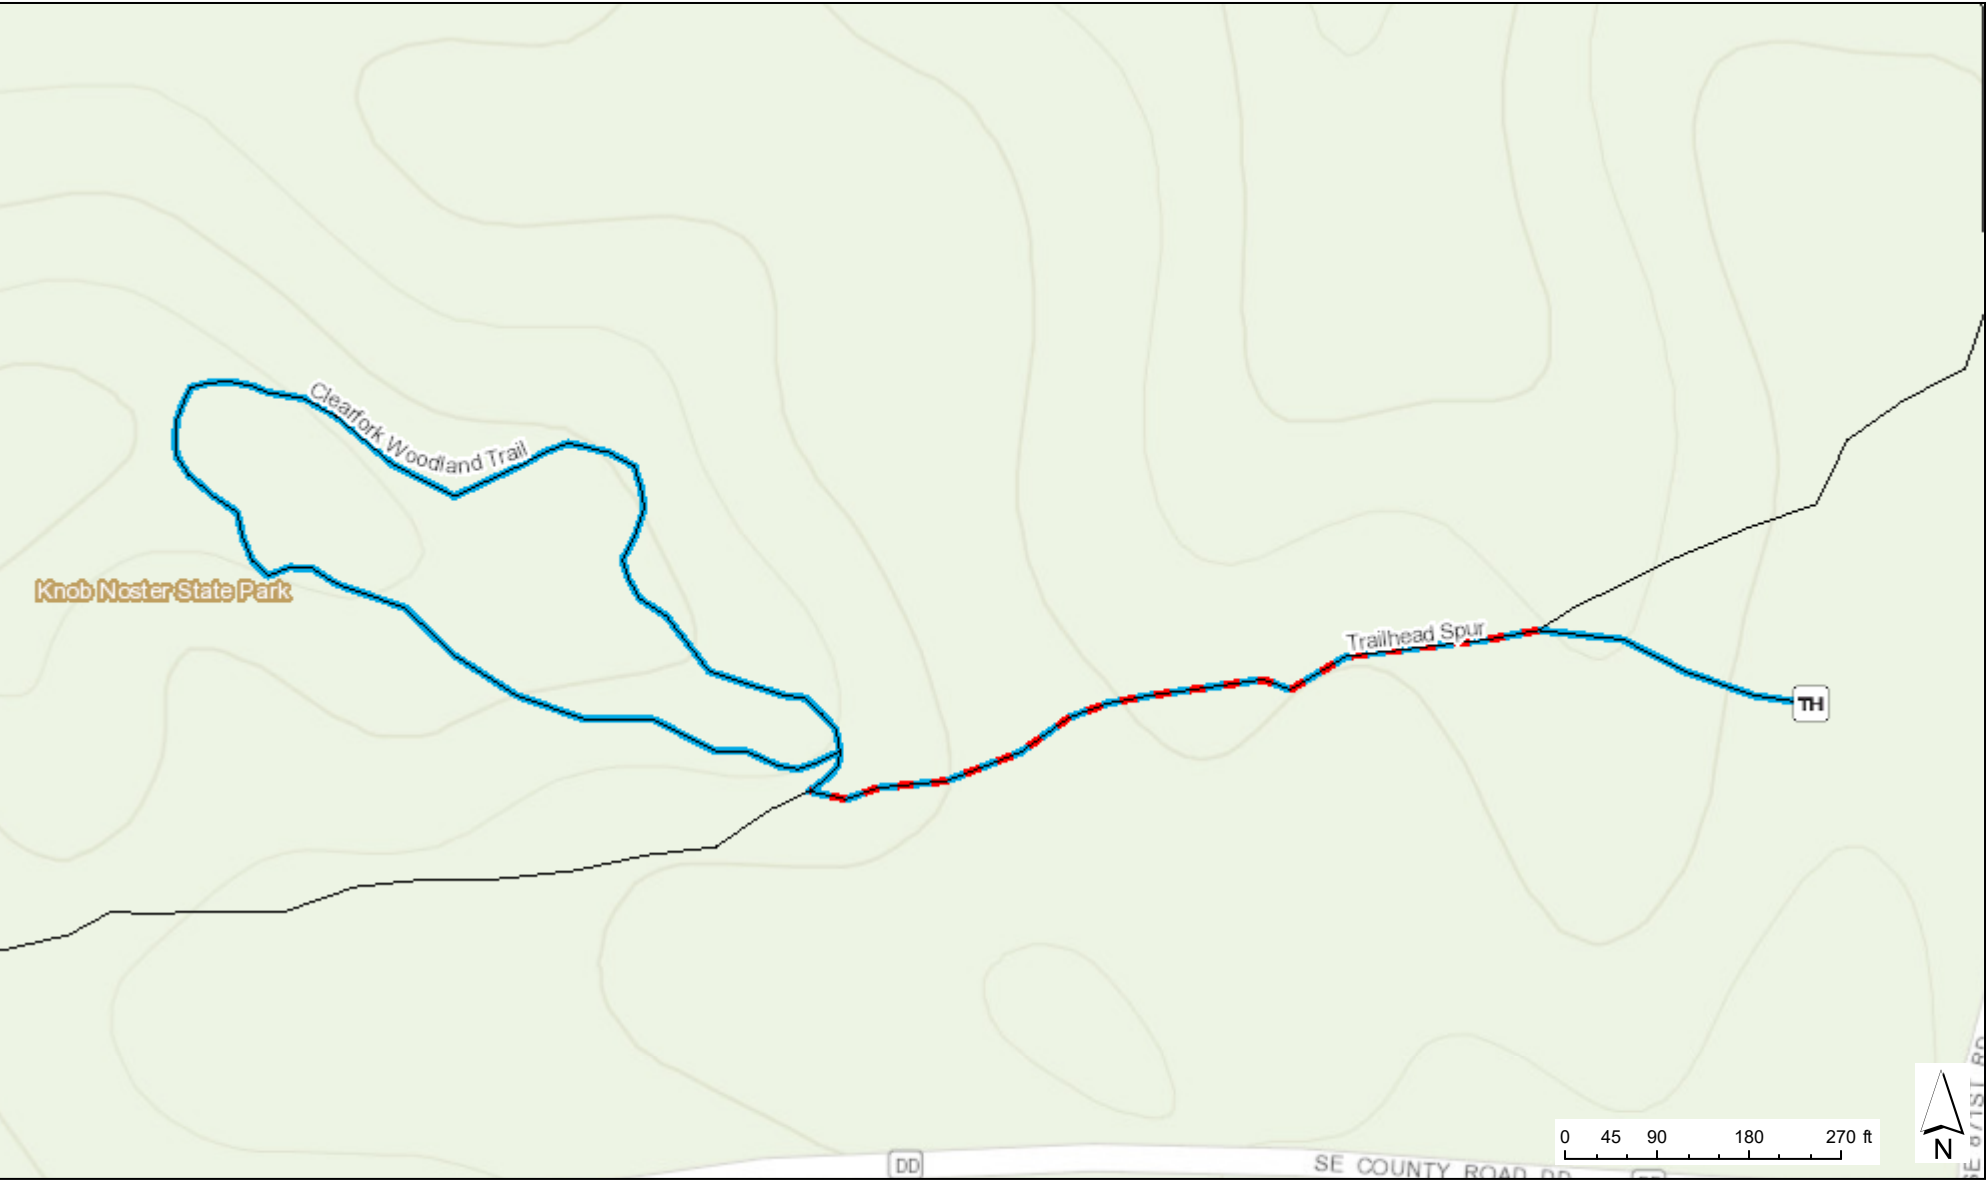

Knob Noster State Park Clearfork Woodland Trail

Sources: Esri, HERE, Garmin, Intermap, increment P Corp., GEBCO, USGS, FAO, NPS, NRCAN, GeoBase, IGN, Kadaster NL, Ordnance Survey, Esri Japan, METI, Esri November 13, 2020 10:28:04 AM CDT