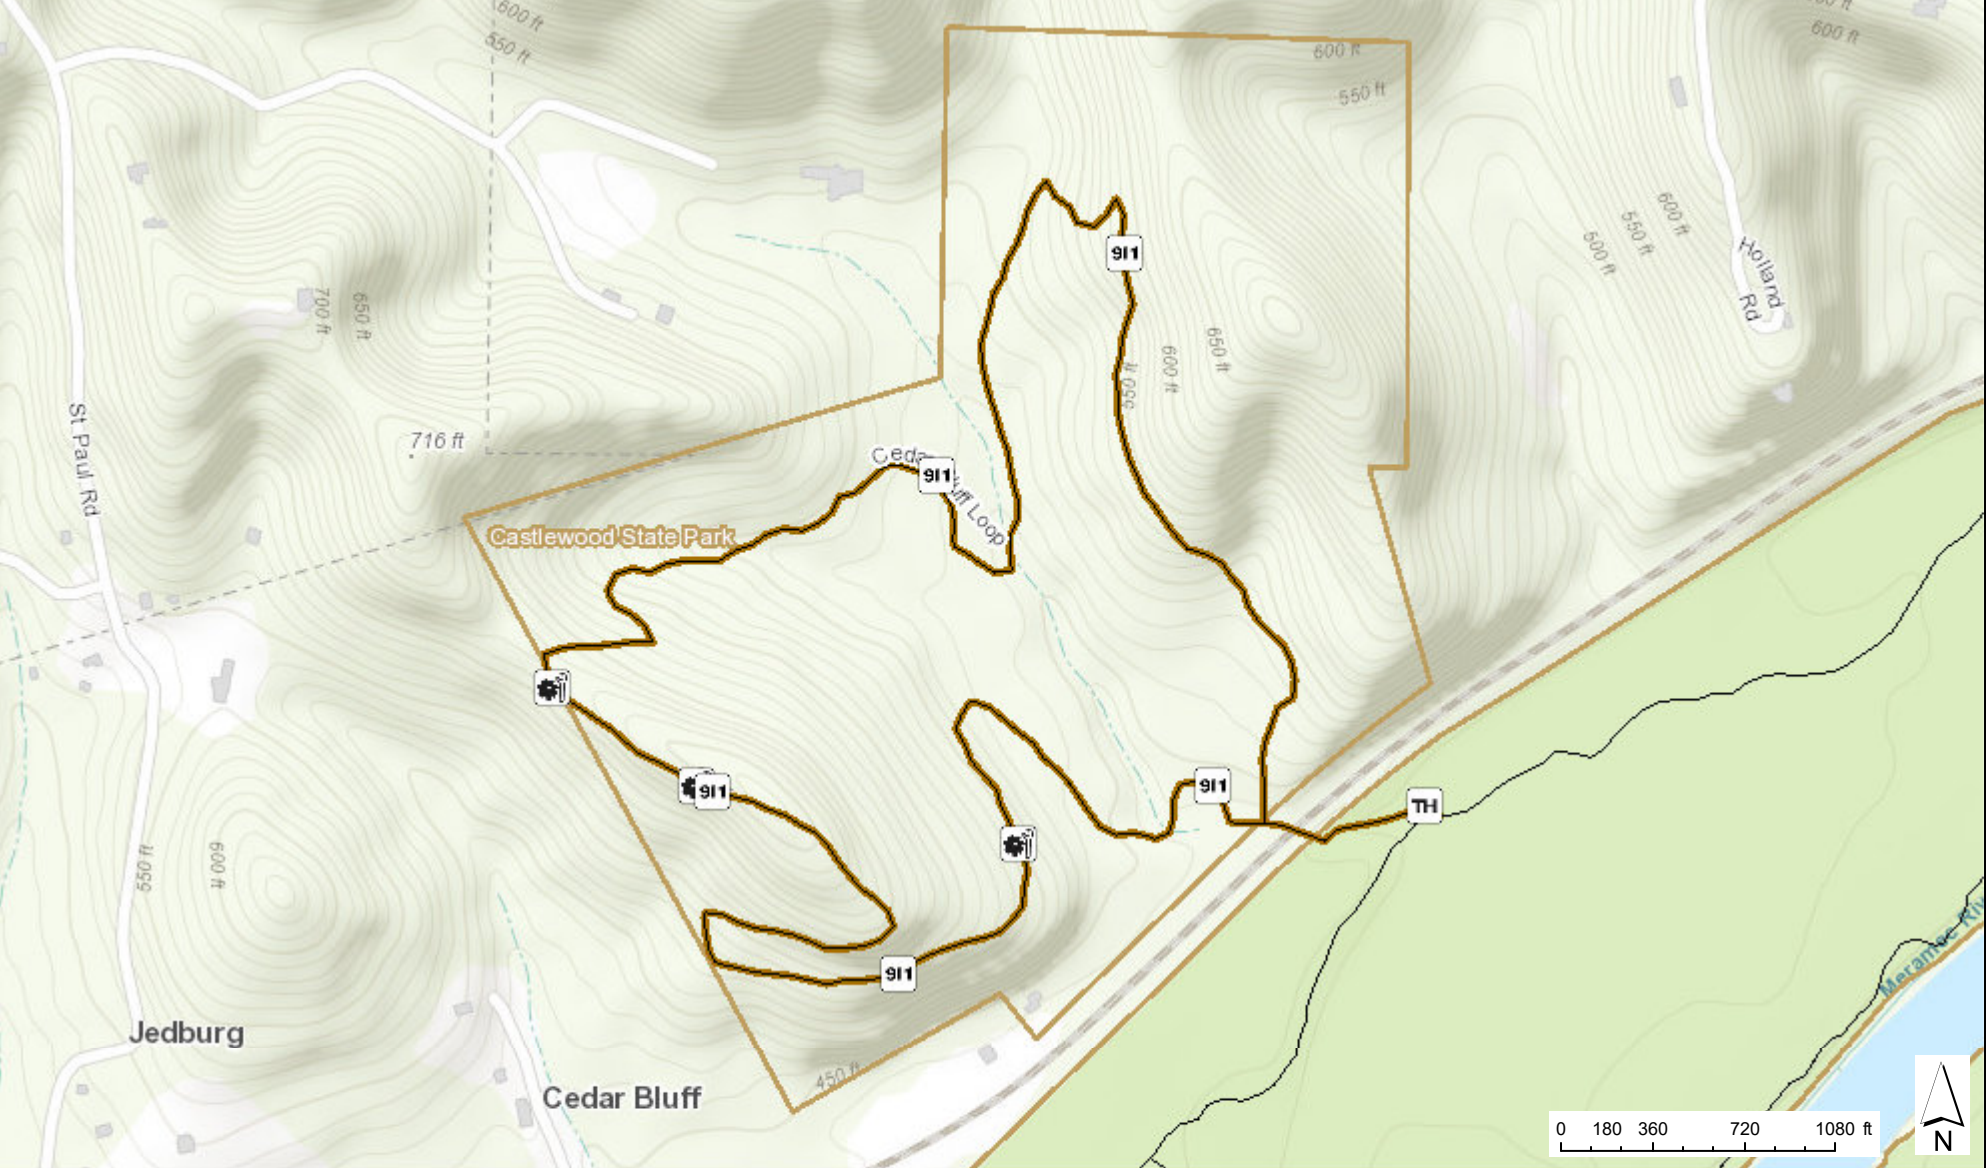

# Castlewood State Park Cedar Bluff Loop

Sources: Esri, HERE, Garmin, Intermap, increment P Corp., GEBCO, USGS, FAO, NPS, NRCAN, GeoBase, IGN, Kadaster NL, Ordnance Survey, Esri Japan, METI, Esri November 10, 2020 4:31:19 PM CDT