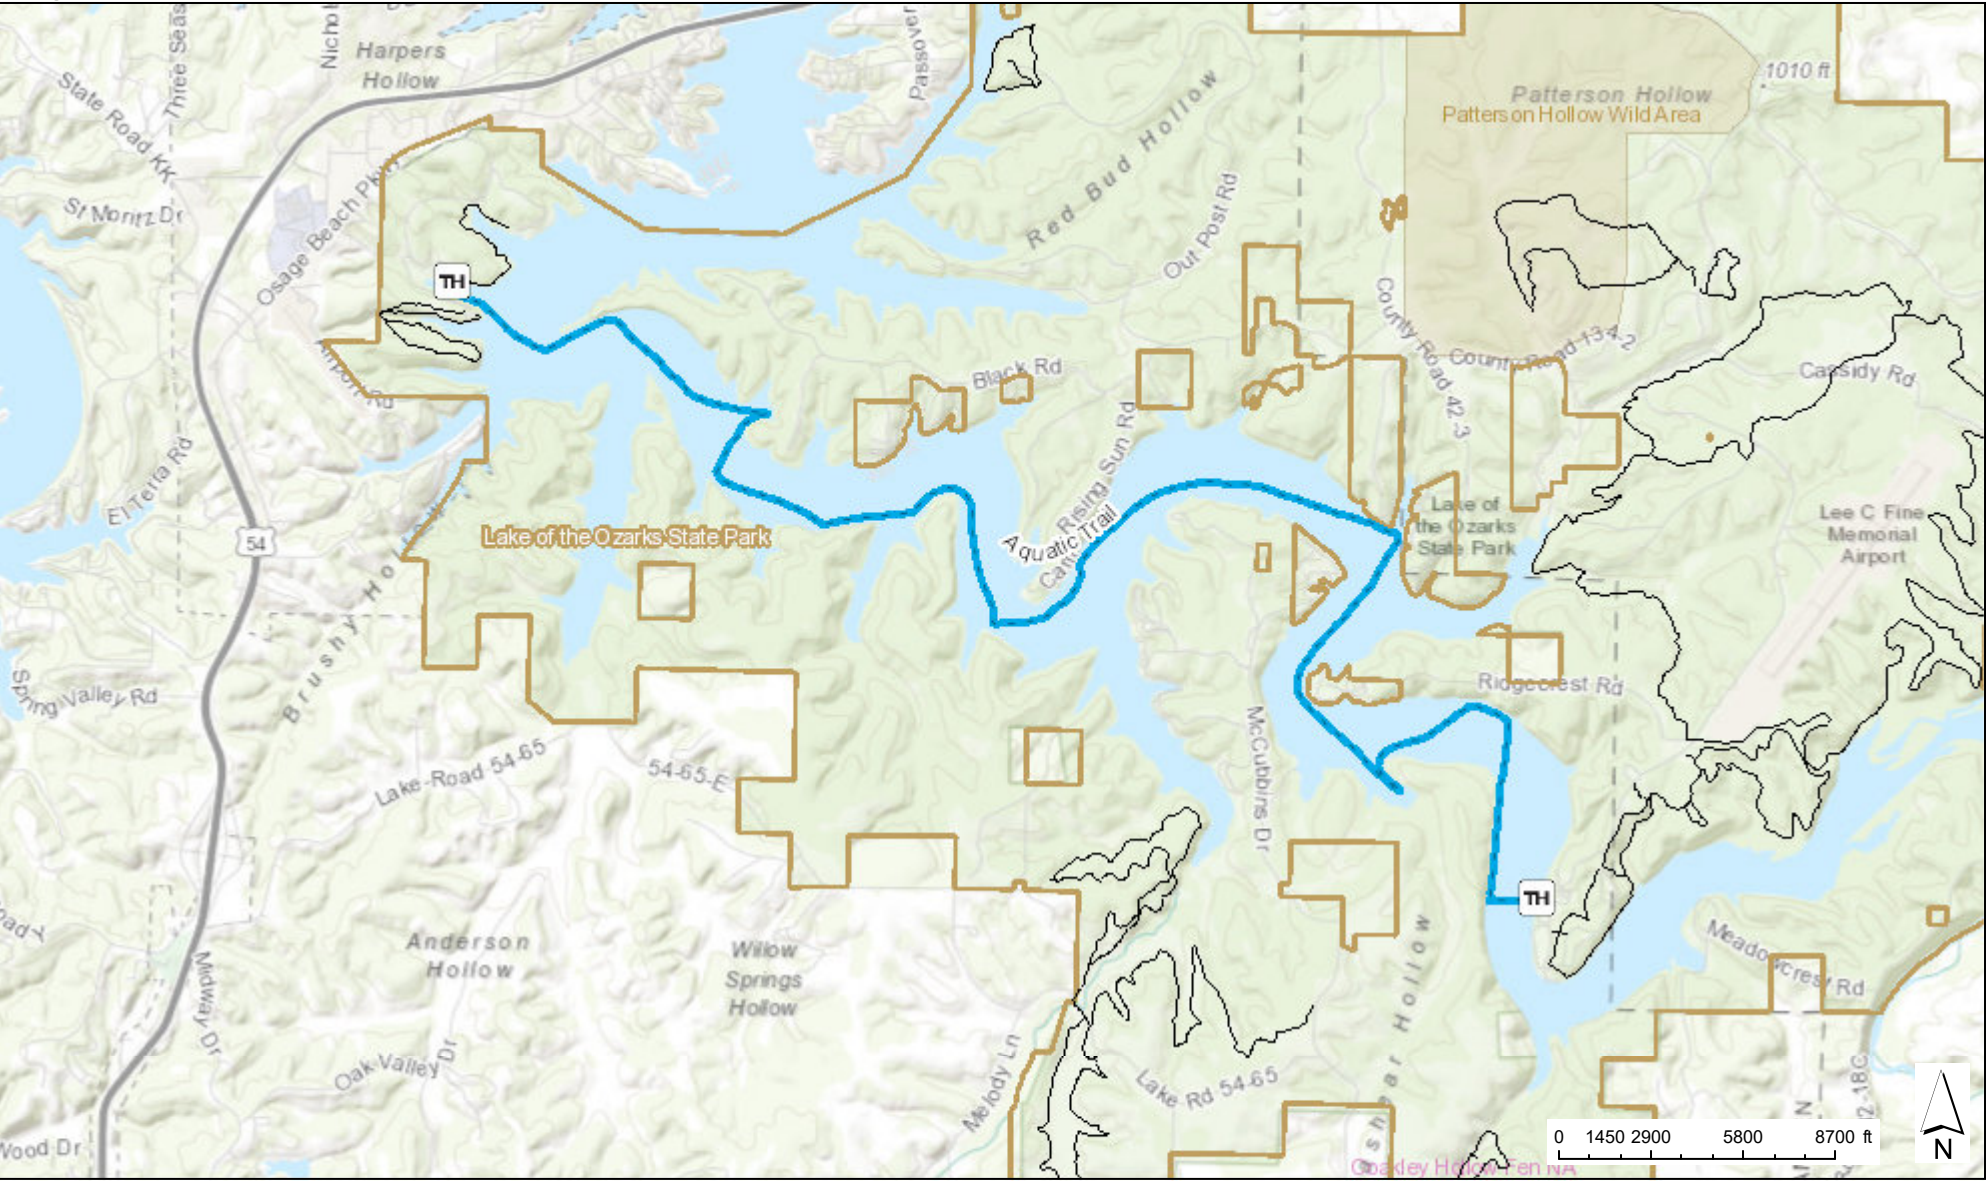

Lake of the Ozarks State Park Aquatic Trail

Sources: Esri, HERE, Garmin, Intermap, increment P Corp., GEBCO, USGS, FAO, NPS, NRCAN, GeoBase, IGN, Kadaster NL, Ordnance Survey, Esri Japan, METI, Esri November 13, 2020 10:39:41 AM CDT