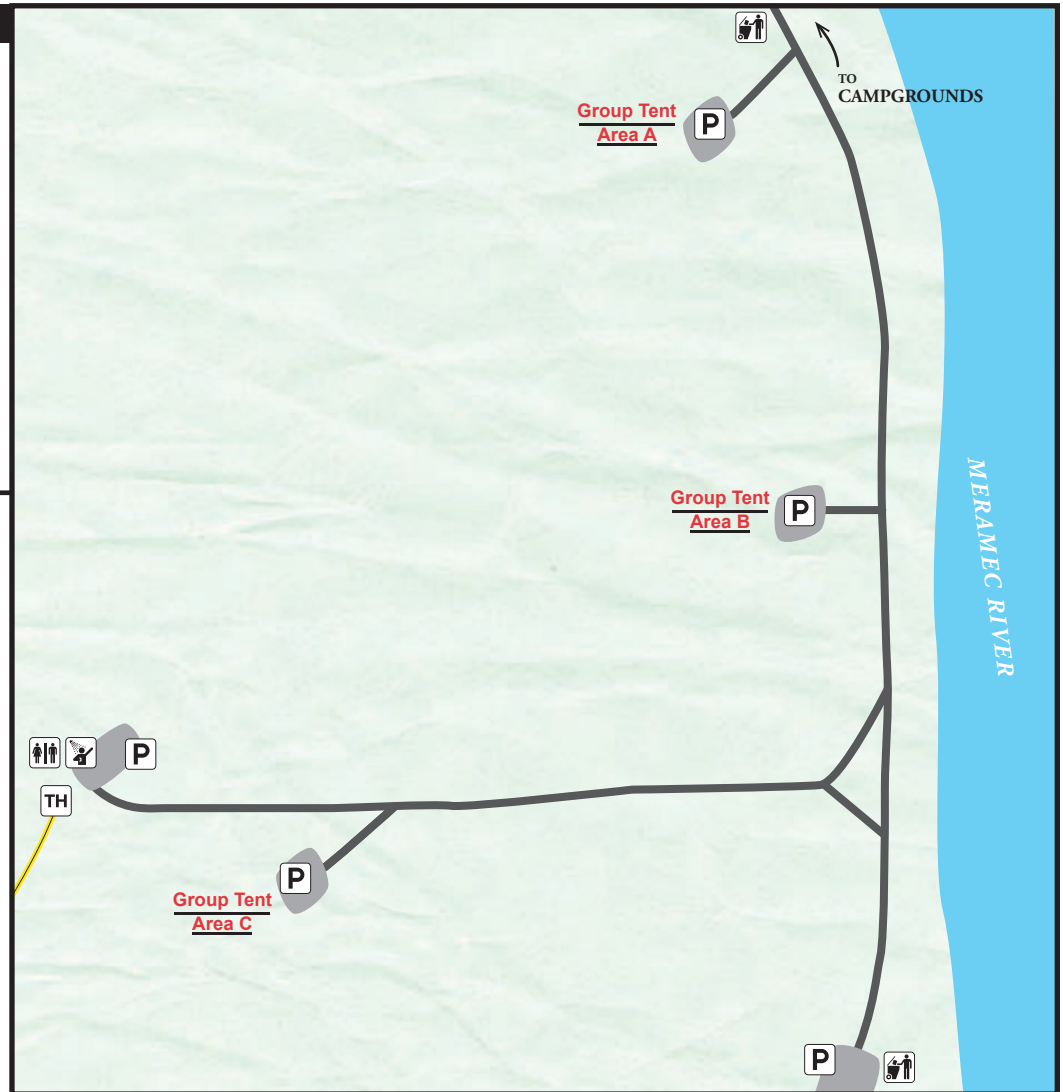

# MERAMEC STATE PARK

## Group Tent Areas

### LEGEND

-  restroom
-  showerhouse
-  trash dumpster
-  parking
-  trailhead
-  River Trail (hiking)

*All three group tent areas are reservable*

DISCLAIMER: This map is not a legal survey. The Missouri Department of Natural Resources makes no warranty, expressed or implied, as to the accuracy of the data or related materials and is not responsible for any damage or loss resulting from its use.