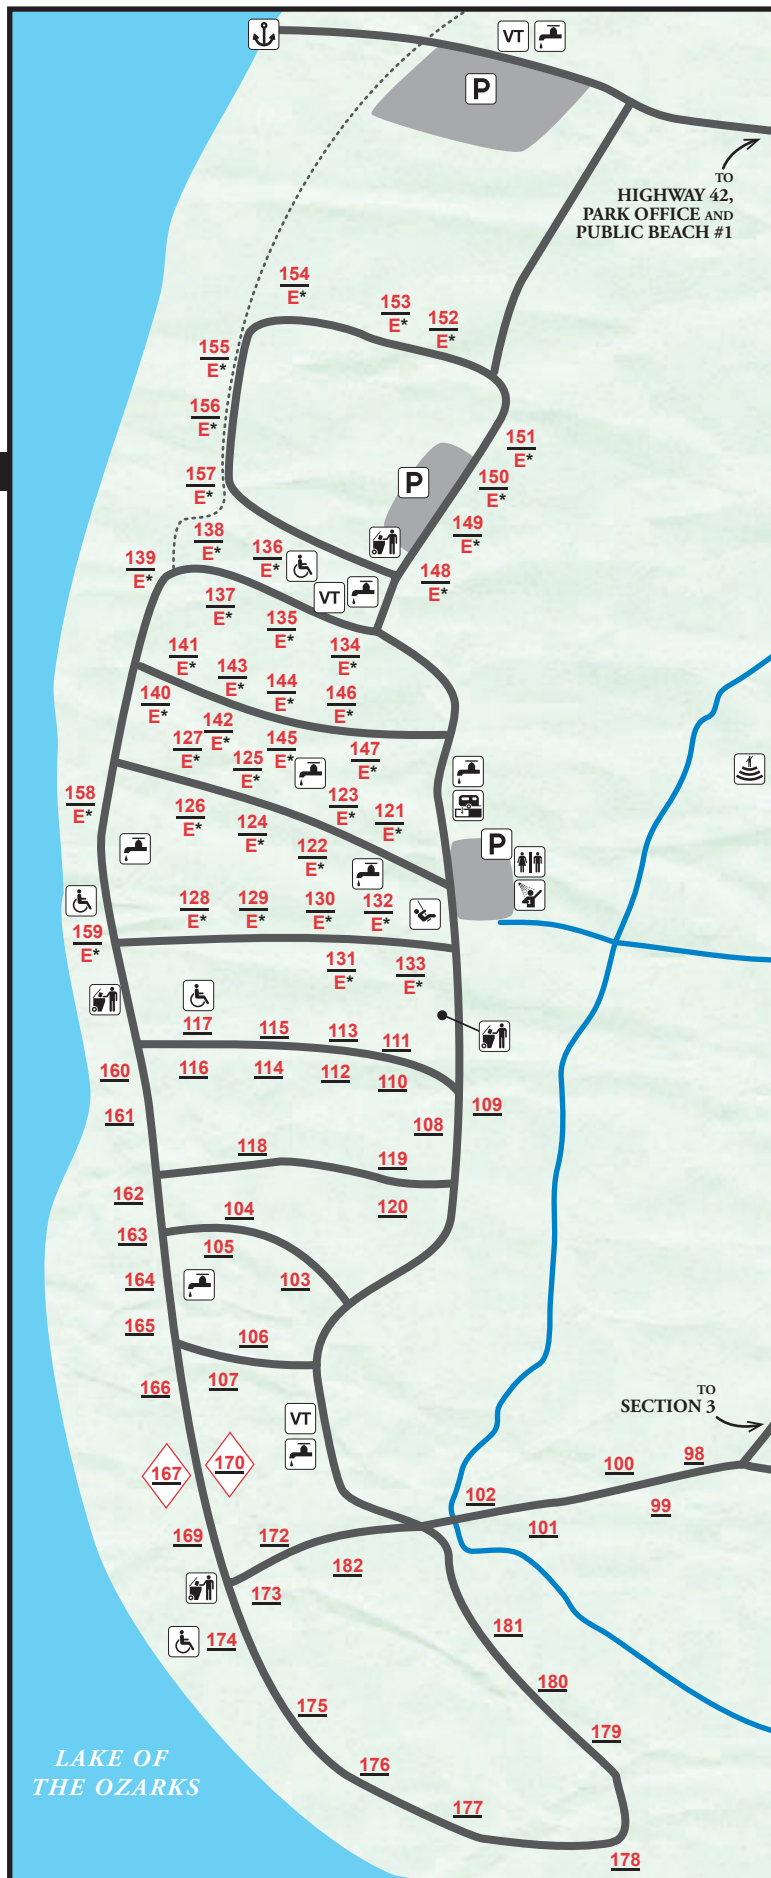

LAKE OF THE OZARKS STATE PARK

Section 4

LEGEND

- # reservable site
- E electric site
- ◆ family site
- * 50 amp service
- ♿ accessible
- 🚰 water
- 🚻 restroom
- 🚿 showerhouse
- 🚽 vault toilet
- 🗑️ dump station
- ♻️ trash dumpster
- P parking
- 🎡 playground
- 🎪 amphitheater
- ⚓ marina
- ⋯ beach walkway
- 🚶 Lakeview Bend Trail (hiking)

07/21