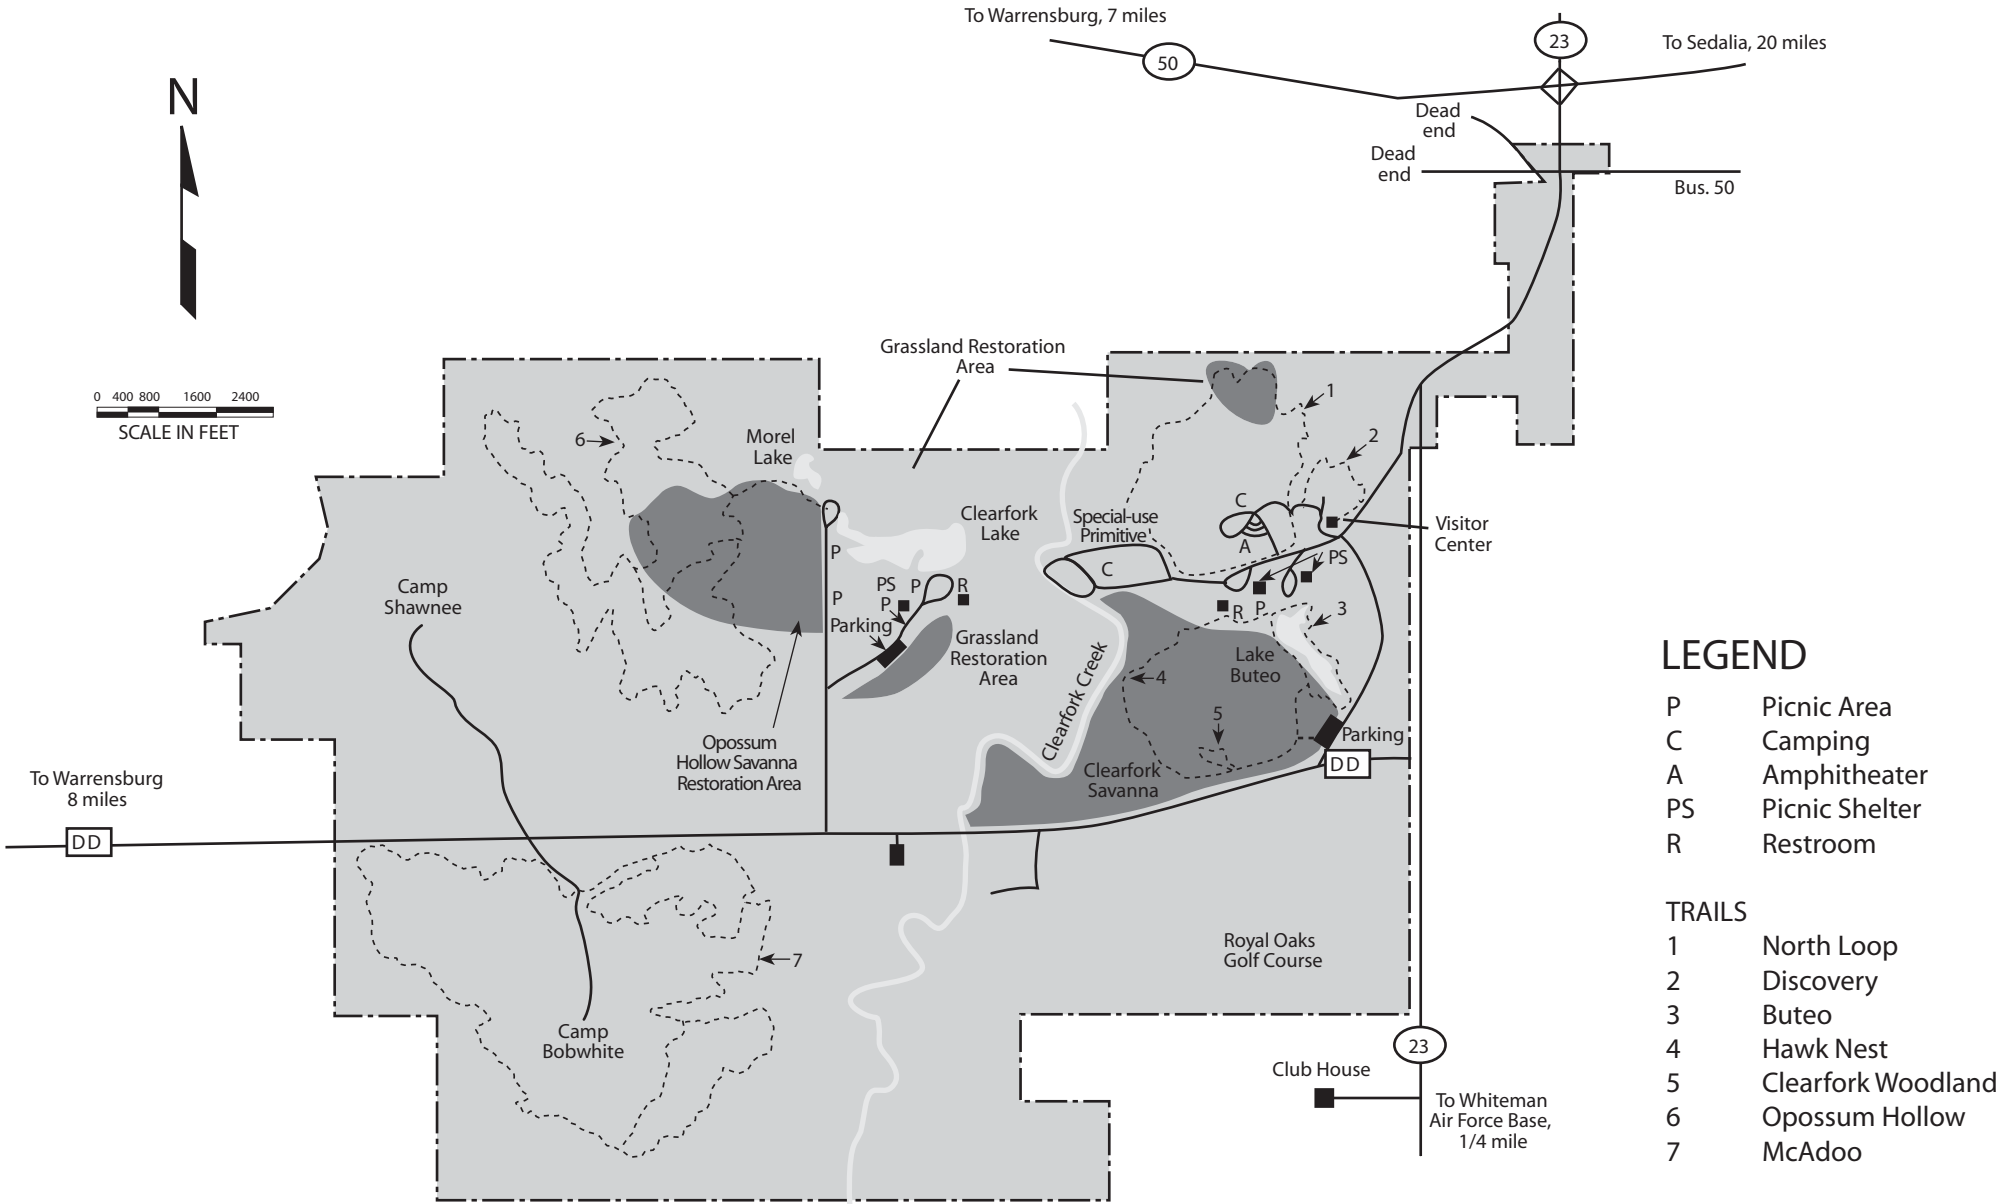

KNOB NOSTER STATE PARK

0 400 800 1600 2400
SCALE IN FEET

LEGEND

- P Picnic Area
- C Camping
- A Amphitheater
- PS Picnic Shelter
- R Restroom

TRAILS

- 1 North Loop
- 2 Discovery
- 3 Buteo
- 4 Hawk Nest
- 5 Clearfork Woodland
- 6 Opossum Hollow
- 7 McAdoo