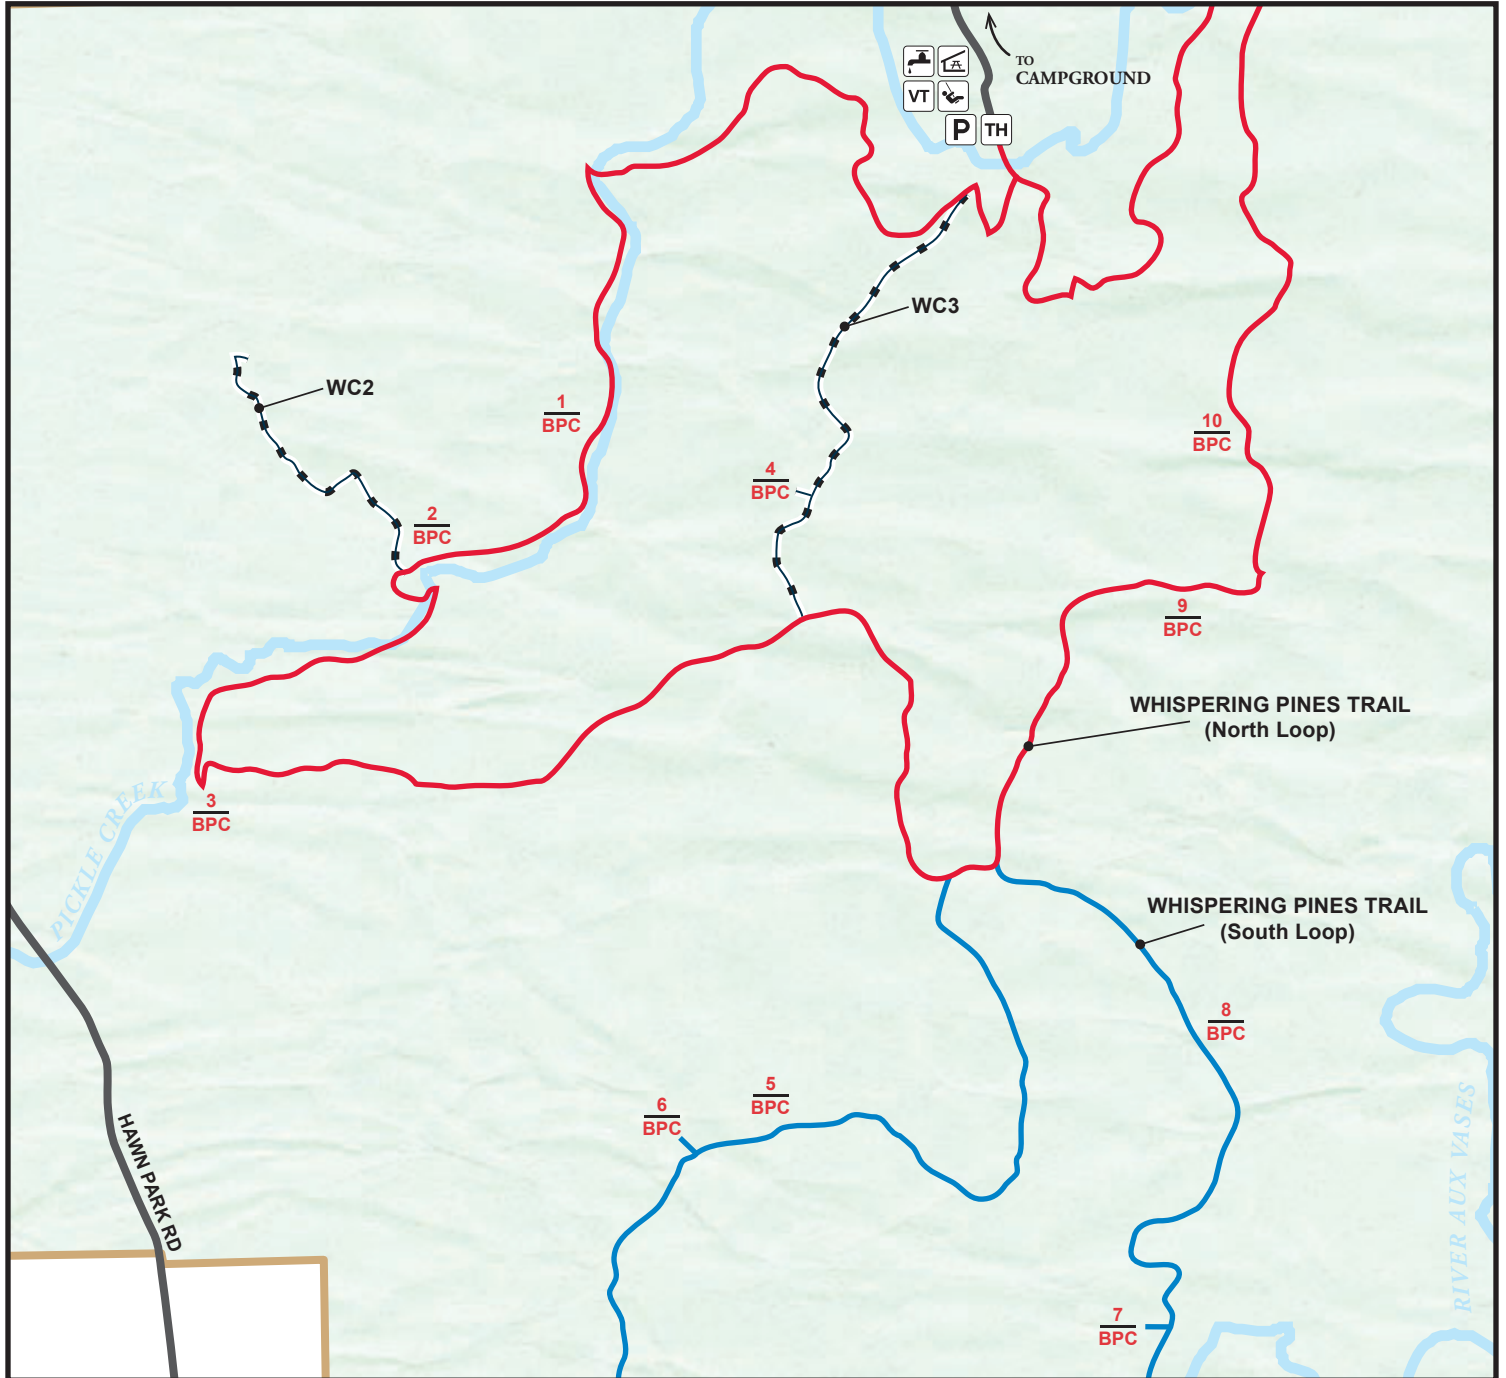

HAWN STATE PARK

Backcountry Camping

LEGEND

reservable site

BPC backcountry camping

 water

 restroom

 vault toilet

 parking

 playground

 picnic shelter

 trailhead

 park boundary

 white connector (WC)

 Whispering Pines Trail

 (hiking, backpacking)

For more information on backcountry camping, visit <https://mostateparks.com/hawn-backcountry-camping>.

 0 500 1,000
SCALE IN FEET

DISCLAIMER: This map is not a legal survey. The Missouri Department of Natural Resources makes no warranty, expressed or implied, as to the accuracy of the data or related materials and is not responsible for any damage or loss resulting from its use.