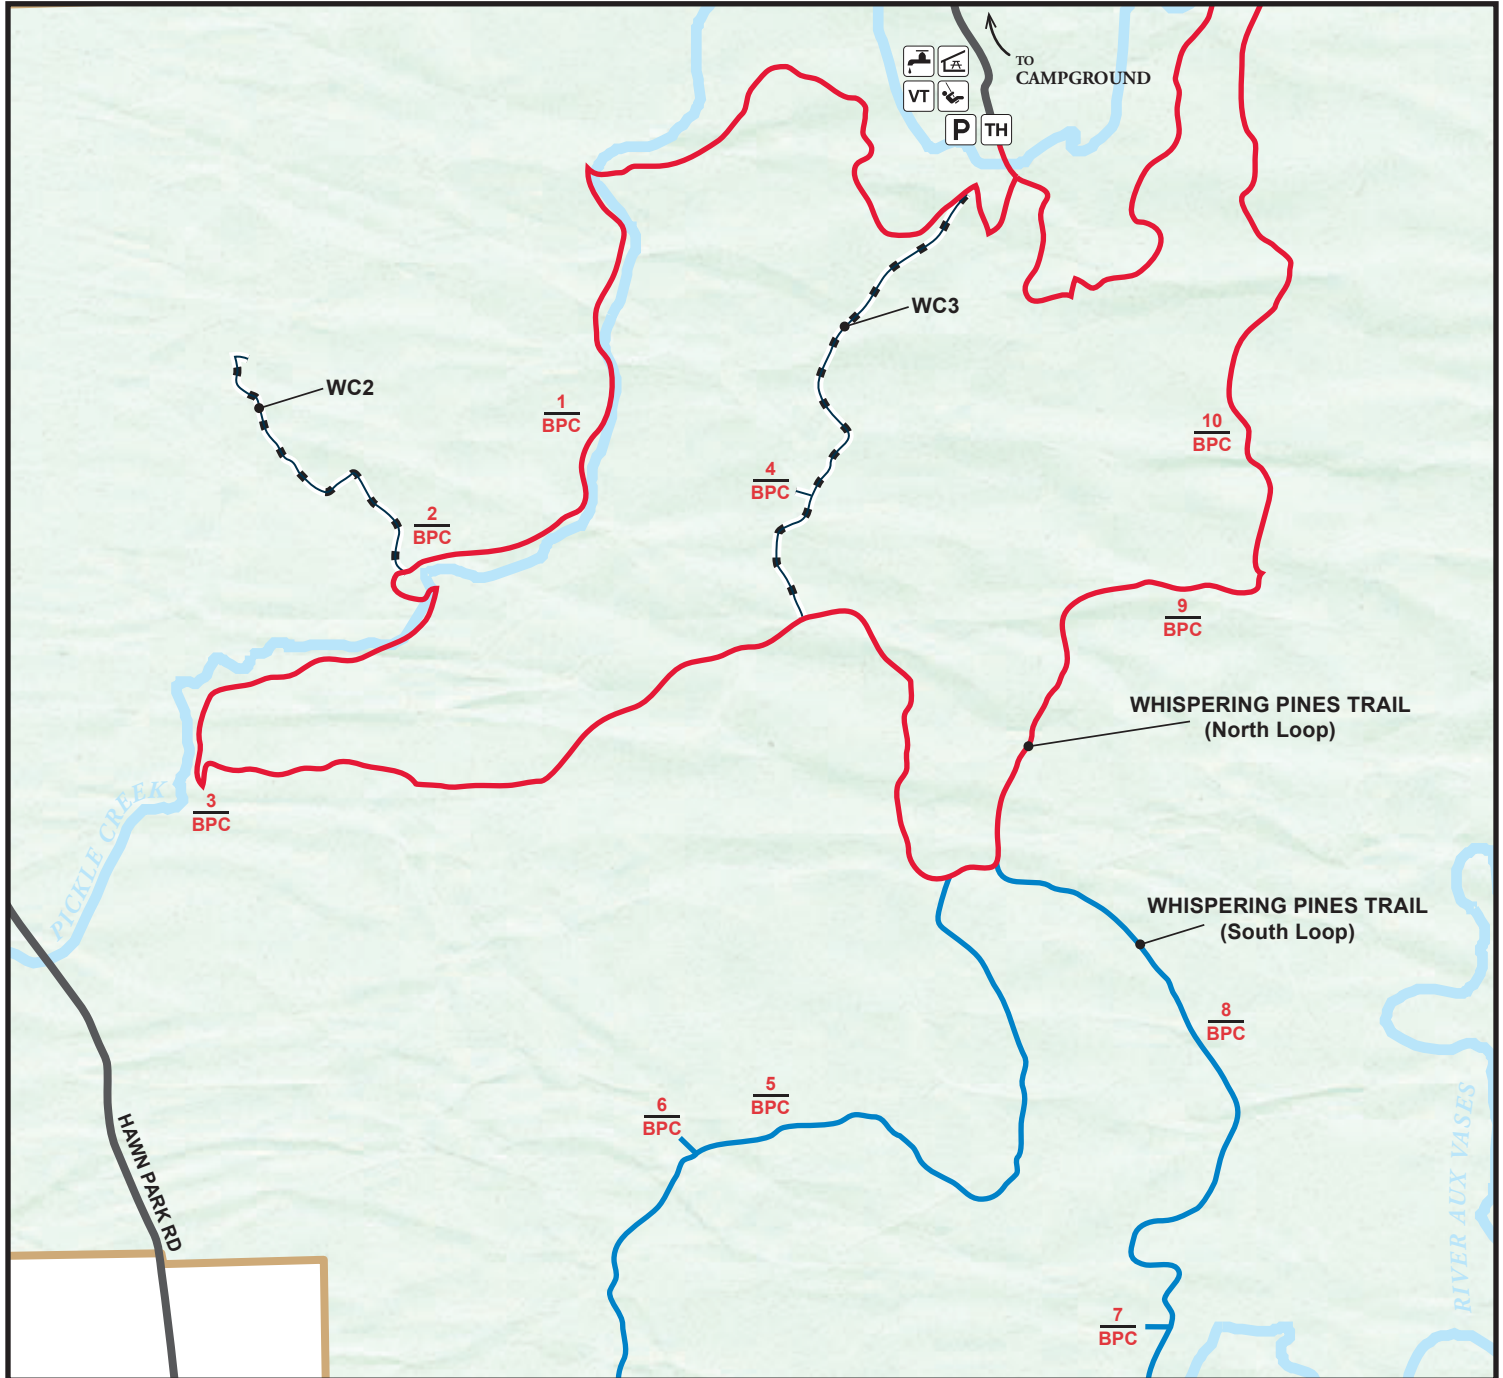

HAWN STATE PARK

Backcountry Camping

LEGEND

- # reservable site
- BPC backcountry camping
-  water
-  restroom
-  vault toilet
-  parking
-  playground
-  picnic shelter
-  trailhead
-  park boundary
-  white connector (WC)
-  Whispering Pines Trail
-  (hiking, backpacking)

DISCLAIMER: This map is not a legal survey. The Missouri Department of Natural Resources makes no warranty, expressed or implied, as to the accuracy of the data or related materials and is not responsible for any damage or loss resulting from its use. 04/22

For more information on backcountry camping, visit <https://mostateparks.com/hawn-backcountry-camping>.