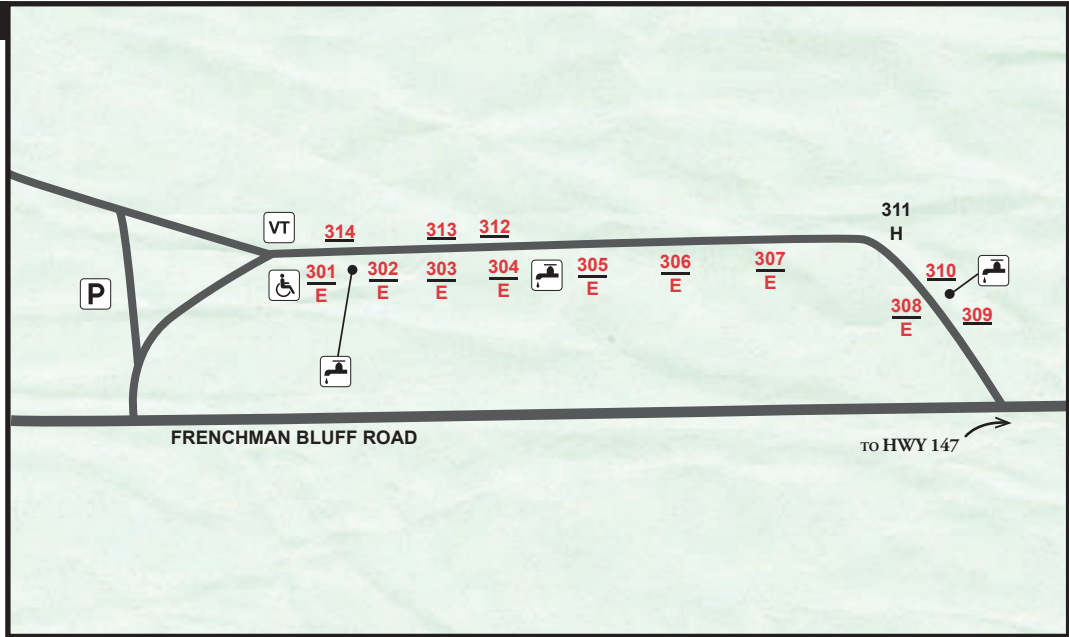

CUIVRE RIVER STATE PARK

Equestrian Campground

LEGEND

- # reservable site
- # basic site
- E electric site
- accessible
- H campground host
- parking
- water
- vault toilet

DISCLAIMER: This map is not a legal survey. The Missouri Department of Natural Resources makes no warranty, expressed or implied, as to the accuracy of the data or related materials and is not responsible for any damage or loss resulting from its use.