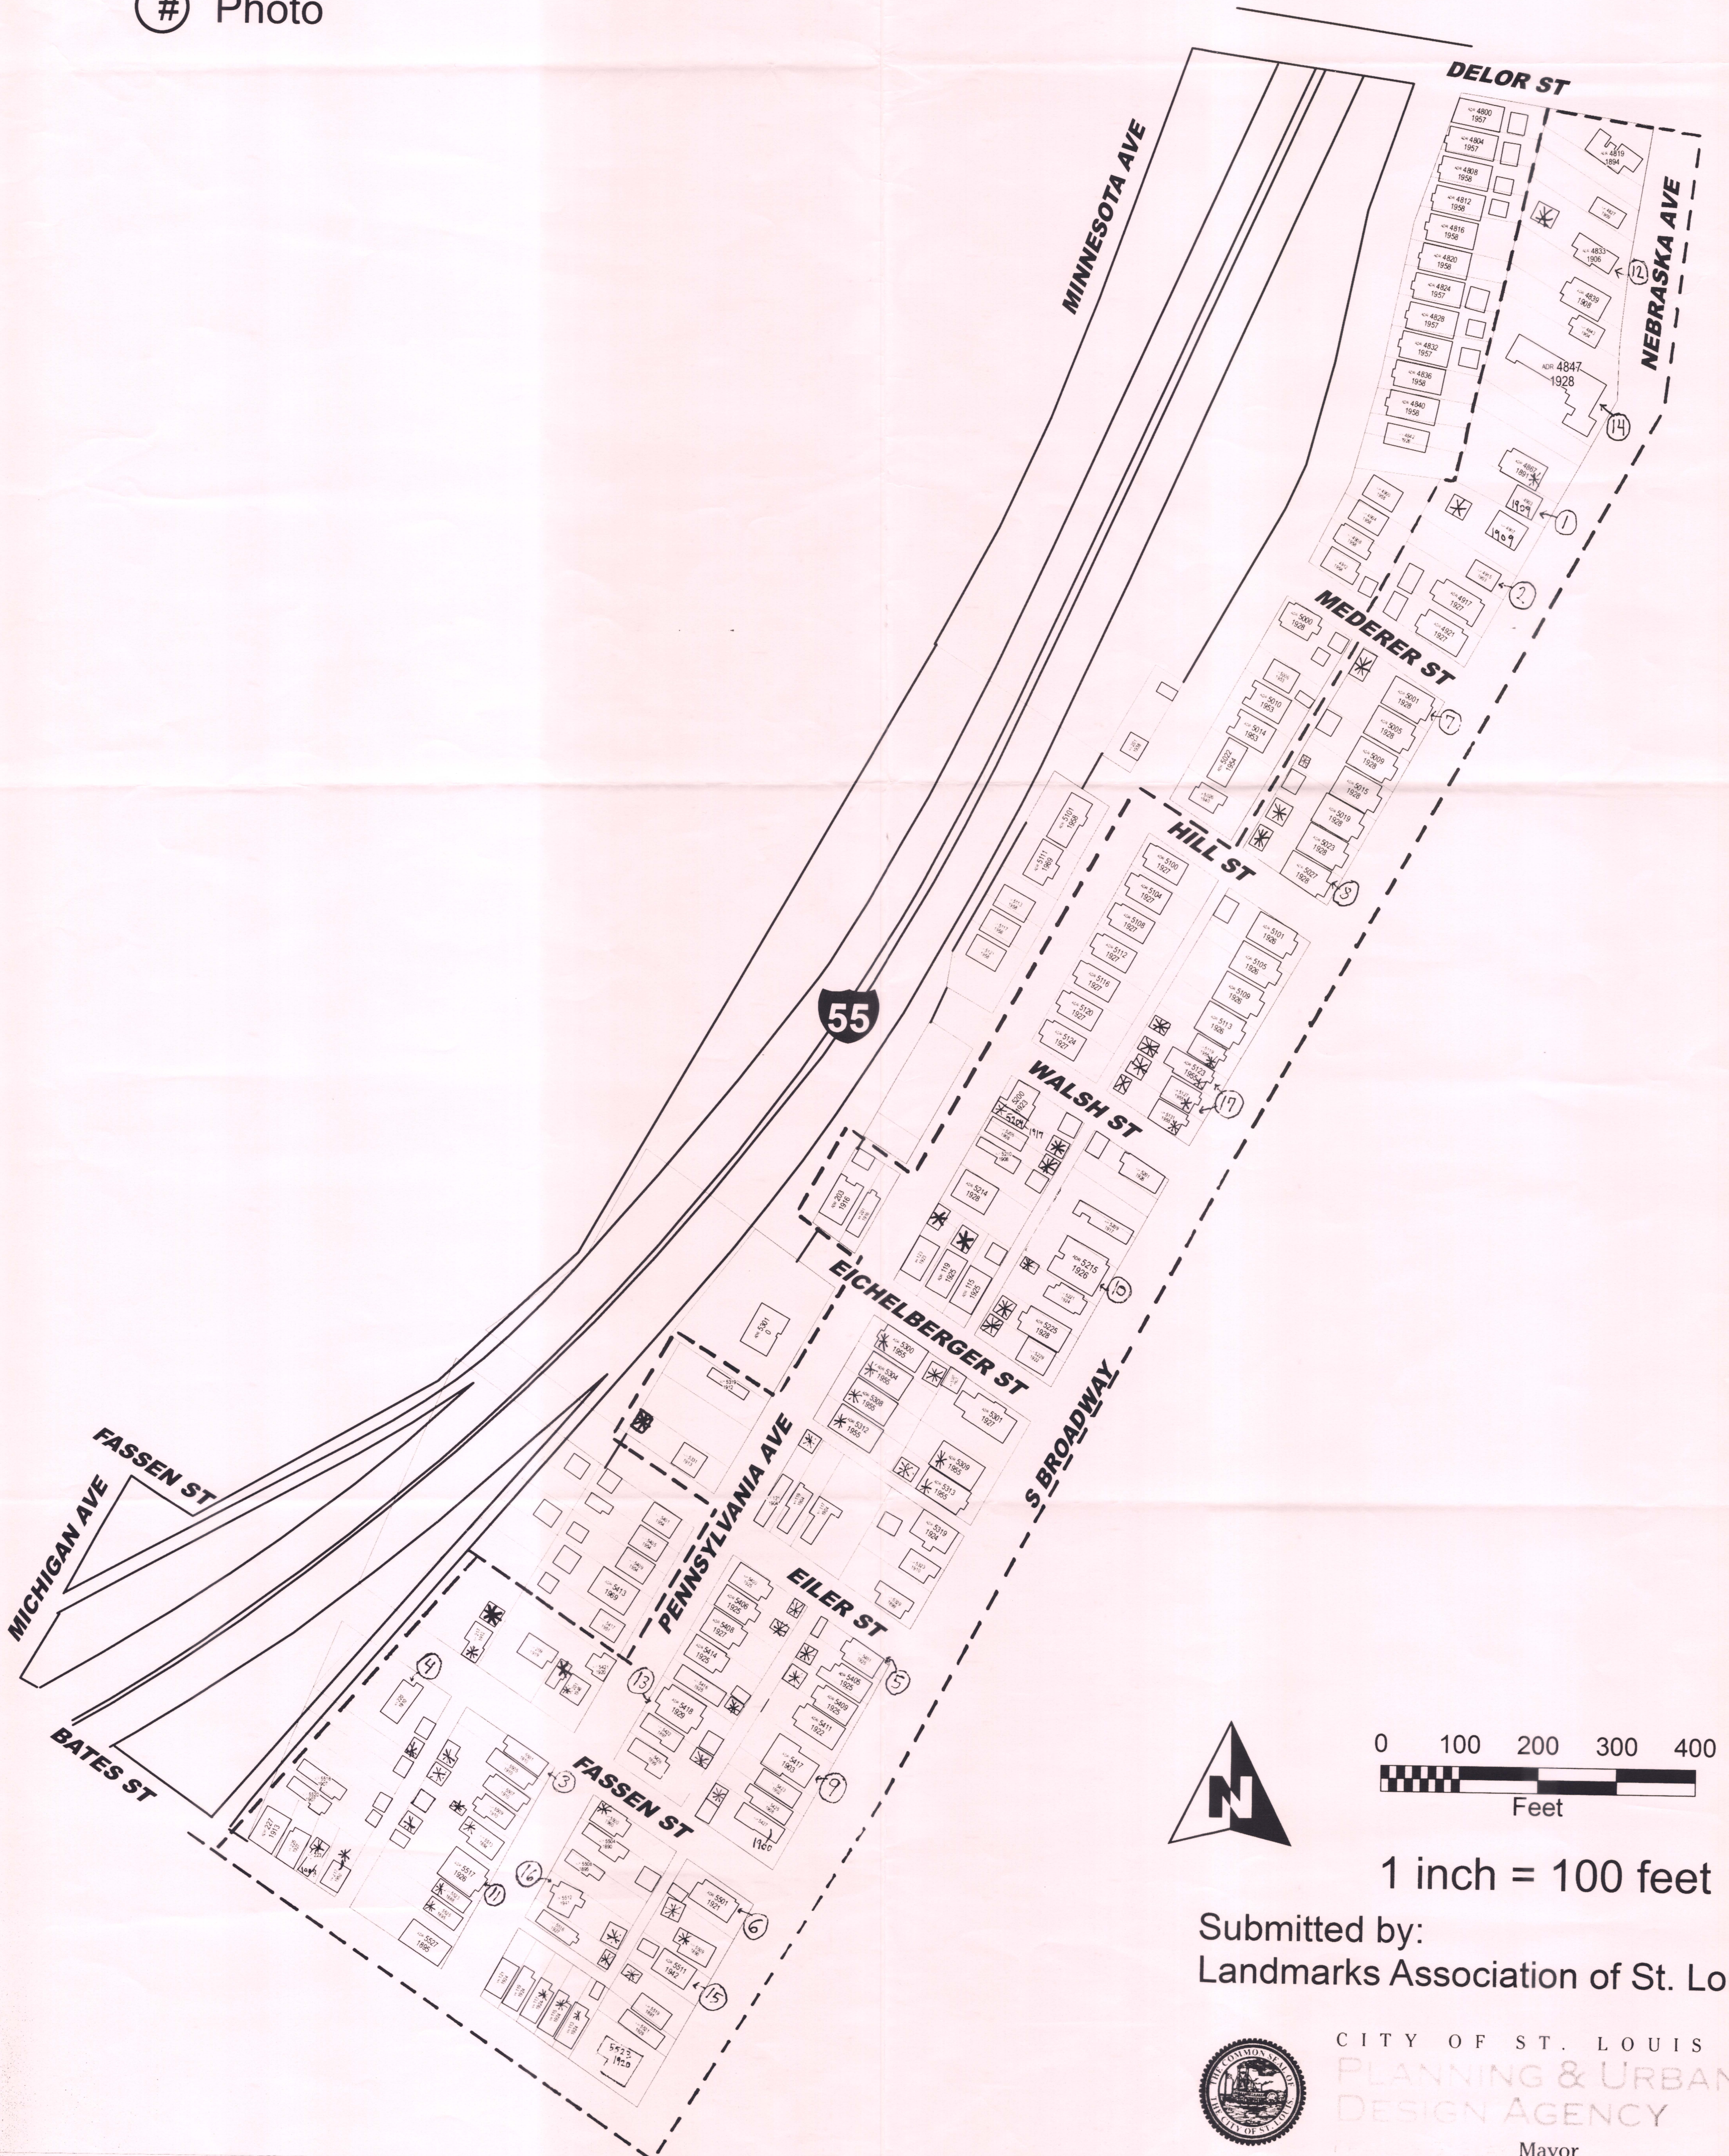

Central Carondelet Historic District (Boundary Increase IV) St. Louis [Independent City], Missouri

Generated 31 March, 2011

-  Contributing to Historic District
-  Non-Contributing to Historic District
-  District Boundary
-  Photo