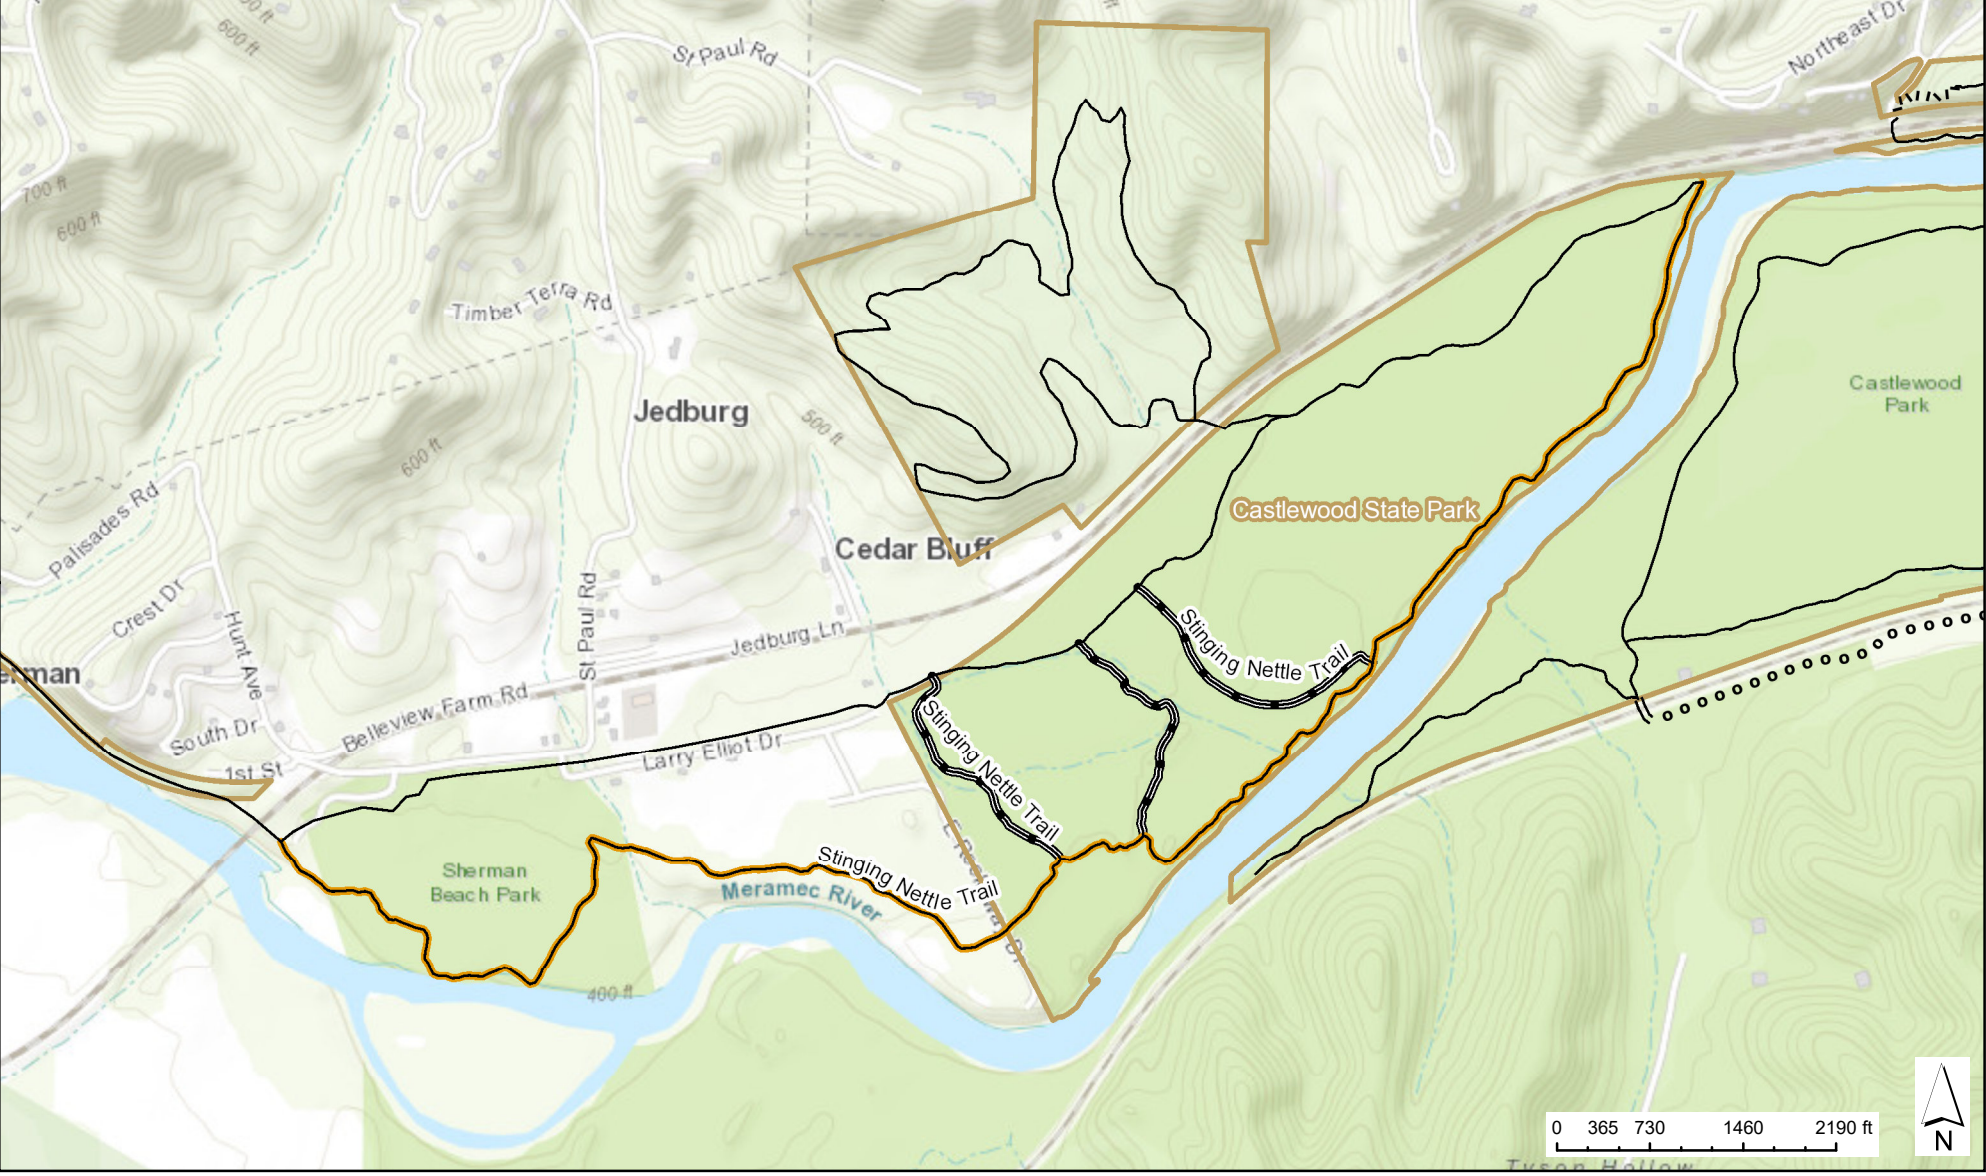

Castlewood State Park  
**Stinging Nettle Trail**

Sources: Esri, HERE, Garmin, Intermap, increment P Corp., GEBCO, USGS, FAO, NPS, NRCAN, GeoBase, IGN, Kadaster NL, Ordnance Survey, Esri Japan, METI, Esri April 27, 2021 2:55:12 PM CDT