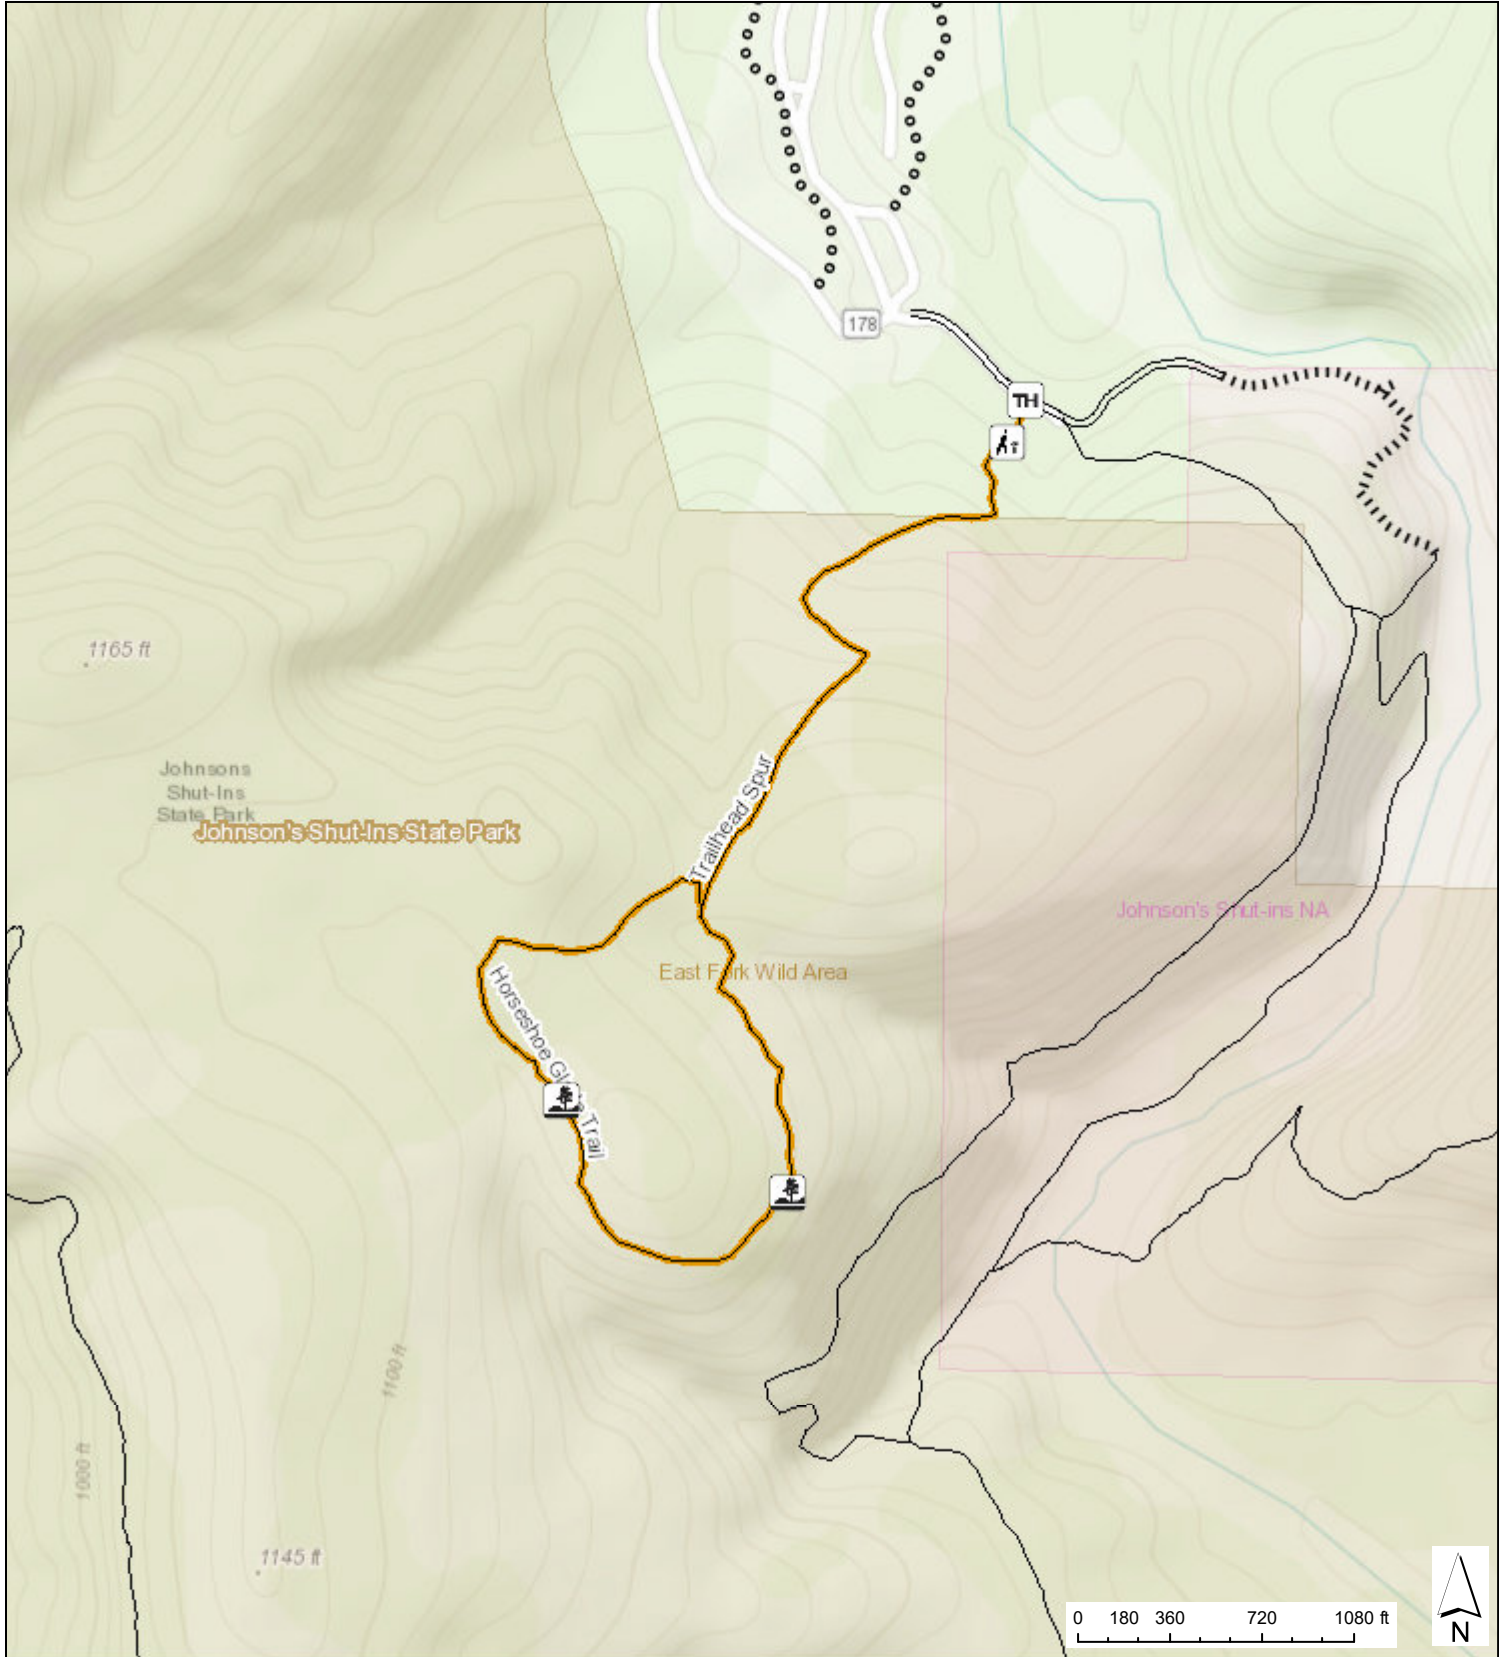

# Johnson's Shut-Ins State Park Horseshoe Glade Trail

Sources: Esri, HERE, Garmin, Intermap, increment P Corp., GEBCO, USGS, FAO, NPS, NRCAN, GeoBase, IGN, Kadaster NL, Ordnance November 13, 2020 10:01:30 AM CDT