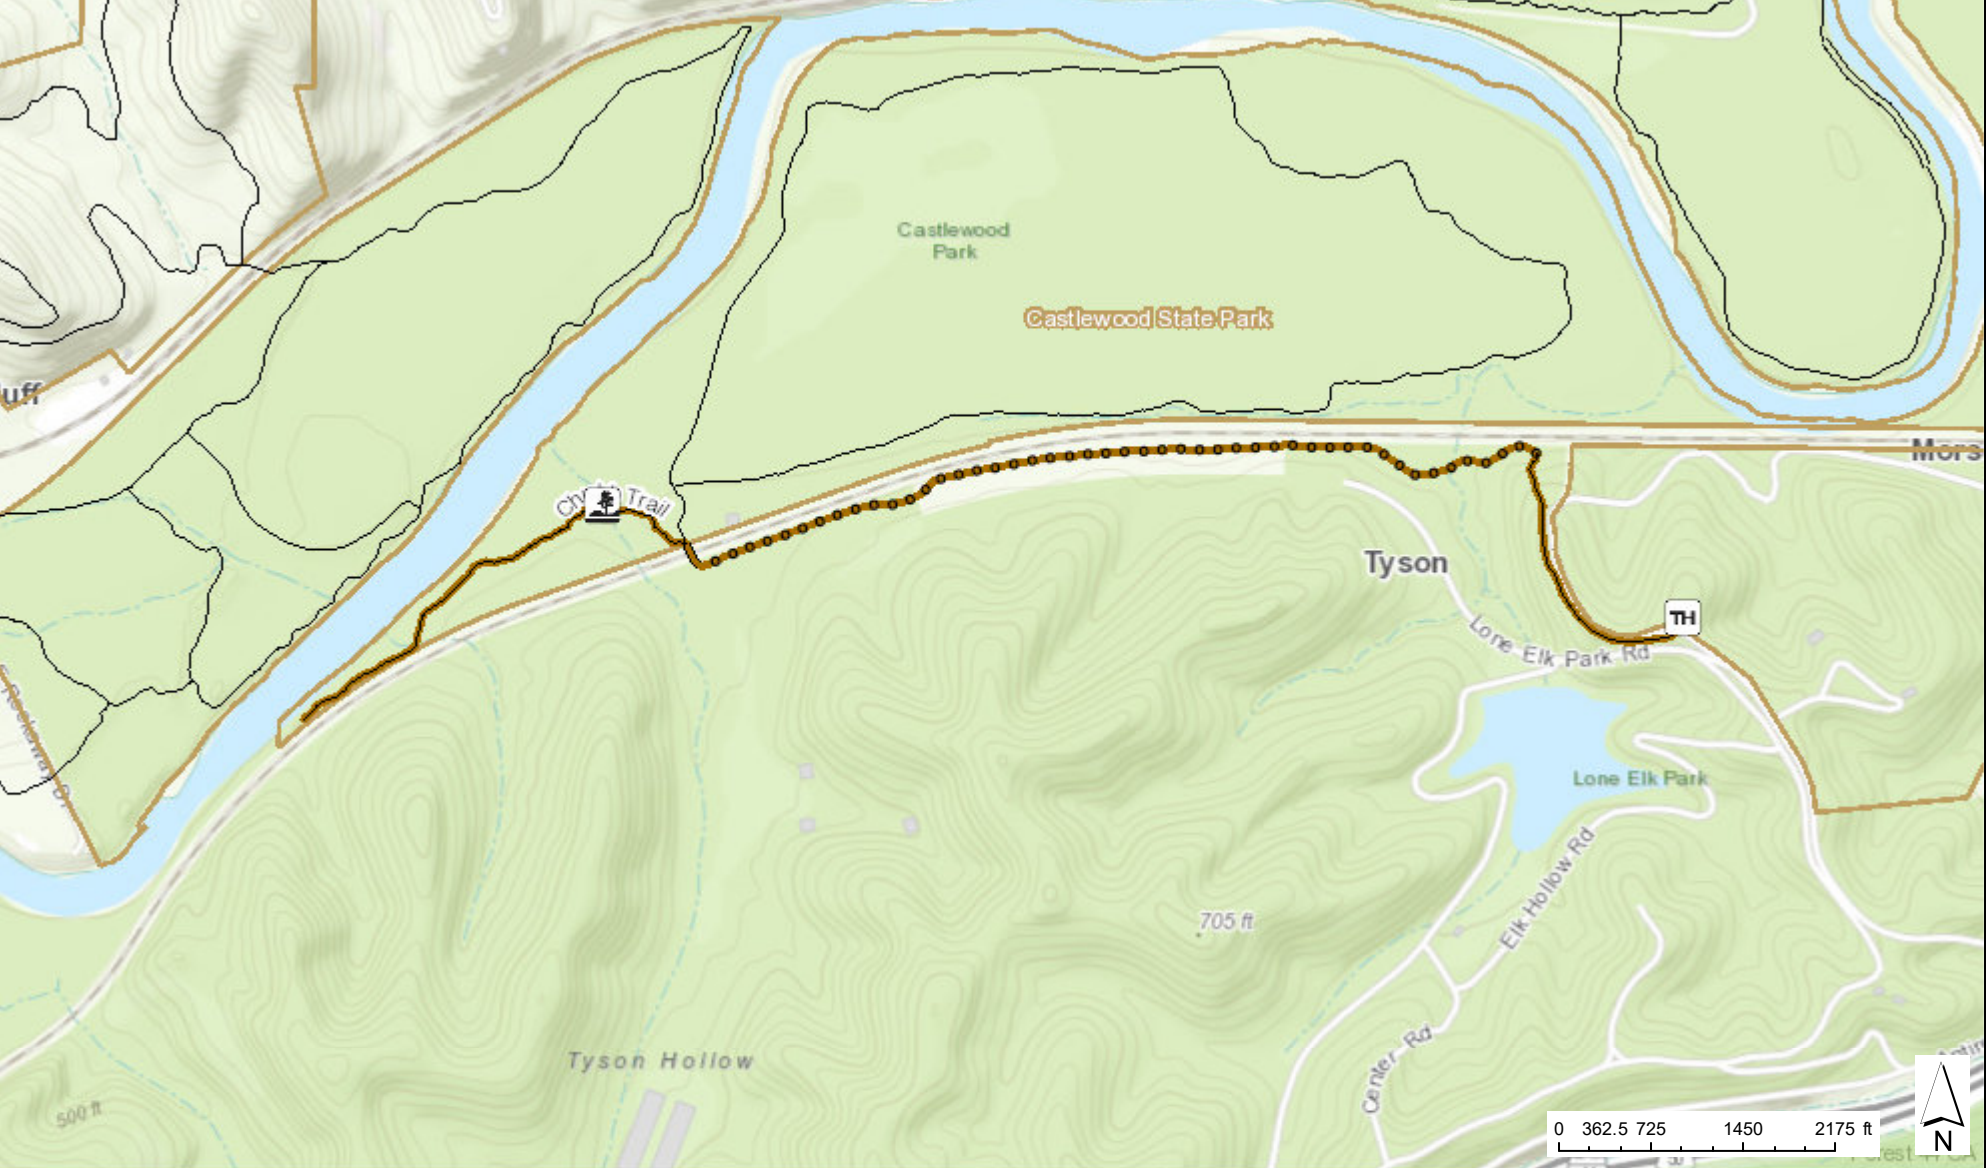

Castlewood State Park
Chubb Trail

Sources: Esri, HERE, Garmin, Intermap, increment P Corp., GEBCO, USGS, FAO, NPS, NRCAN, GeoBase, IGN, Kadaster NL, Ordnance Survey, Esri Japan, METI, Esri November 10, 2020 4:32:18 PM CDT