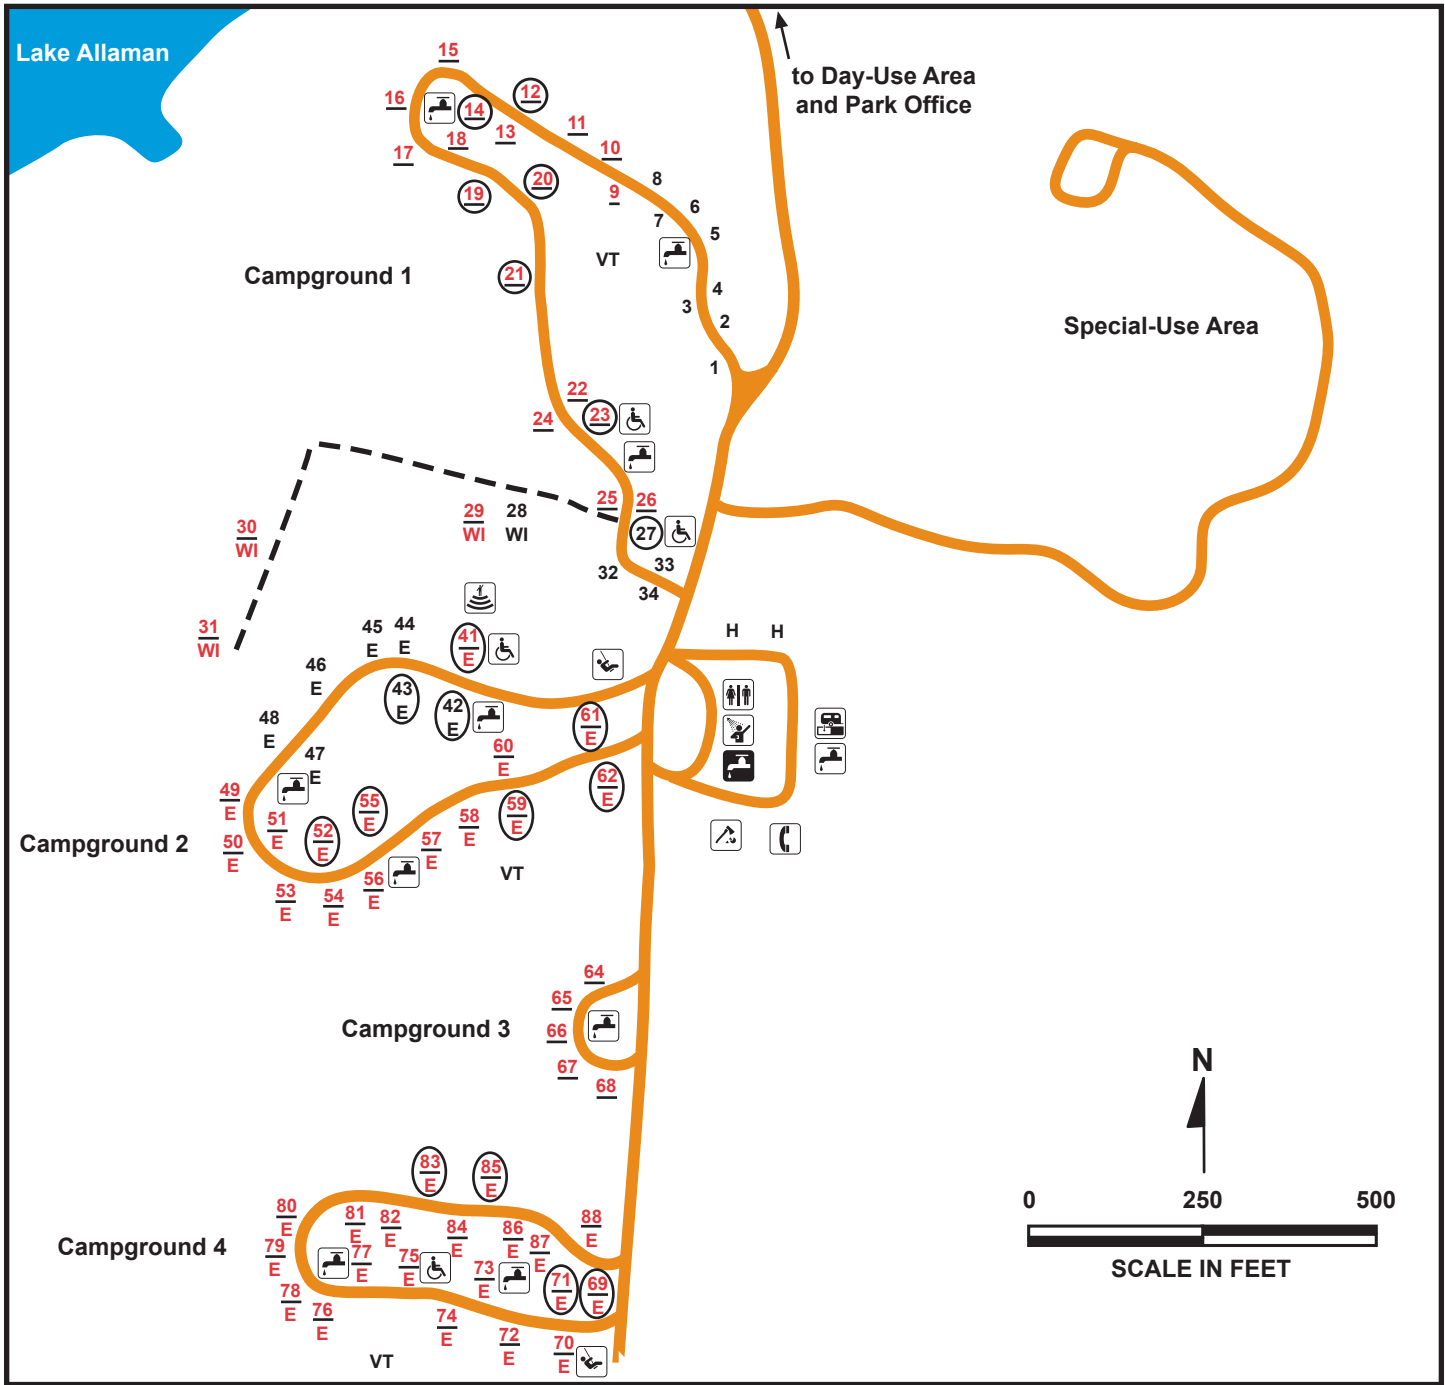

WALLACE STATE PARK Campgrounds

09/09

LEGEND

- | | | | |
|---------------------|-------------------|-----------------|--------------|
| # reservable site | H campground host | showerhouse | playground |
| # basic site | accessible | VT vault toilet | amphitheater |
| E electric site | water | dump station | |
| # pull-through site | frost-free water | woodlot | |
| WI walk-in site | restroom | telephone | |