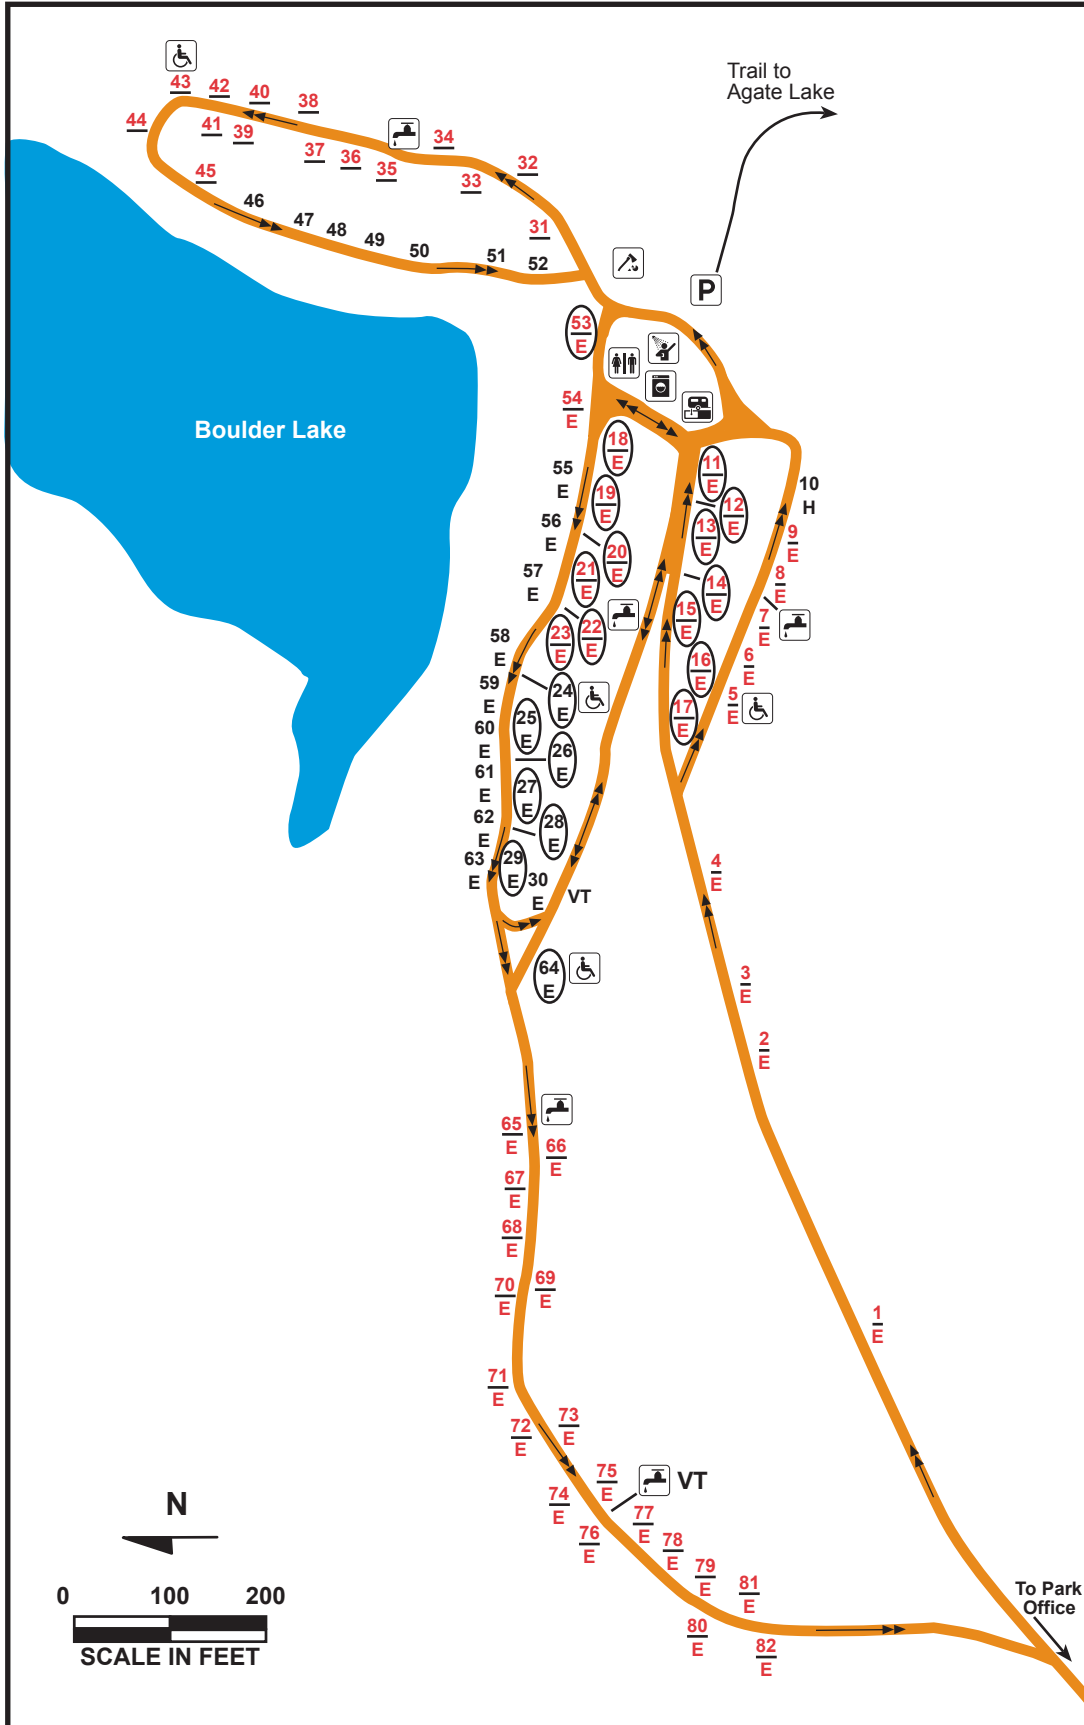

WAKONDA STATE PARK Campground

LEGEND

- # reservable site
- # basic site
- E electric site
- Ⓜ pull-through site
- H campground host
- ♿ accessible
- 💧 water
- 🚻 restroom
- 🚿 showerhouse
- 🧺 laundry
- 🚽 vault toilet
- 🗑️ dump station
- 🌳 woodlot
- P parking