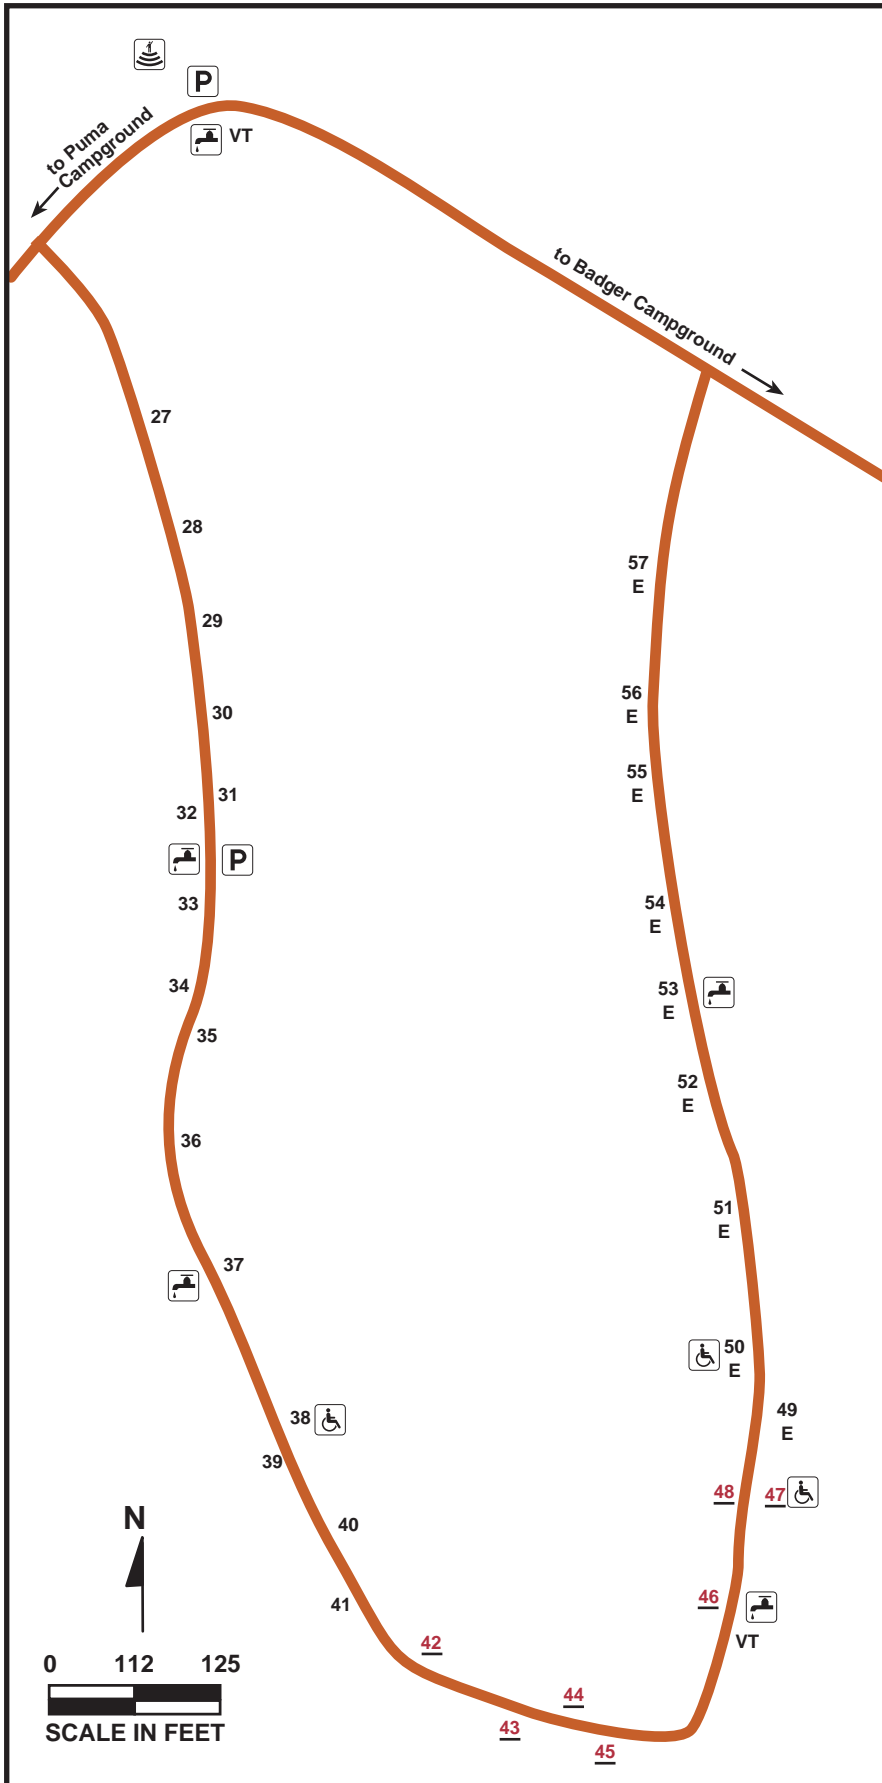

MARK TWAIN STATE PARK

Coyote Campground

LEGEND

- # reservable site
- # basic site
- E electric site
- accessible
- water
- VT vault toilet
- P parking
- amphitheater

Missouri Department
of Natural Resources
Division of State Parks