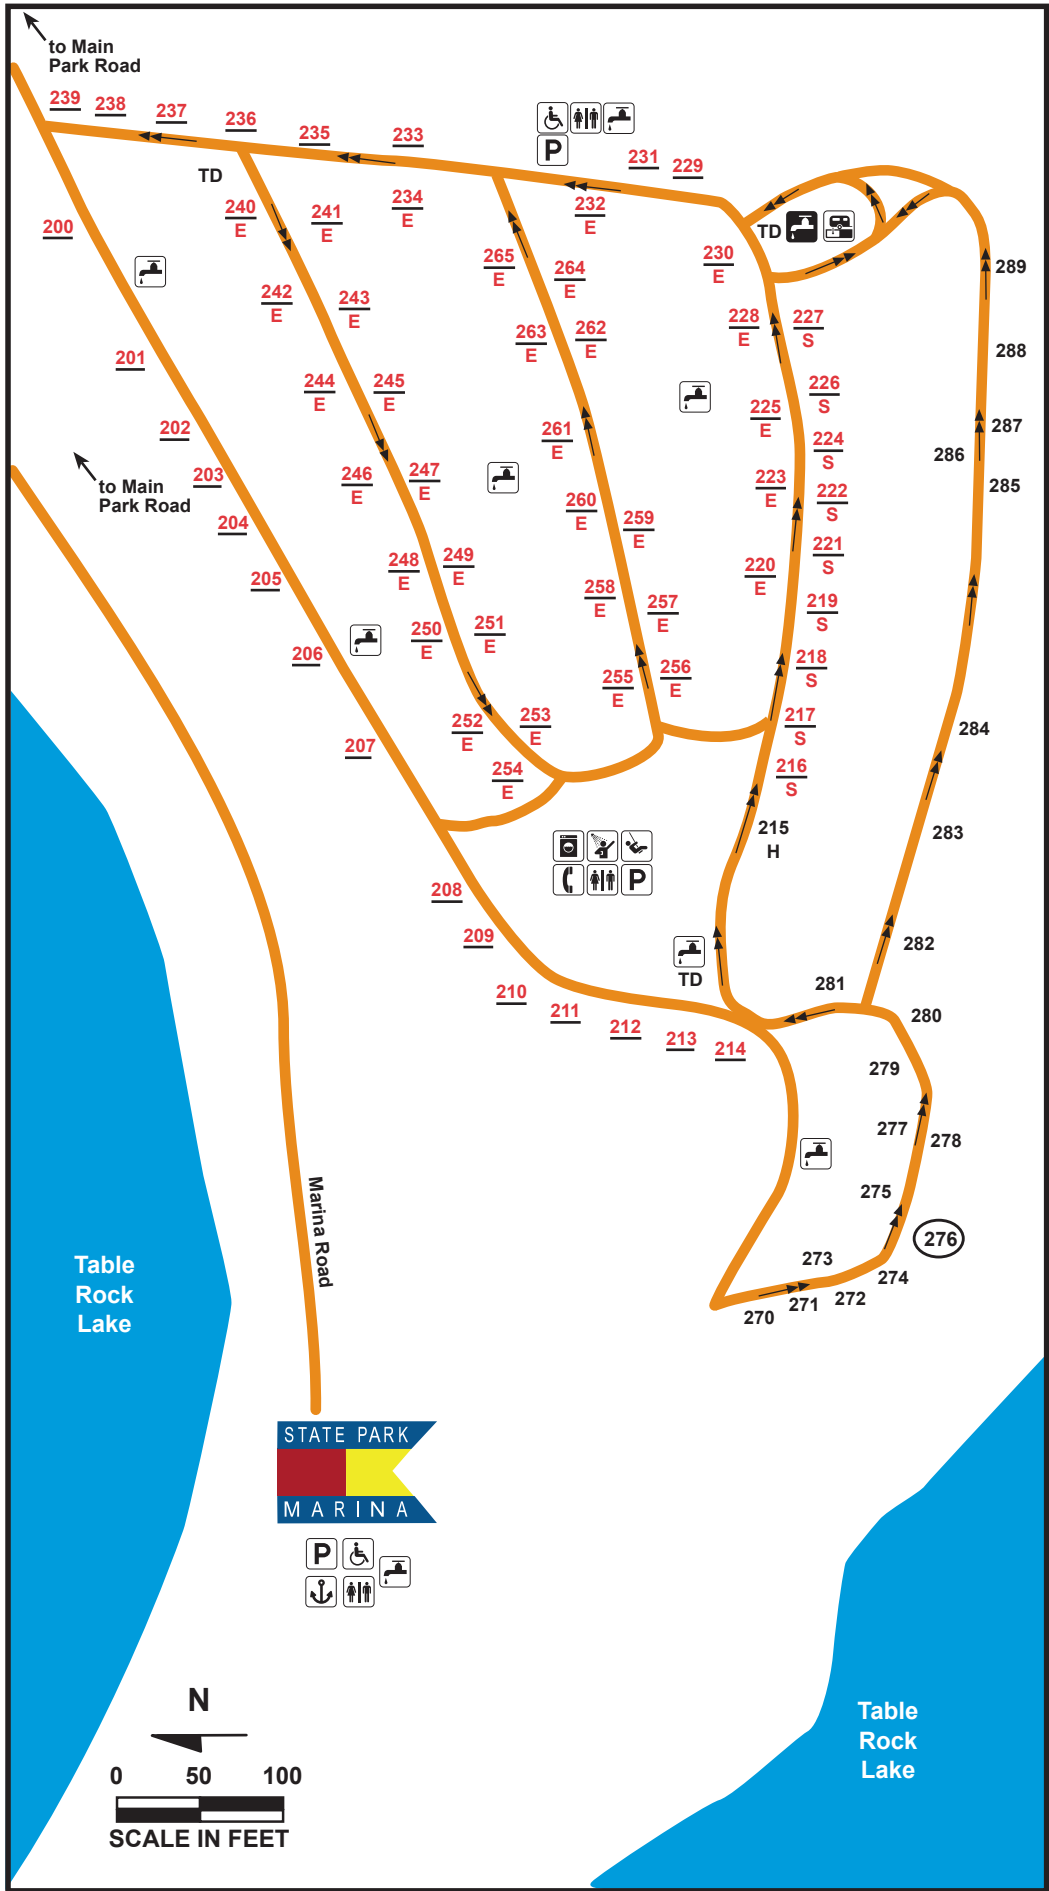

TABLE ROCK STATE PARK Campground 2

LEGEND

- # reservable site
- # basic site
- E electric site
- S sewer/electric/water site
- Ⓜ pull-through site
- H campground host
- ♿ accessible
- 🚰 water
- ❄️ frost-free water
- 🚻 restroom
- 🚿 showerhouse
- 🧺 laundry
- 🗑️ dump station
- TD trash dumpster
- P parking
- ☎️ telephone
- 🎡 playground
- ⚓ marina