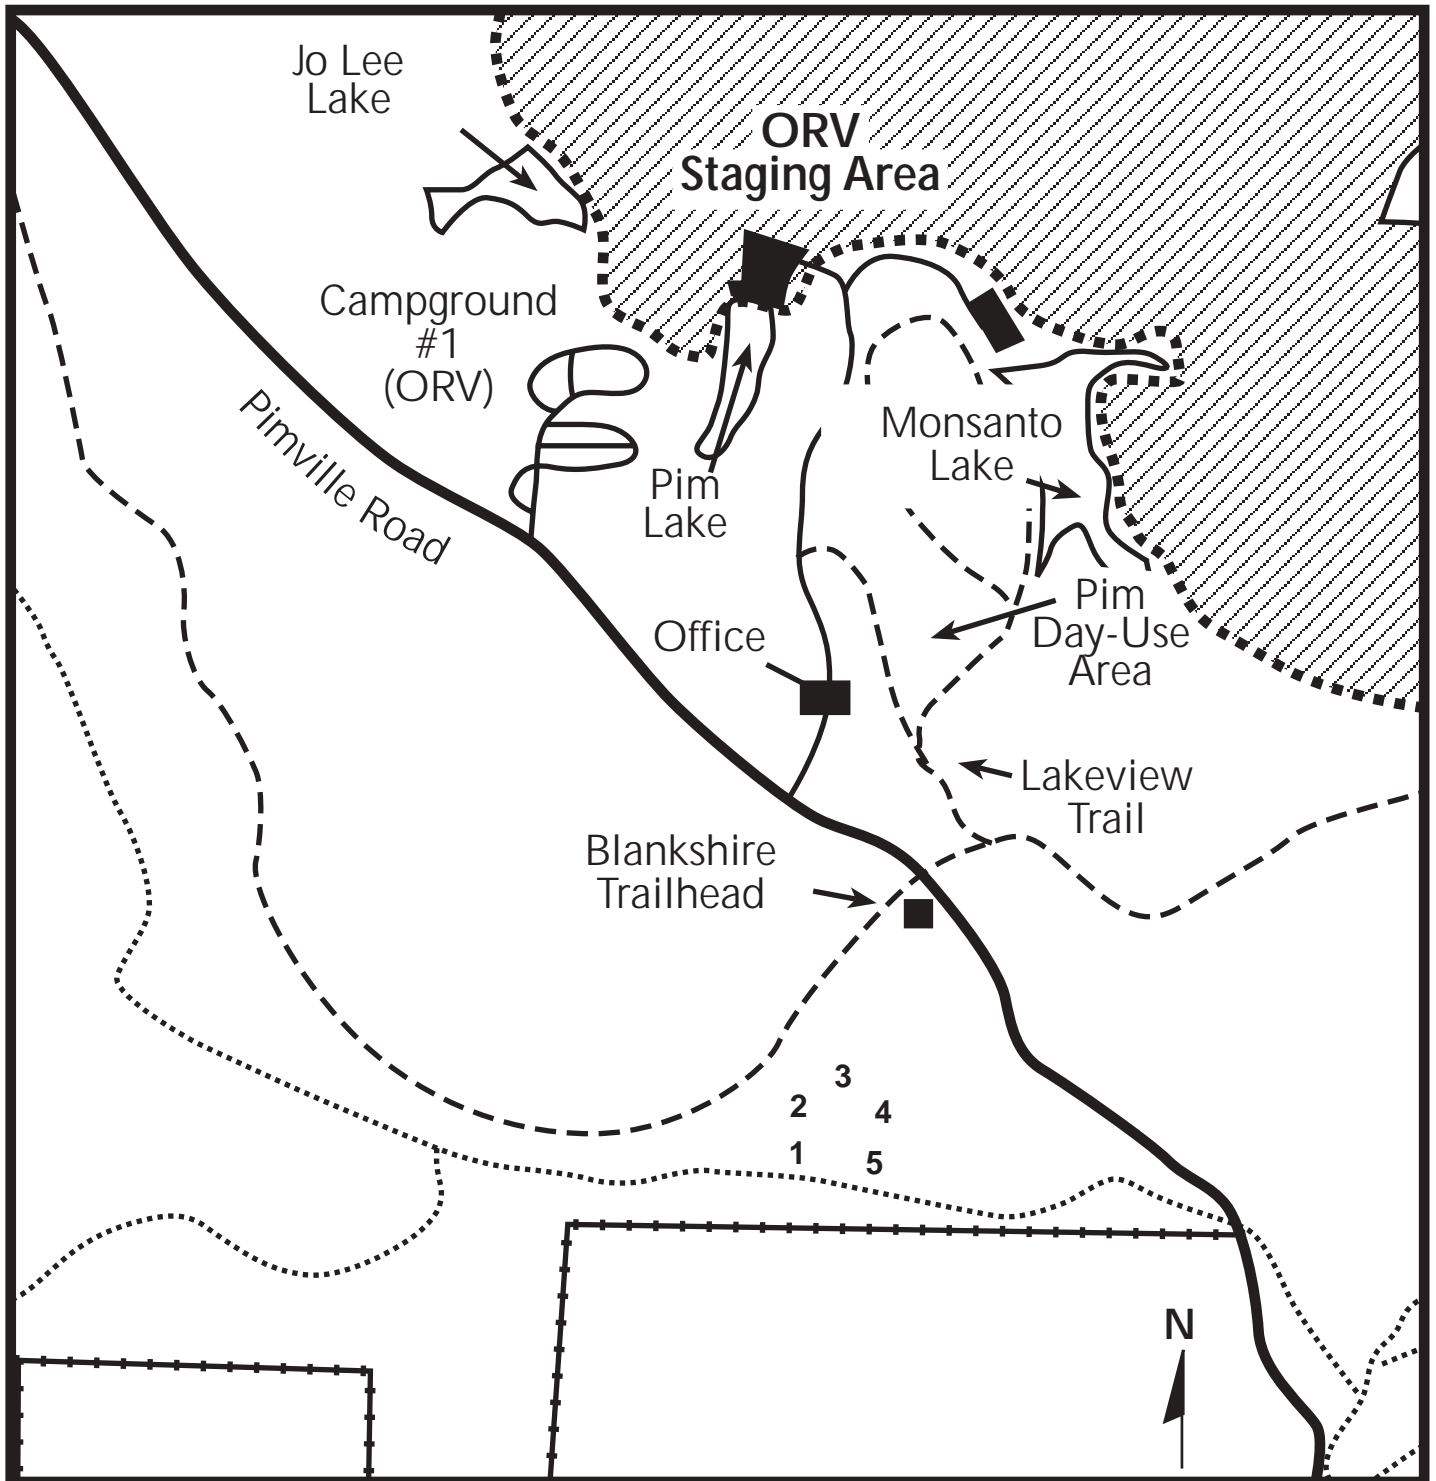

ST. JOE STATE PARK

Trailside (Backpack) Campsites

04/02

LEGEND

basic site (trailside sites; approximately 3,500 ft. from Pimville Road)

CHECK-IN AT THE PARK OFFICE

Missouri Department of Natural Resources
Division of State Parks