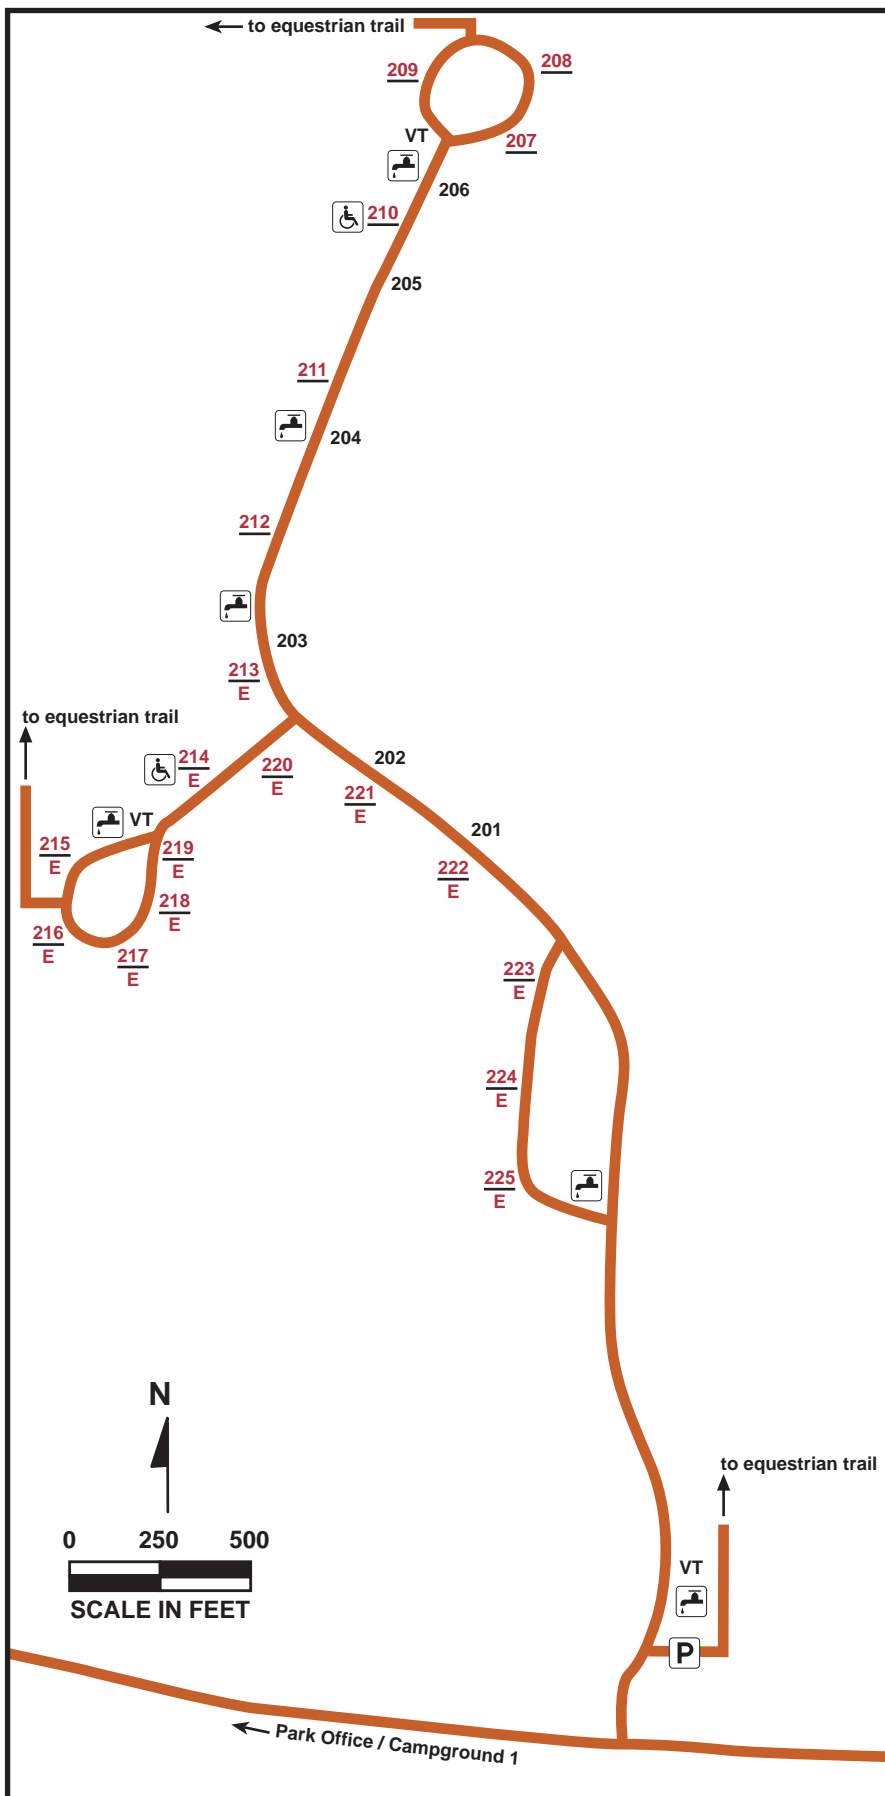

ST. JOE STATE PARK

Campground 2 (Equestrian Area)

LEGEND

- # reservable site
- # basic site
- E electric site
- accessible
- water
- VT vault toilet
- parking