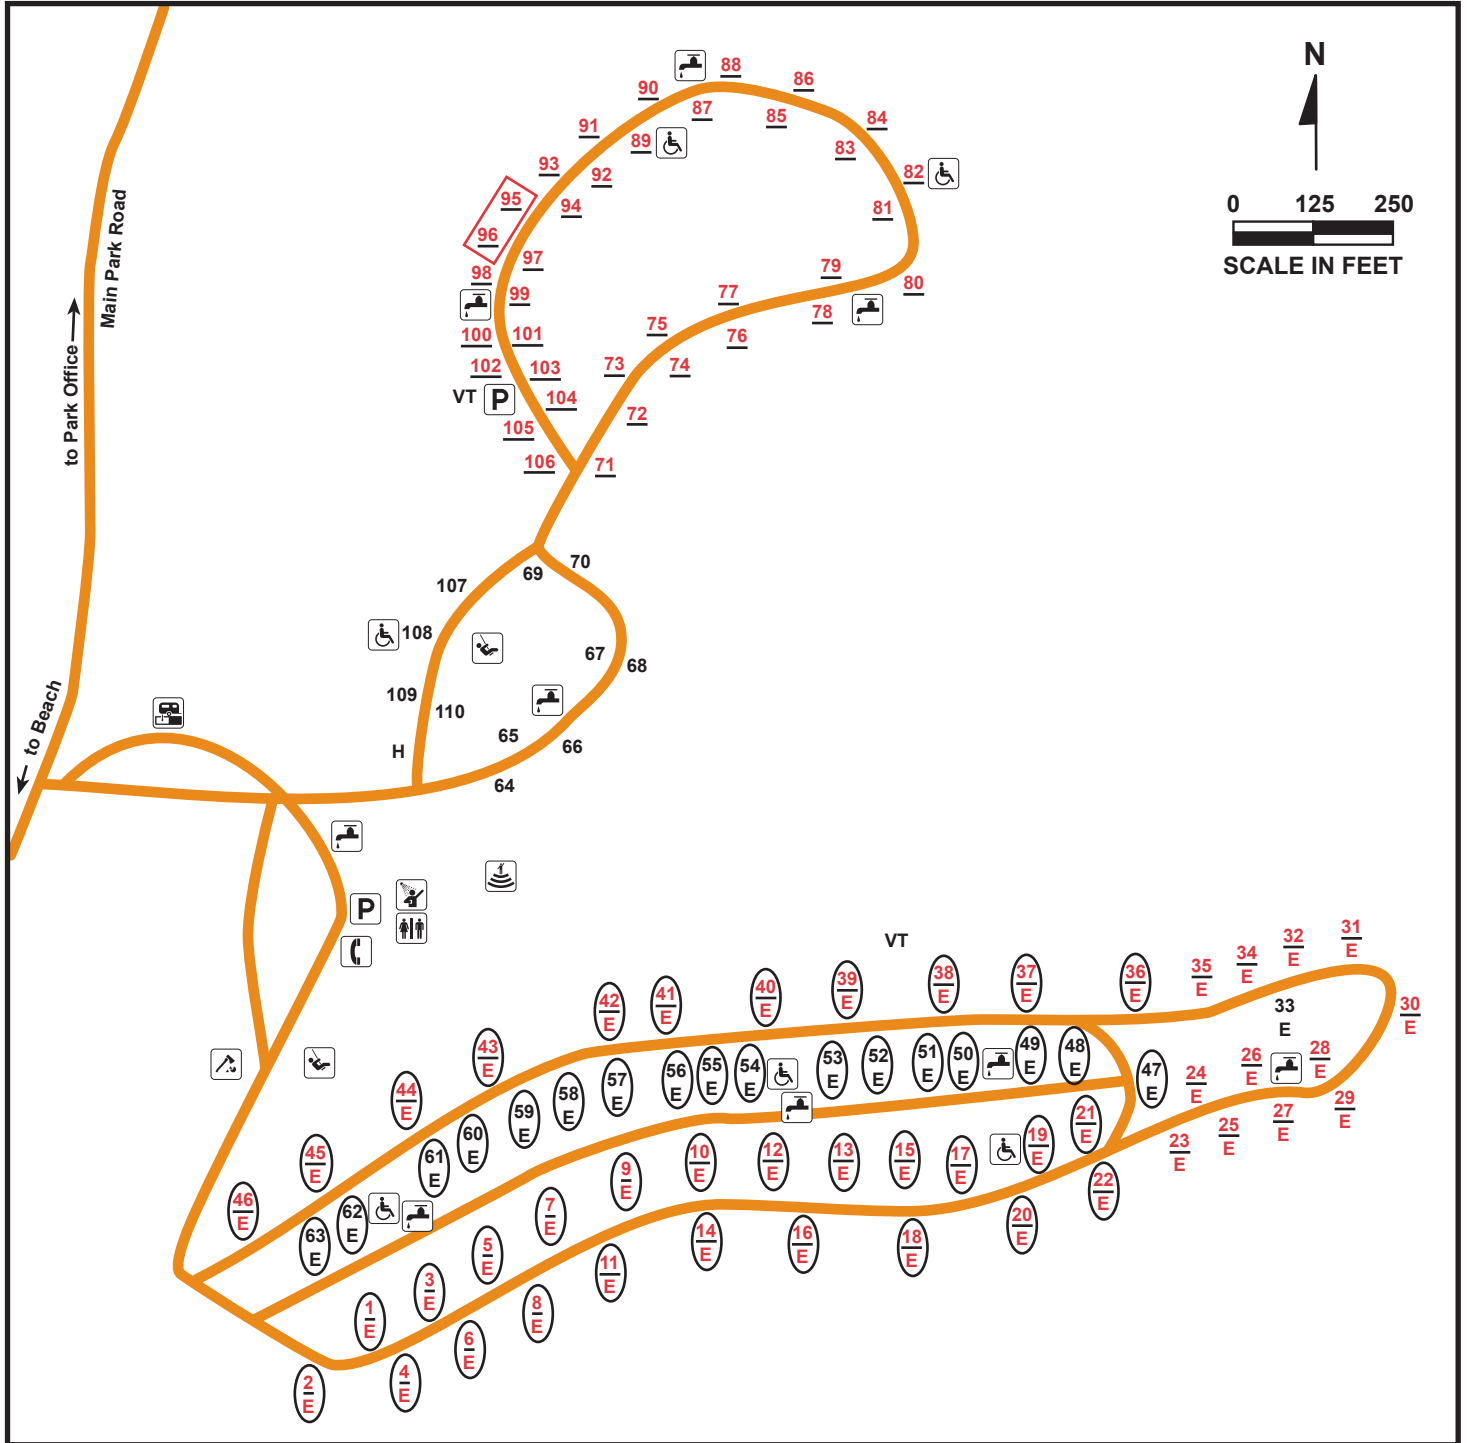

# ST. FRANCOIS STATE PARK Campground

## LEGEND

09/07 Missouri Department of Natural Resources  
Division of State Parks

- # reservable site
- # basic site
- E electric site
- # # double site (must rent both; share a common drive)
- # (circle) pull-through site

- H campground host
- (wheelchair) accessible
- (faucet) water
- (restroom icon) restroom
- (shower icon) showerhouse
- VT vault toilet

- (dump truck) dump station
- (tree icon) woodlot
- (P) parking
- (phone) telephone
- (playground icon) playground
- (amphitheater icon) amphitheater