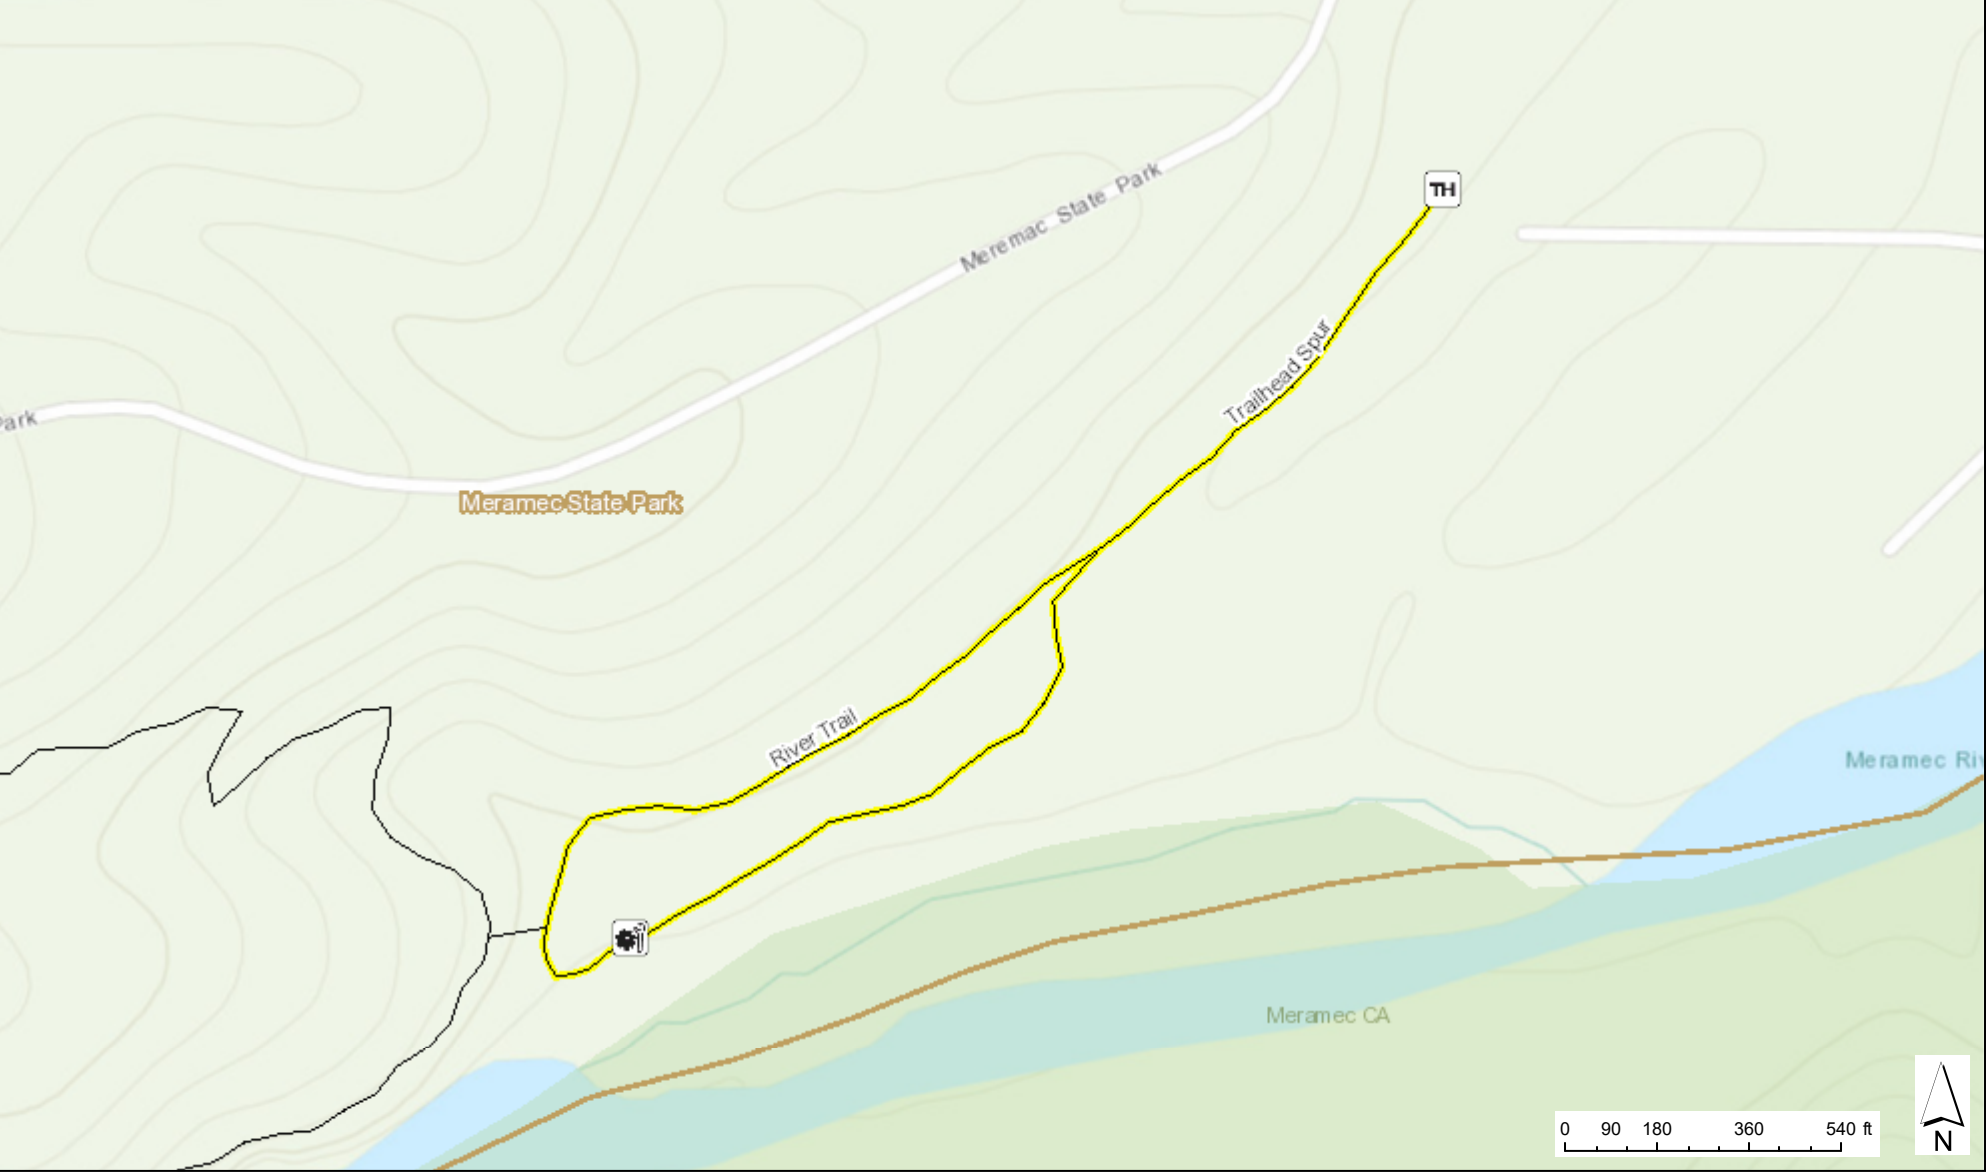

# Meramec State Park River Trail

Sources: Esri, HERE, Garmin, Intermap, increment P Corp., GEBCO, USGS, FAO, NPS, NRCAN, GeoBase, IGN, Kadaster NL, Ordnance Survey, Esri Japan, METI, Esri November 13, 2020 1:42:42 PM CDT