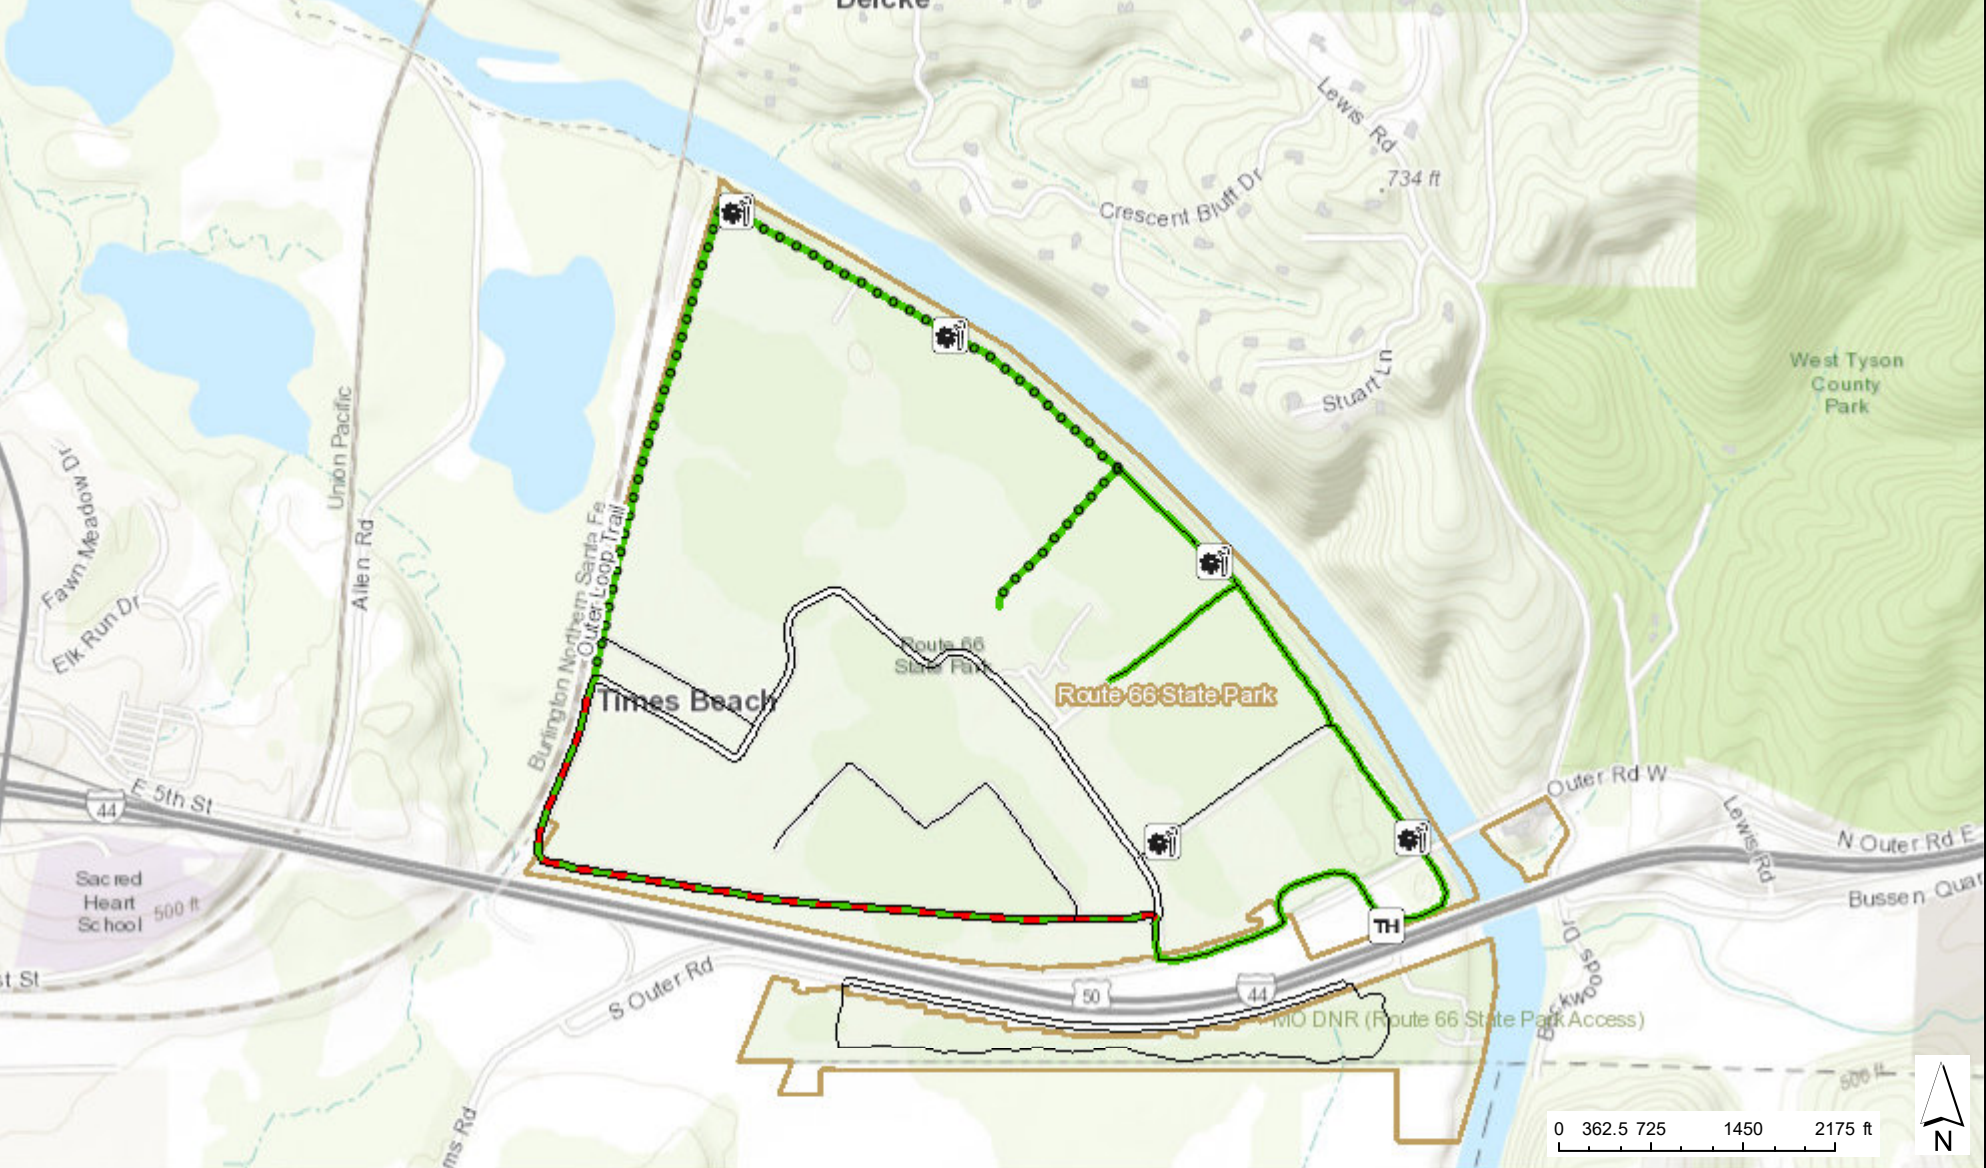

Route 66 State Park Outer Loop Trail

Sources: Esri, HERE, Garmin, Intermap, increment P Corp., GEBCO, USGS, FAO, NPS, NRCAN, GeoBase, IGN, Kadaster NL, Ordnance Survey, Esri Japan, METI, Esri November 13, 2020 2:48:37 PM CDT