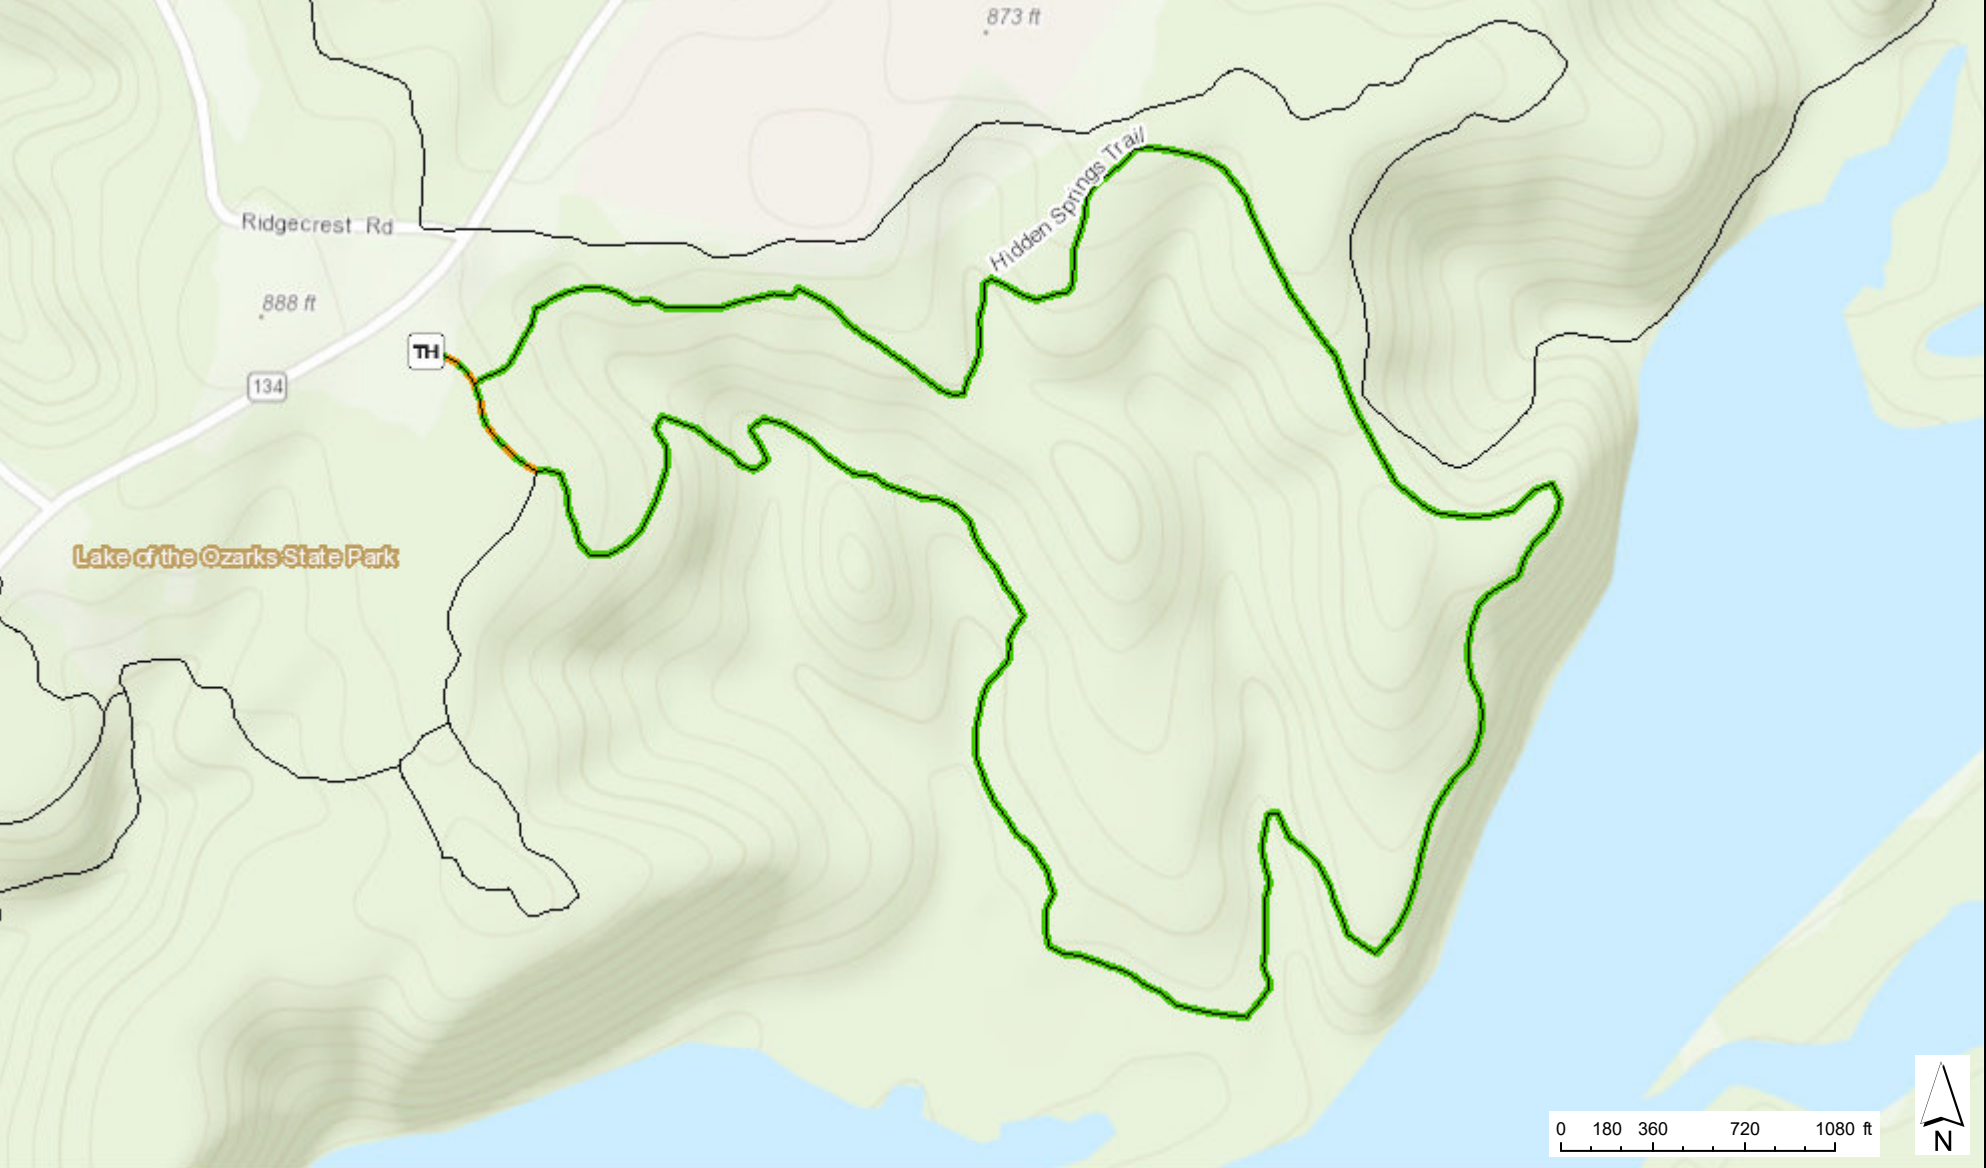

Lake of the Ozarks State Park

Hidden Springs Trail

Sources: Esri, HERE, Garmin, Intermap, increment P Corp., GEBCO, USGS, FAO, NPS, NRCAN, GeoBase, IGN, Kadaster NL, Ordnance Survey, Esri Japan, METI, Esri November 13, 2020 10:45:30 AM CDT