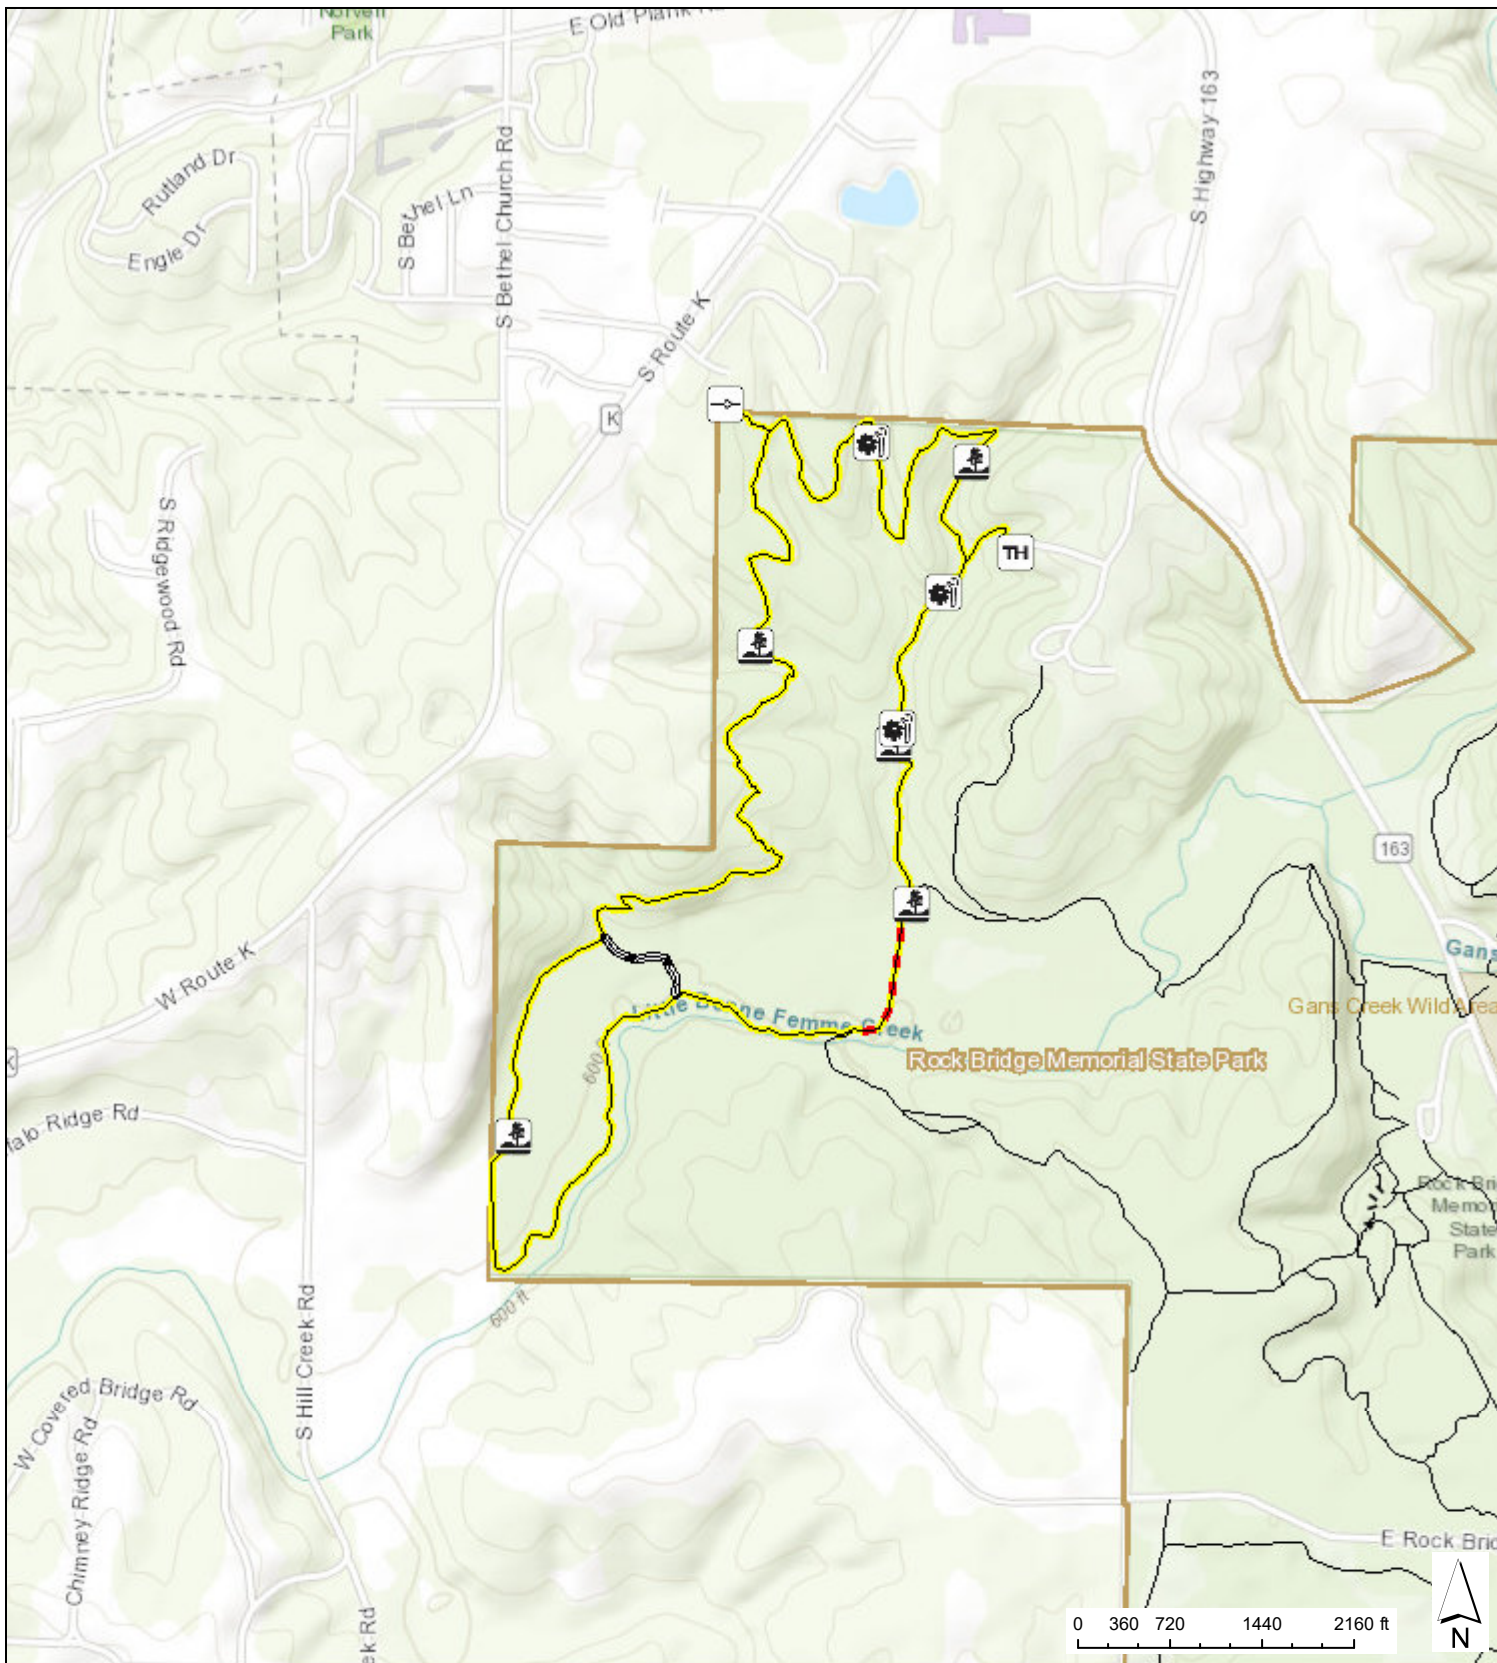

Rock Bridge Memorial State Park

Deer Run Trail

Sources: Esri, HERE, Garmin, Intermap, increment P Corp., GEBCO, USGS, FAO, NPS, NRCAN, GeoBase, IGN, Kadaster NL, Ordnancec November 13, 2020 2:33:28 PM CDT

Disclaimer: This map is not a legal survey. The Missouri Department of Natural Resources makes no warranty, expressed or implied, as to the accuracy of the data or related materials and is not responsible for any damage or loss resulting from its use.