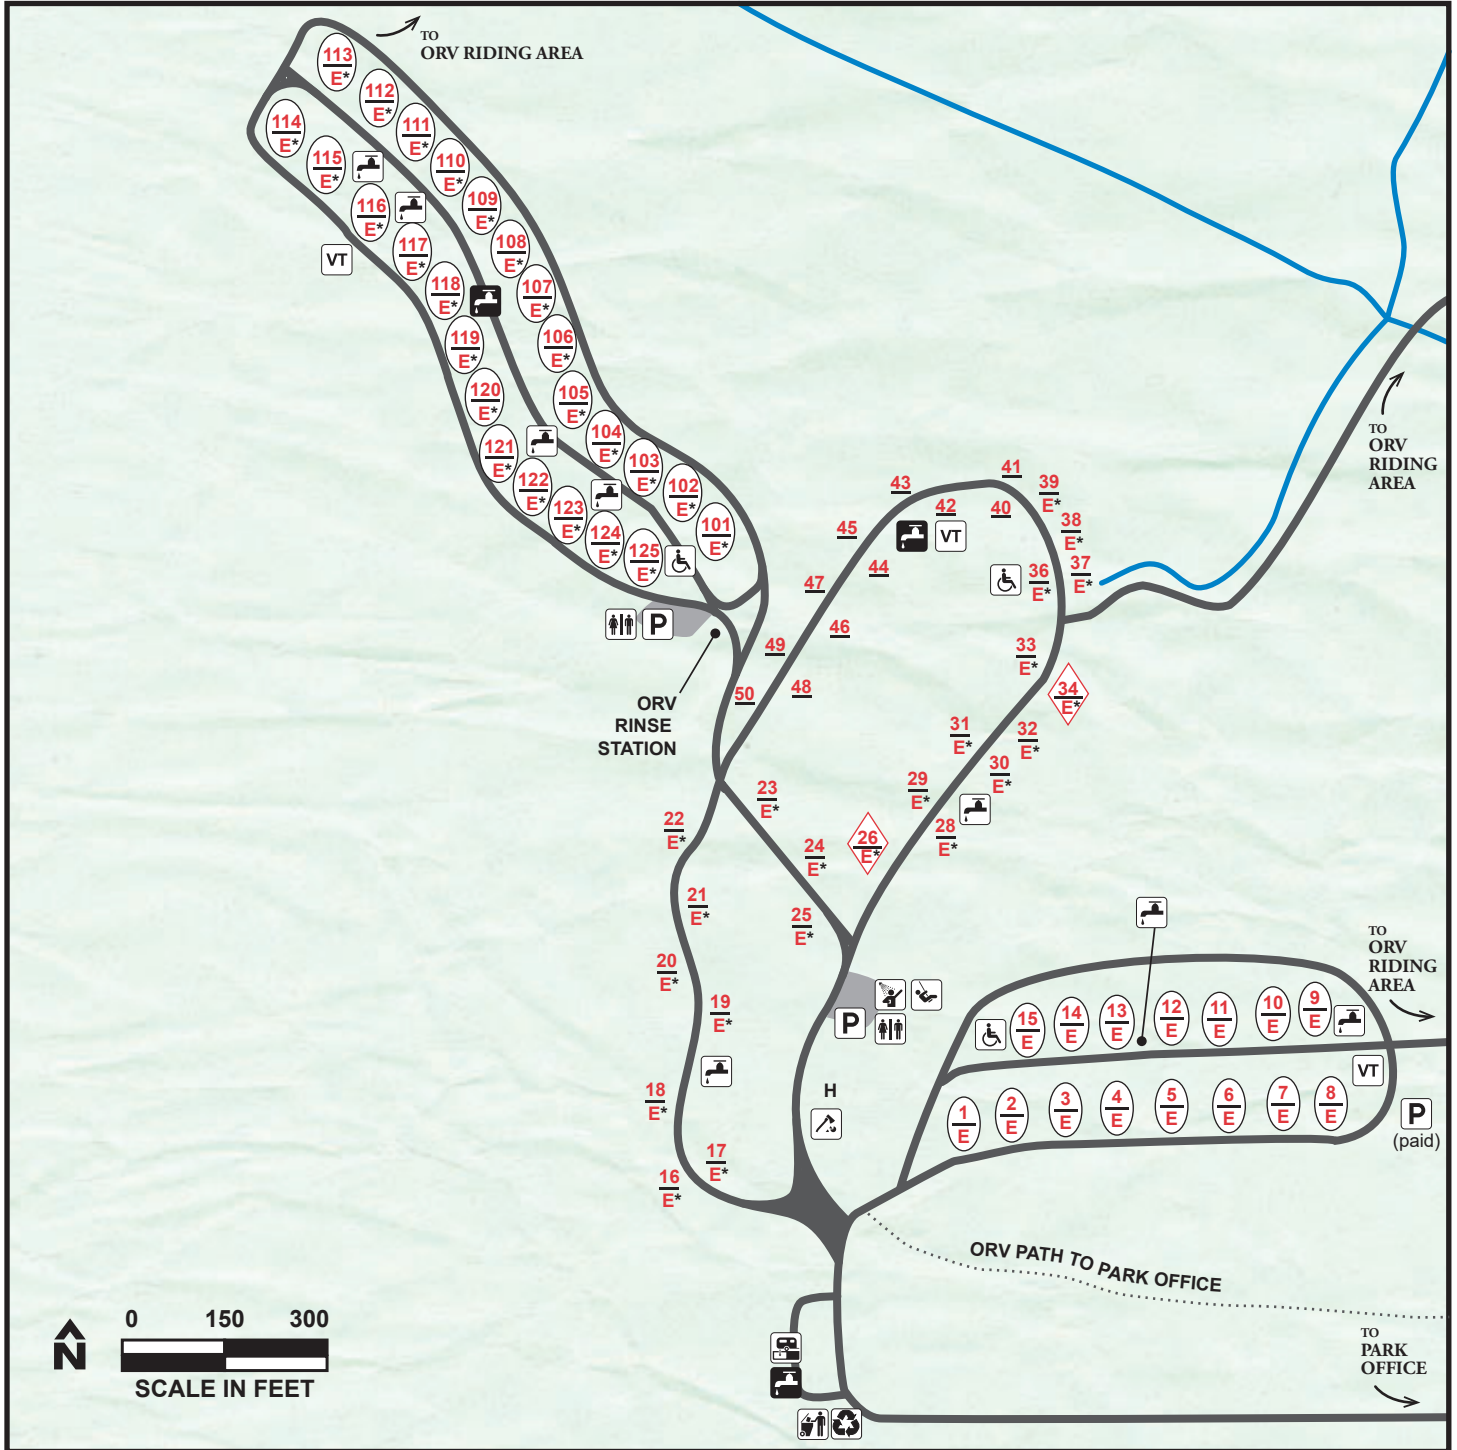

ST. JOE STATE PARK

Campground 1 (ORV Area)

LEGEND

- # reservable site
- # basic site
- E electric site
- ◇ family site
- * 50 amp service
- Ⓢ pull-through site

- ♿ accessible
- H campground host
- 🚰 water
- ❄️ frost-free water
- 🚻 restroom

- 🚿 showerhouse
- 🚽 vault toilet
- 🗑️ dump station
- 🌳 woodlot
- ♻️ trash dumpster

- ♻️ recycling center
- P parking
- 🎡 playground
- 🛵 Off-Road Vehicle Trail System (ORV)

DISCLAIMER: This map is not a legal survey. The Missouri Department of Natural Resources makes no warranty, expressed or implied, as to the accuracy of the data or related materials and is not responsible for any damage or loss resulting from its use. 01/23