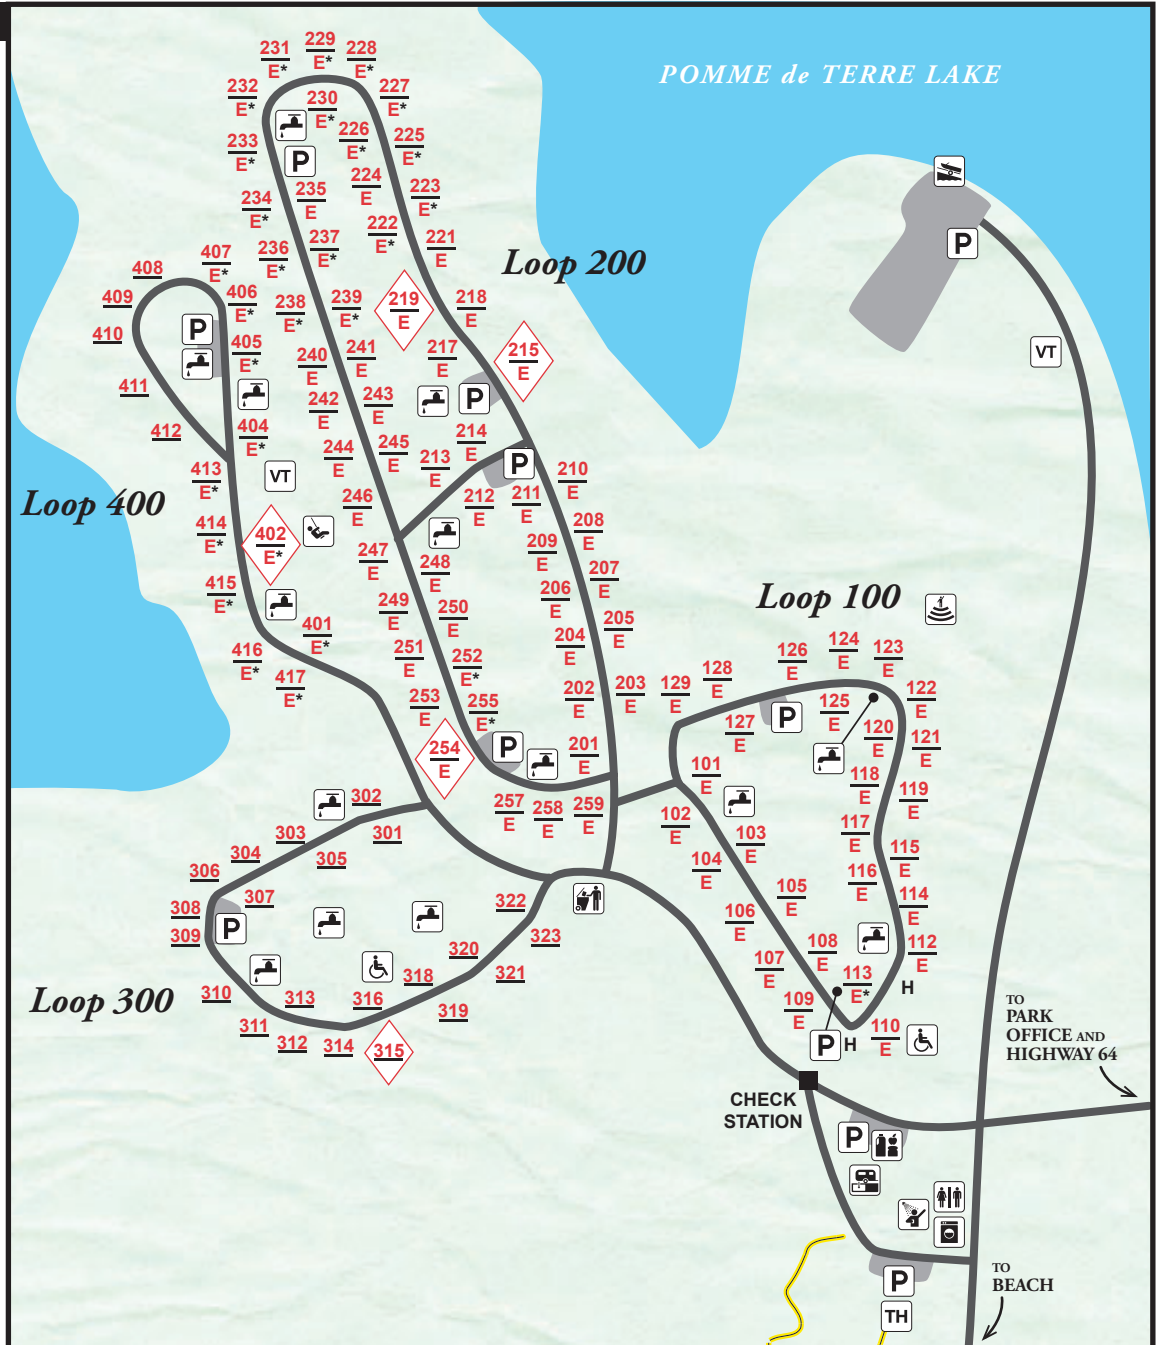

# POMME de TERRE STATE PARK

## Hermitage Campground

### LEGEND

- # reservable site
- # basic site
- E electric site
- ◆ family site
- \* 50 amp service
- ♿ accessible
- H campground host
- 🚿 water
- 🚻 restroom
- 🚿 showerhouse
- 🧺 laundry
- 🚽 vault toilet
- 🗑️ dump station
- ♻️ trash dumpster
- P parking
- 🎡 playground
- 🎪 amphitheater
- 🚤 boat launch
- 🏪 store
- TH trailhead
- 🚶 Cedar Bluff Trail (hiking)

05/24

**All campground loops closed  
from December through February**