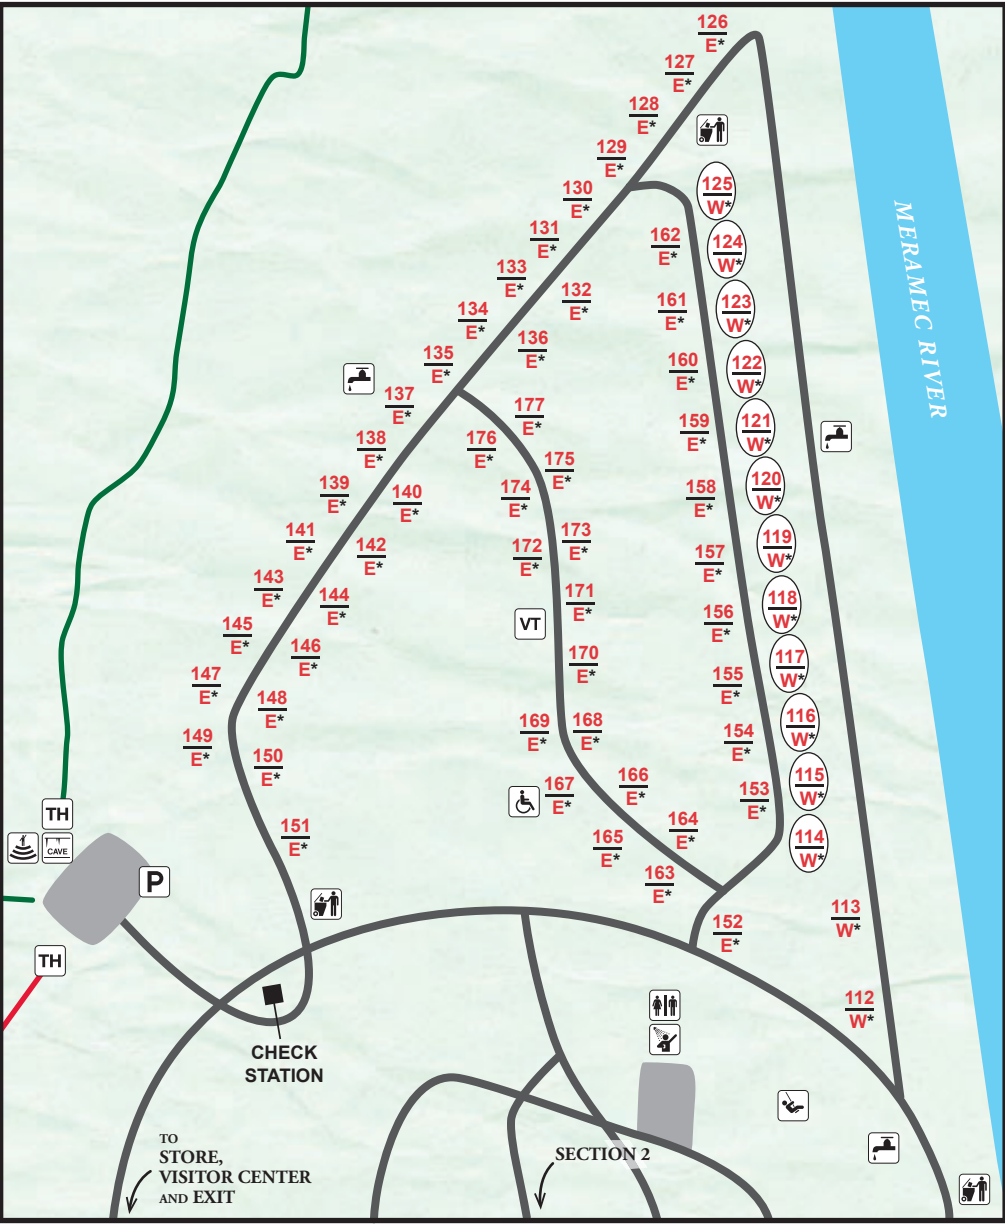

MERAMEC STATE PARK

Campground (Section 1)

LEGEND

- # reservable site
- E electric site
- W electric water
- * 50 amp service
- # pull-through site
- ♿ accessible
- 🚰 water
- 🚻 restroom
- 🚿 showerhouse
- 🚽 vault toilet
- ♻️ trash dumpster
- P parking
- 🎡 playground
- 🎪 amphitheater
- 🕒 cave
- TH trailhead
- 👤 Deer Hollow Trail (hiking)
- 👤 Walking Fern Trail (hiking)

DISCLAIMER: This map is not a legal survey. The Missouri Department of Natural Resources makes no warranty, expressed or implied, as to the accuracy of the data or related materials and is not responsible for any damage or loss resulting from its use. 04/22