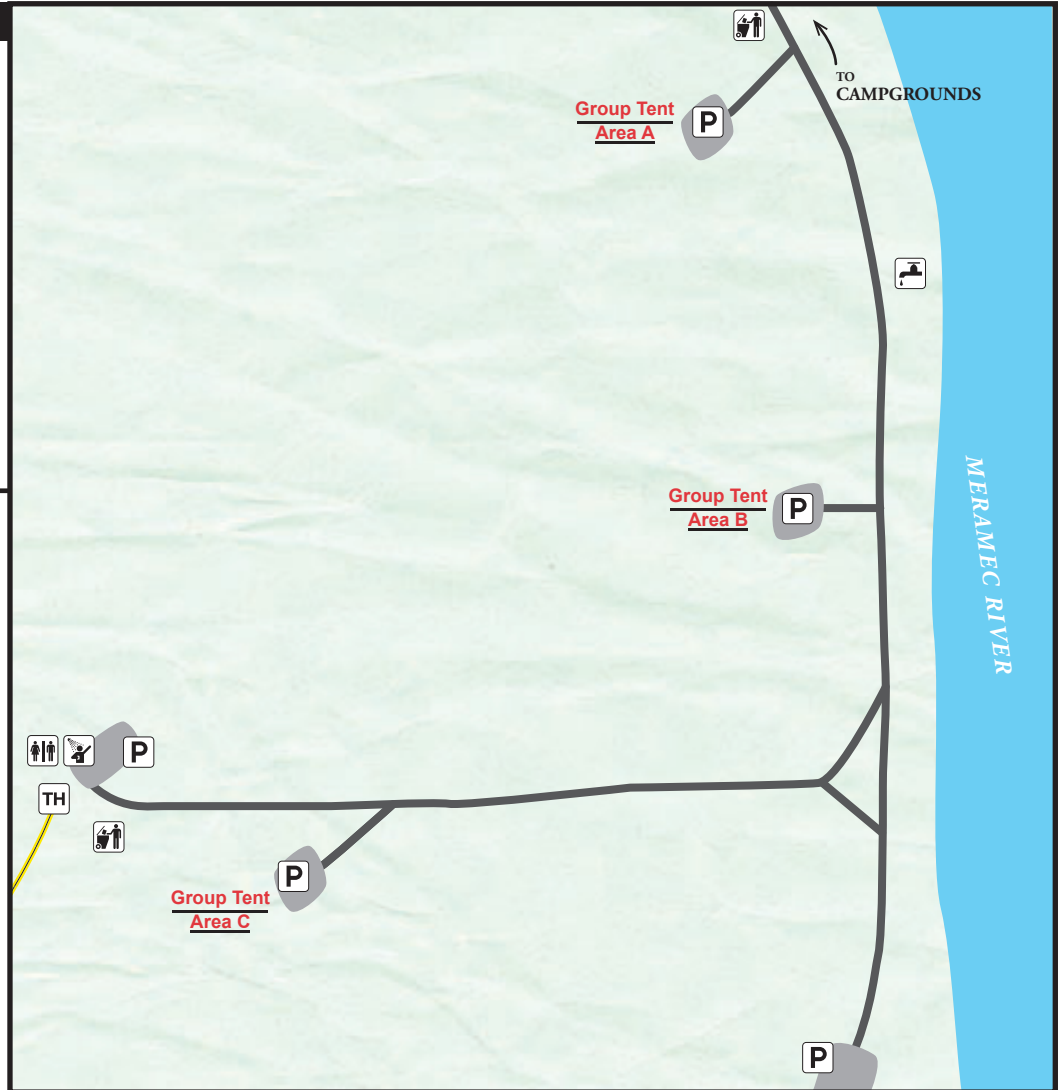

MERAMEC STATE PARK

Group Tent Areas

LEGEND

-  water
-  restroom
-  showerhouse
-  trash dumpster
-  parking
-  trailhead
-  River Trail (hiking)

All three group tent areas are reservable

DISCLAIMER: This map is not a legal survey. The Missouri Department of Natural Resources makes no warranty, expressed or implied, as to the accuracy of the data or related materials and is not responsible for any damage or loss resulting from its use.

04/22