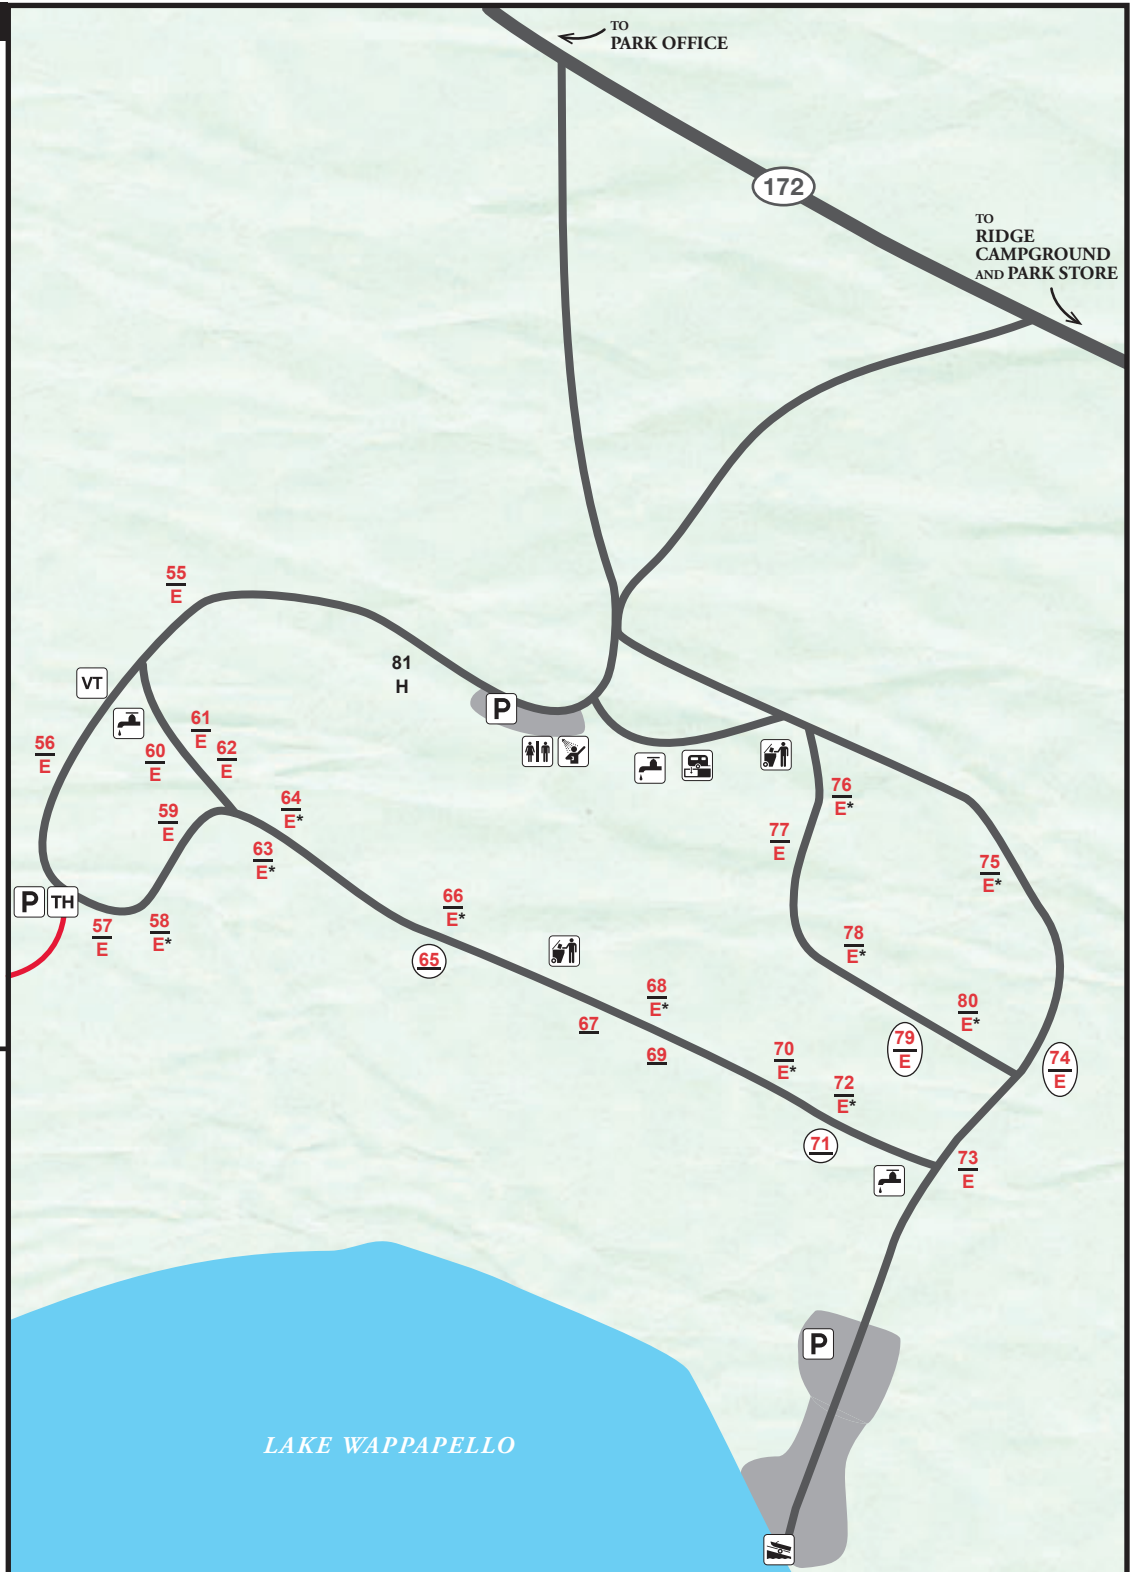

LAKE WAPPAPELLO STATE PARK

Asher Creek Campground

LEGEND

- # reservable site
- E electric site
- * 50 amp service
- # (circled) pull-through site
- H campground host
-  water
-  restroom
-  showerhouse
- VT vault toilet
-  dump station
-  trash dumpster
- P parking
-  boat launch
- TH trailhead
-  Asher Creek Trail (hiking)

Closed November through March

DISCLAIMER: This map is not a legal survey. The Missouri Department of Natural Resources makes no warranty, expressed or implied, as to the accuracy of the data or related materials and is not responsible for any damage or loss resulting from its use.

04/22