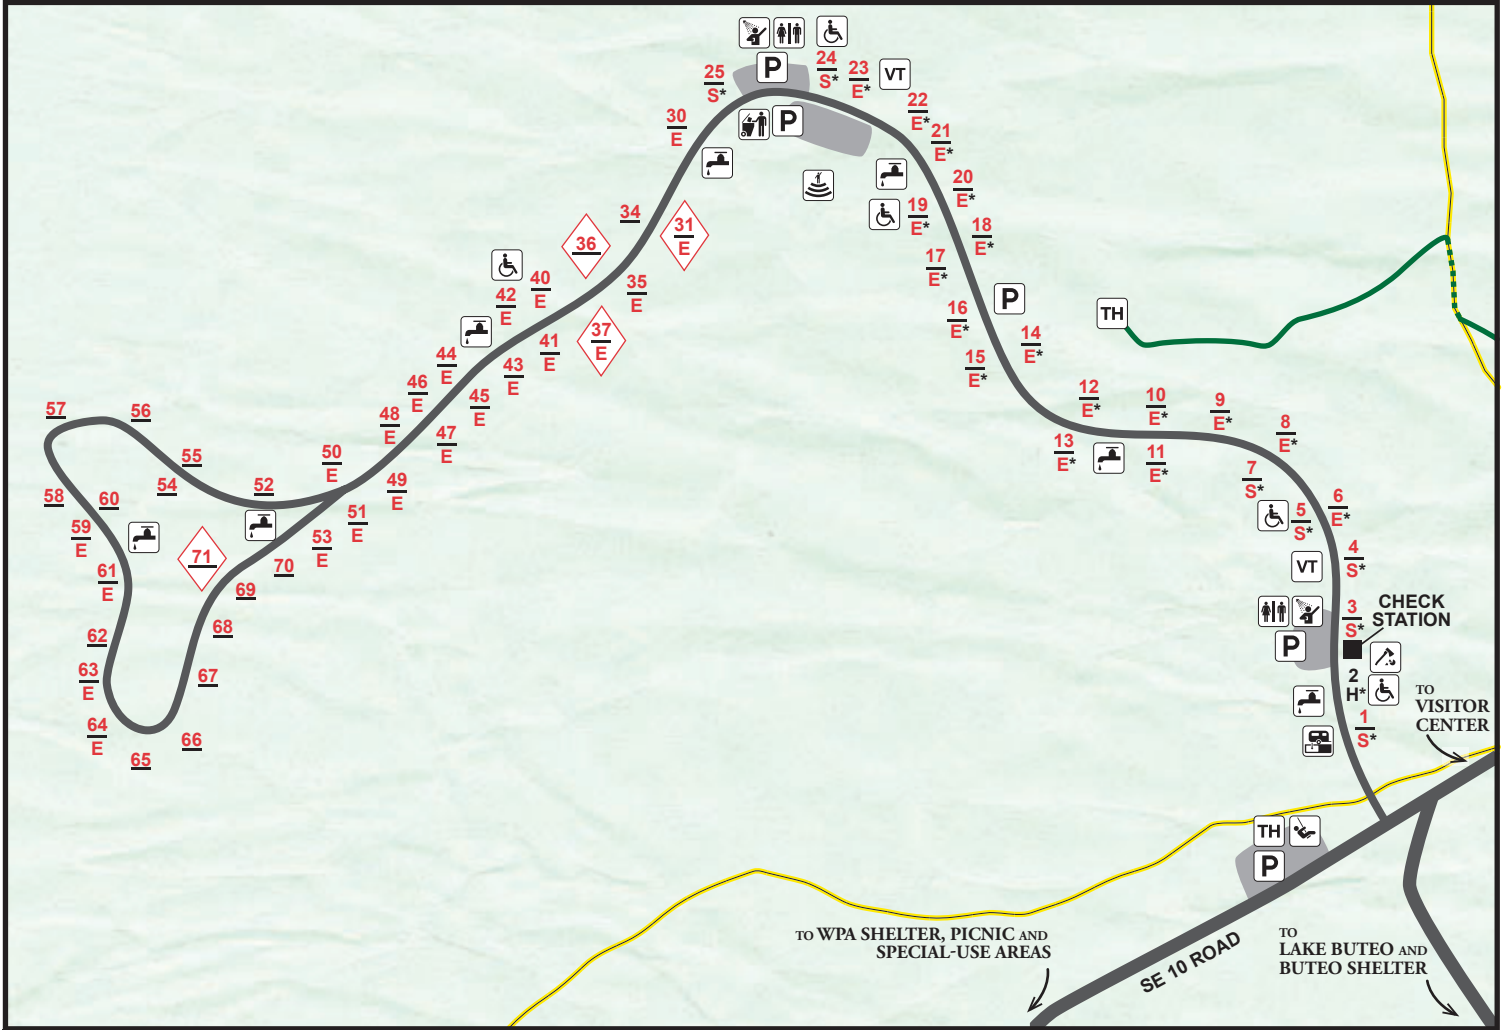

KNOB NOSTER STATE PARK

Campground

LEGEND

- | | | | |
|----|---------------------------|--|---------------------------|
| # | reservable site | | woodlot |
| # | basic site | | dump station |
| E | electric site | | trash dumpster |
| S | sewer/electric/water site | | parking |
| * | 50 amp service | | playground |
| | family site | | amphitheater |
| | accessible | | trailhead |
| H | campground host | | Discovery Trail (hiking) |
| | water | | North Loop Trail (hiking) |
| | restroom | | |
| | showerhouse | | |
| VT | vault toilet | | |

DISCLAIMER: This map is not a legal survey. The Missouri Department of Natural Resources makes no warranty, expressed or implied, as to the accuracy of the data or related materials and is not responsible for any damage or loss resulting from its use.

05/24

Sites 30-71
closed Nov. 1-Apr. 14.

Sites 1-25
reservable year round.