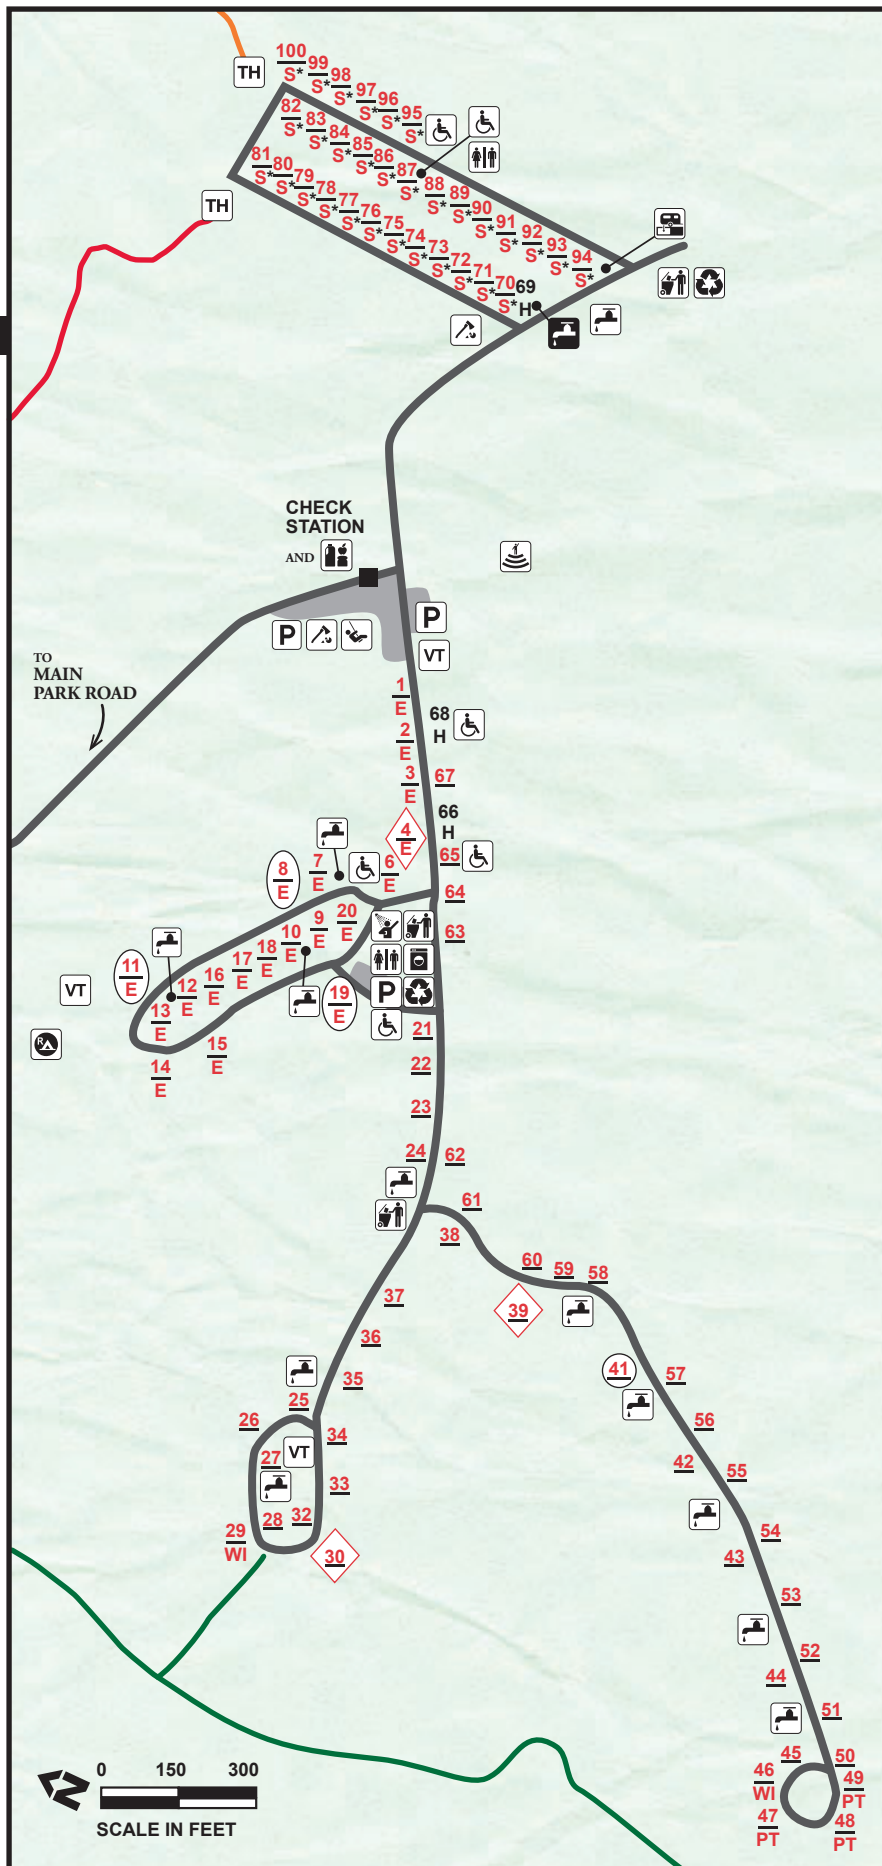

# CUIVRE RIVER STATE PARK

## Campground

### LEGEND

- # reservable site
- # basic site
- E electric site
- S sewer/electric/water site
- ◆ family site
- \* 50 amp service
- ⊕ pull-through site
- WI walk-in site
- PT platform tent site
- ♿ accessible
- H campground host
- 🚰 water
- ❄️ frost-free water
- 🚻 restroom
- 🚿 showerhouse
- 🧺 laundry
- VT vault toilet
- 🗑️ dump station
- 🌲 woodlot
- ♻️ trash dumpster
- ♻️ recycling
- P parking
- 🎡 playground
- 🎪 amphitheater
- 🏠 special-use camping area
- 🏪 store
- TH trailhead
- 👤 Blazing Star Trail (hiking)
- 👤 Lakeside Trail (hiking)
- 👤 Mossy Hill Trail (hiking)

DISCLAIMER: This map is not a legal survey. The Missouri Department of Natural Resources makes no warranty, expressed or implied, as to the accuracy of the data or related materials and is not responsible for any damage or loss resulting from its use.