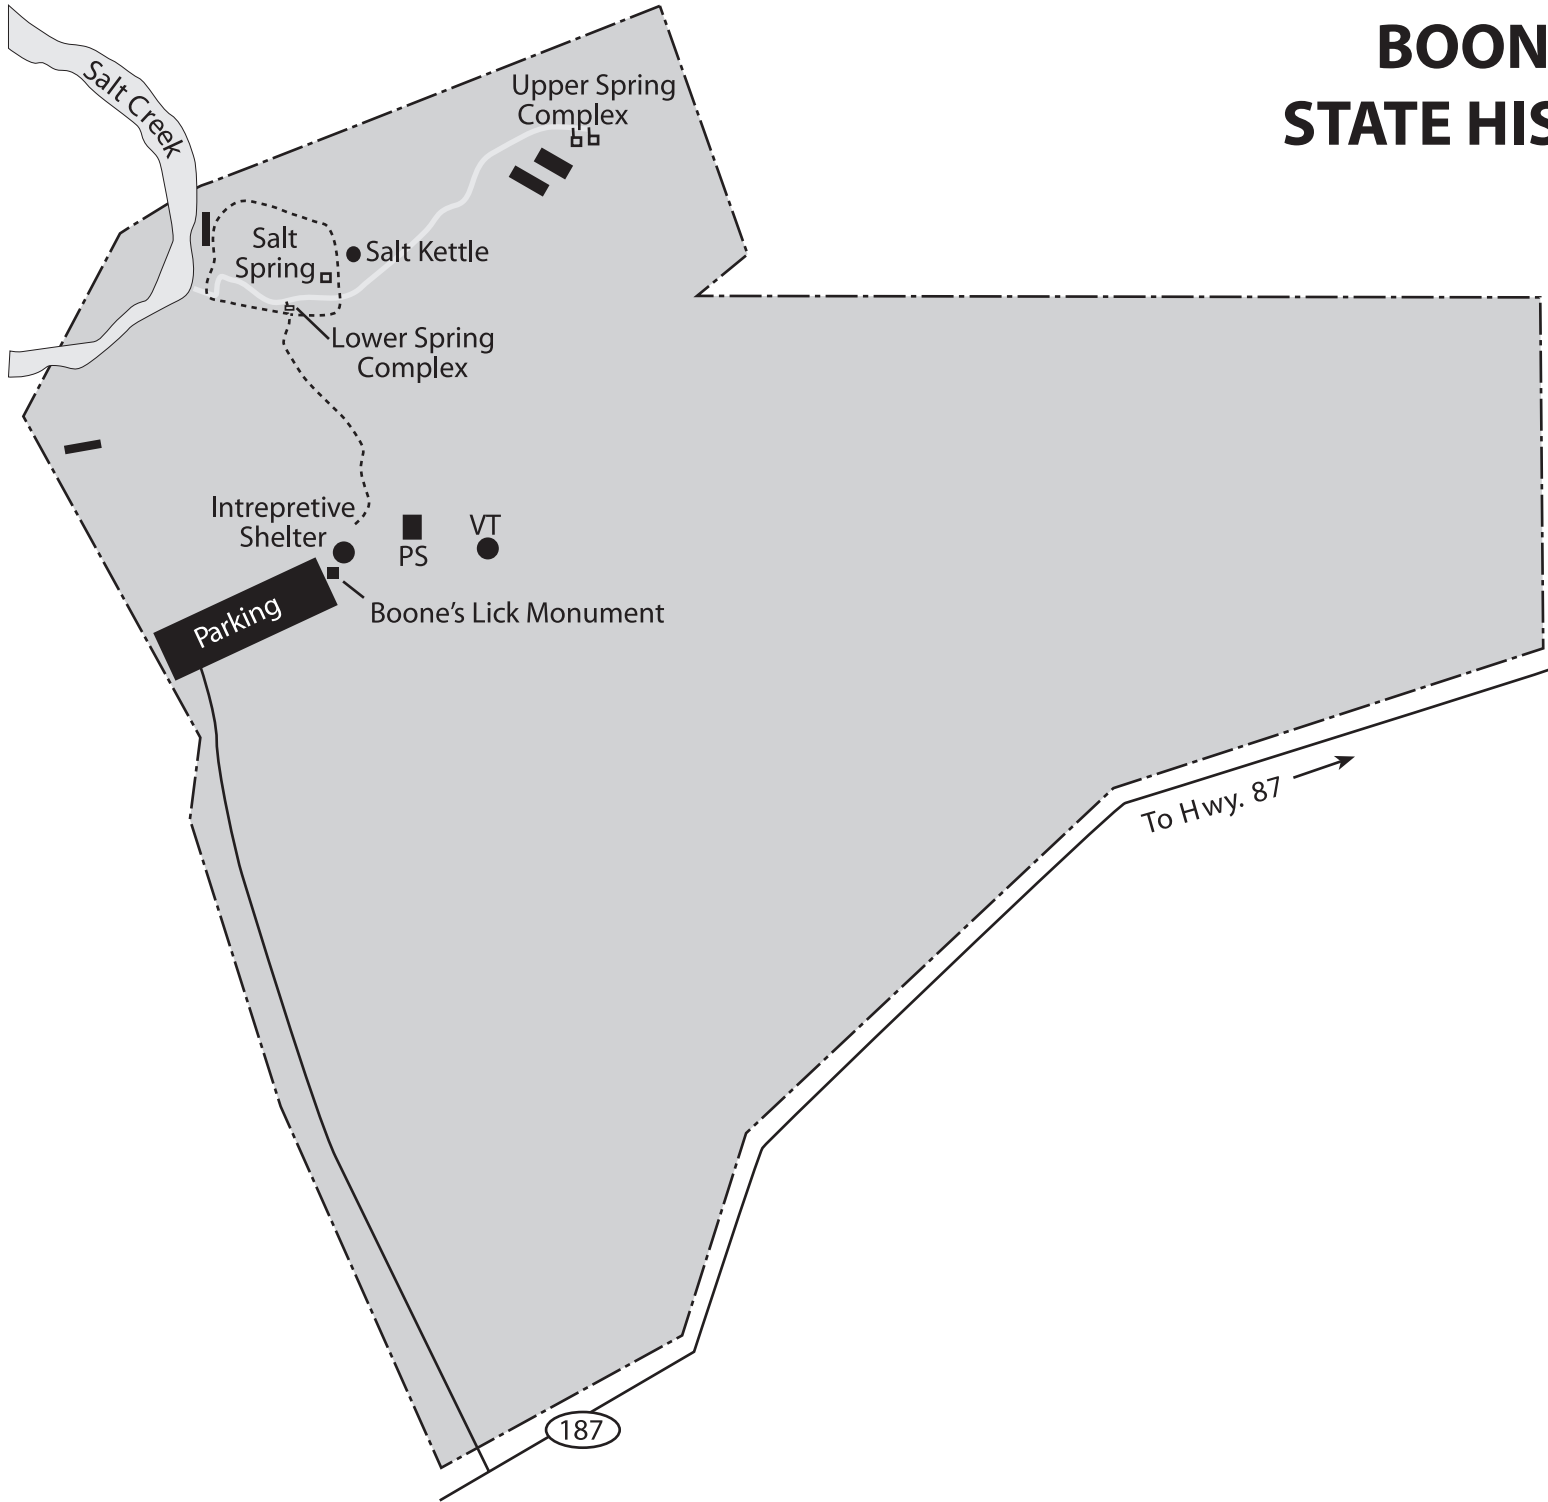

# BOONE'S LICK STATE HISTORIC SITE

## LEGEND

- PS Picnic Shelter
- VT Vault Toilet
- Salt Furnace
- ..... Trail