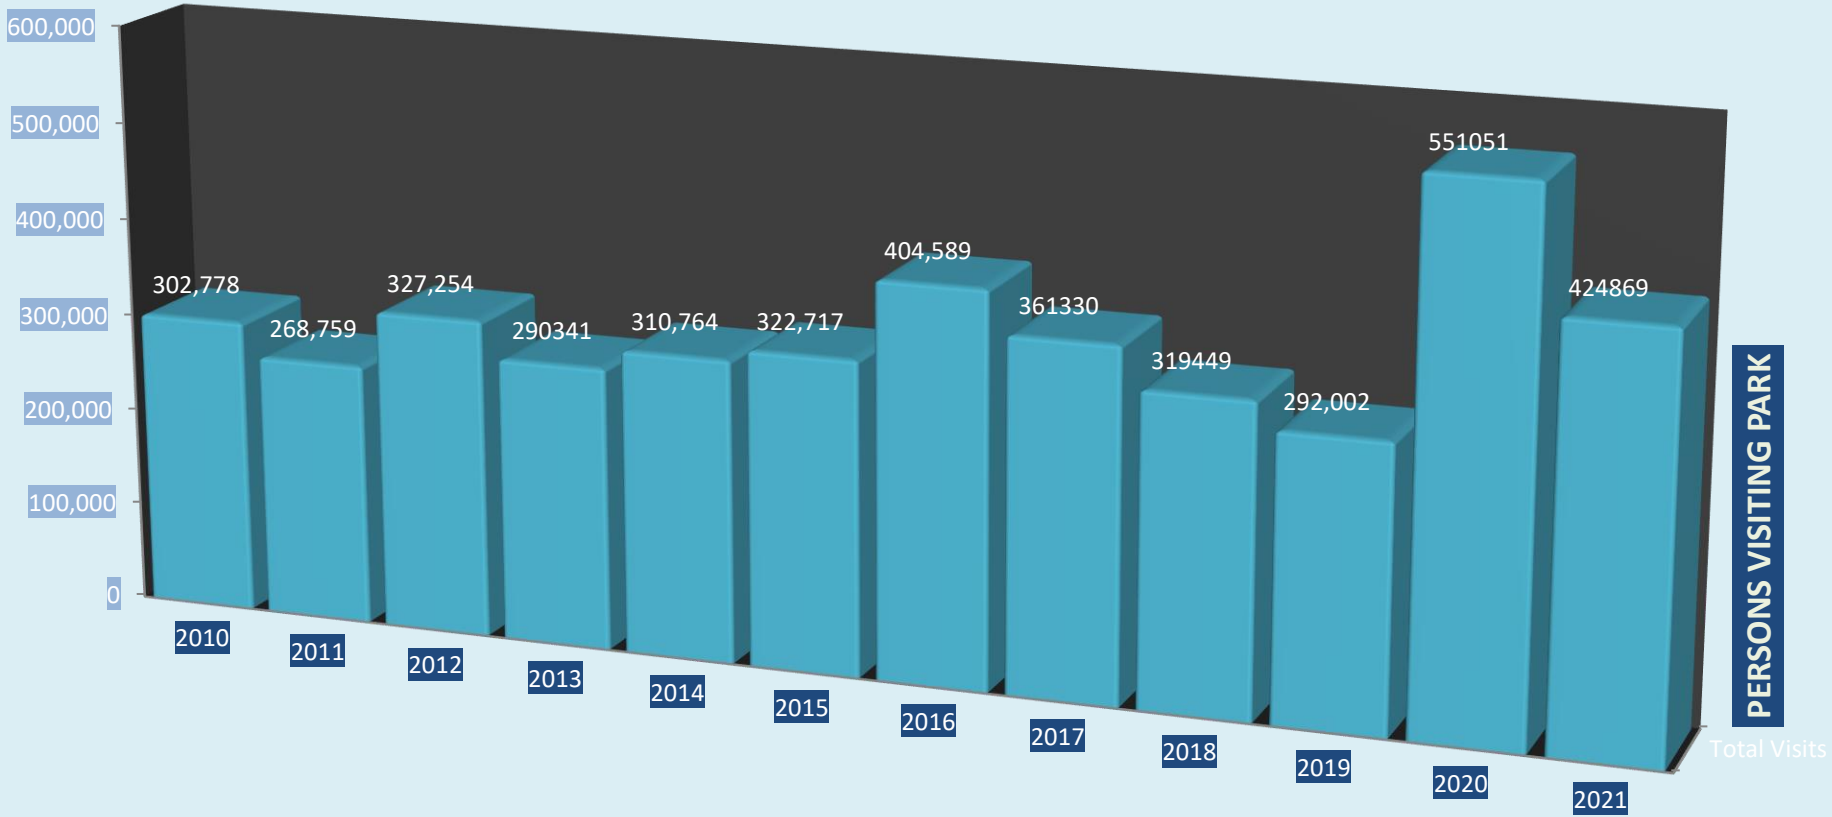

# KATY TRAIL STATE PARK ANNUAL ATTENDANCE

12 YEAR PROFILE

PERSONS VISITING PARK

Total Visits