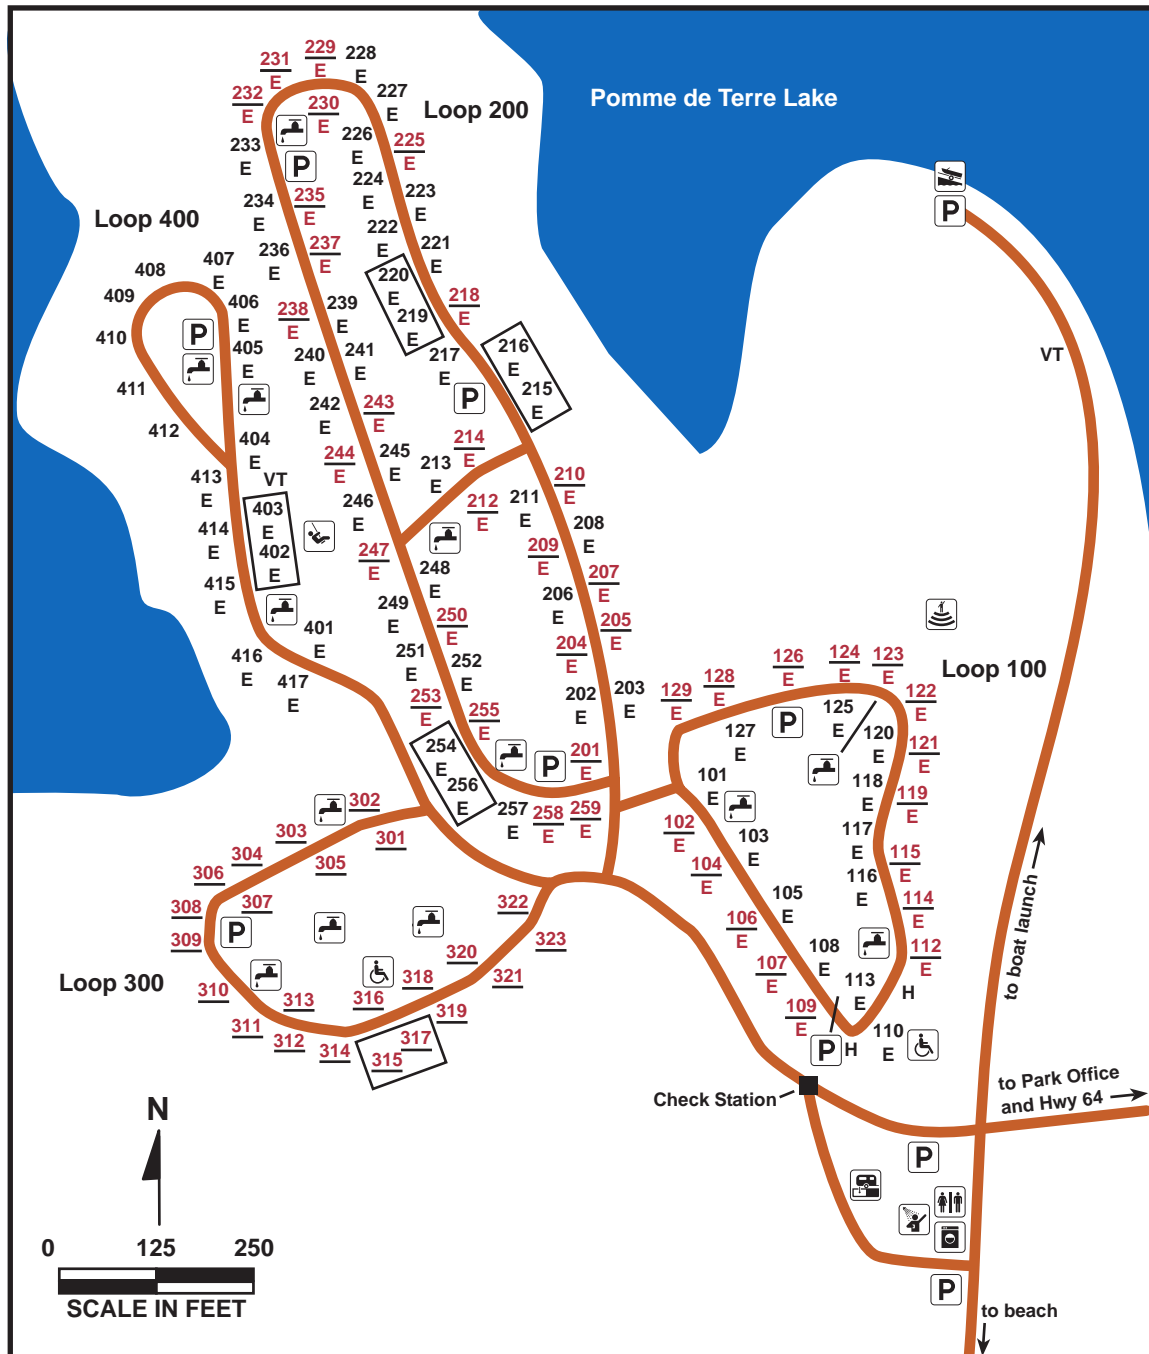

POMME DE TERRE STATE PARK

Hermitage Campground

04/07

LEGEND

#	reservable site		accessible		dump station
#	basic site		water		parking
E	electric site		restroom		playground
##	double site (must rent both; share a common drive)		showerhouse		amphitheater
			laundry		boat launch
H	campground host	VT	vault toilet		