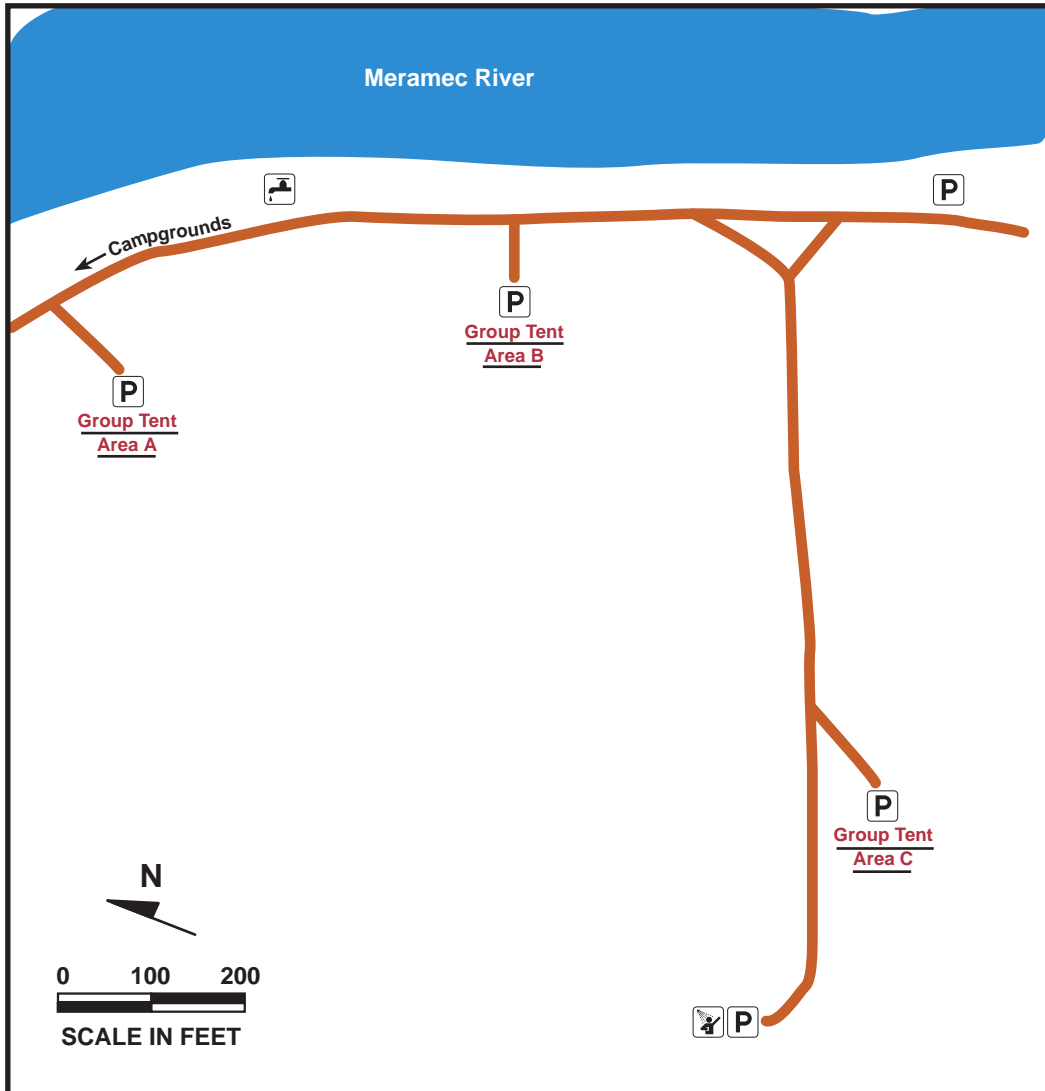

MERAMEC STATE PARK

Group Tent Areas

LEGEND

-  water
-  showerhouse
-  parking

All three group tent areas are reservable.

The group tent areas are closed November through March.